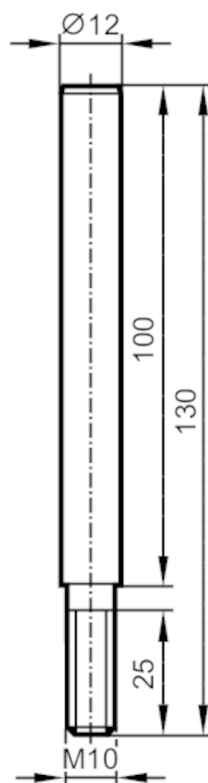

# E20938

## Mounting rod

ROD MOUNTING STRAIGHT D12MM

Article no longer available - archive entry

### Application

Design straight

### Mechanical data

|                    |                                |
|--------------------|--------------------------------|
| Weight [g]         | 152.5                          |
| Dimensions [mm]    | M10 / L = 130                  |
| Thread designation | M10                            |
| Materials          | stainless steel (1.4571/316Ti) |