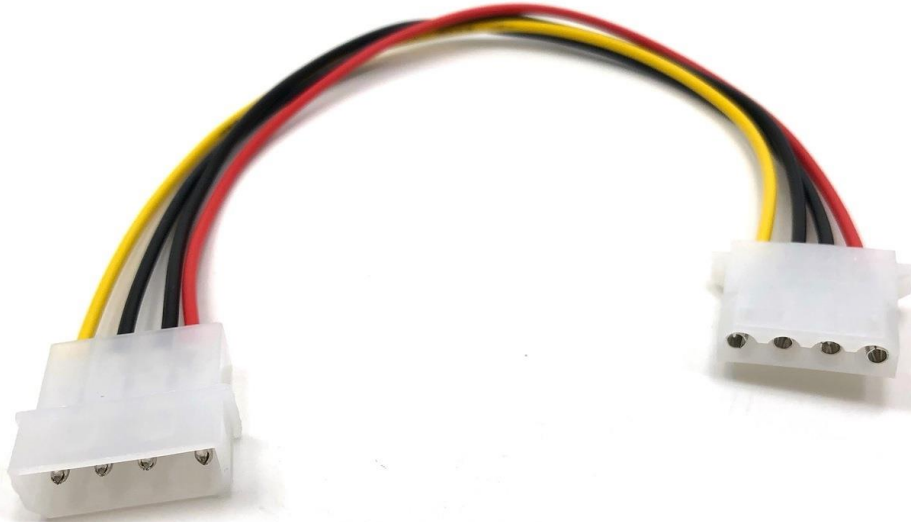

4 Pin Female to Male Power Supply Extension Cable F04-200

Micro Connectors 4 Pin Female to Male Power Supply Extension Cable

4-pin male to 4-pin female extension cable

Use to extend your HDD IDE 4 pin power supply cable

Quality Connectors: 4-Pin IDE to 4-Pin IDE

Constructed of only top quality materials and designed for optimum performance and reliability

This computer 4 pin extension cable connects floppy drives, removable storage drives, hard drives, CD-ROMs, CD-RWs, tape drives, fans to your computer's power supply