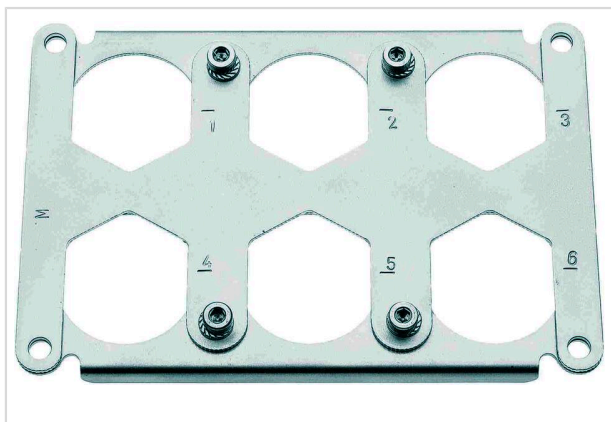

## Han 48HPR frame for 6XHC350A for female

Image is for illustration purposes only. Please refer to product description.

Part number	09 40 048 9906
Specification	Han 48HPR frame for 6XHC350A for female
HARTING eCatalogue	<a href="https://b2b.harting.com/09400489906">https://b2b.harting.com/09400489906</a>

### Identification

Category	Accessories
Series of hoods/housings	Han <sup>®</sup> HPR
Type of accessory	Frame
Description of the accessory	for female inserts 6x Han <sup>®</sup> HC Modular 350

### Version

Gender	Female
Size	48 HPR