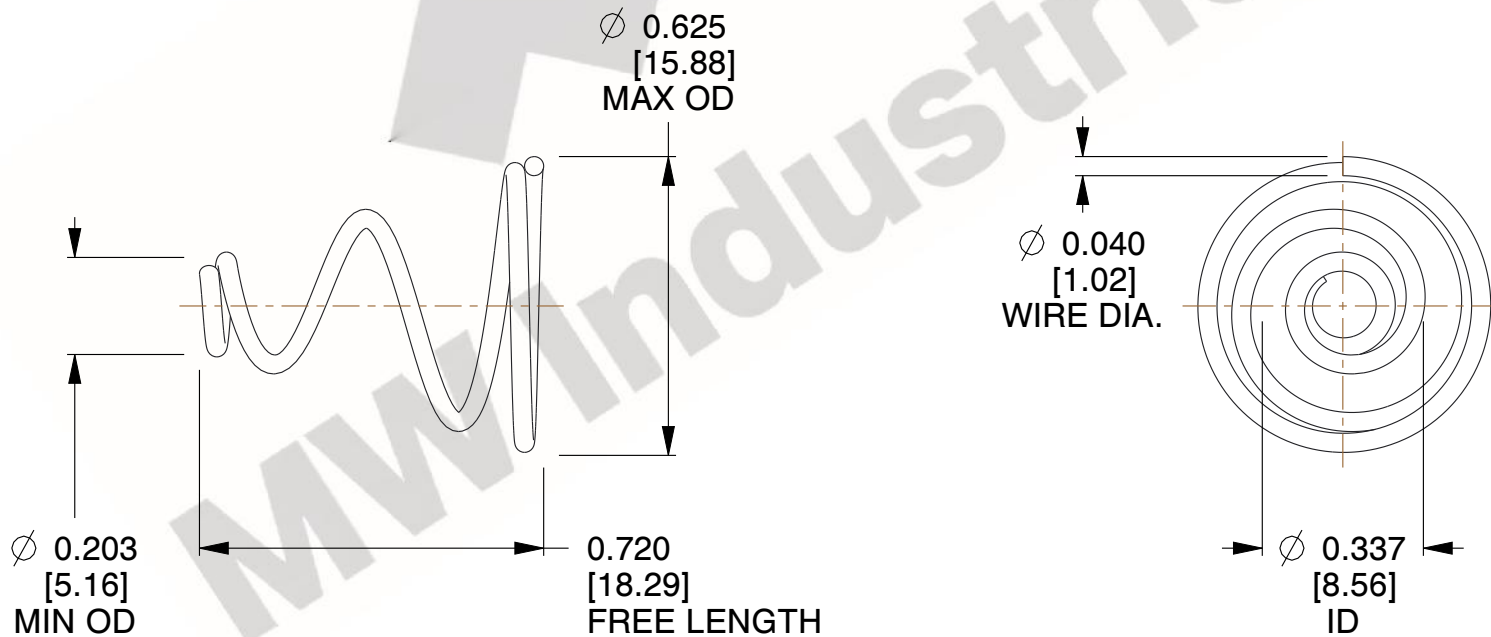

NOTES:

1. Material : Music Wire
2. Total Coils : 3.500
3. Solid Height : 0.450 (in)
4. Finish : ZINC
5. Ends : Closed
6. All Drawing Dimensions are in Inches [mm]

COMPONENT		TAPERED SPRINGS	
TA-2204CS		UNIT	
		INCH [mm]	
		SHEET	
TAPERED SPRINGS		1 of 1	

SCALE 2.490