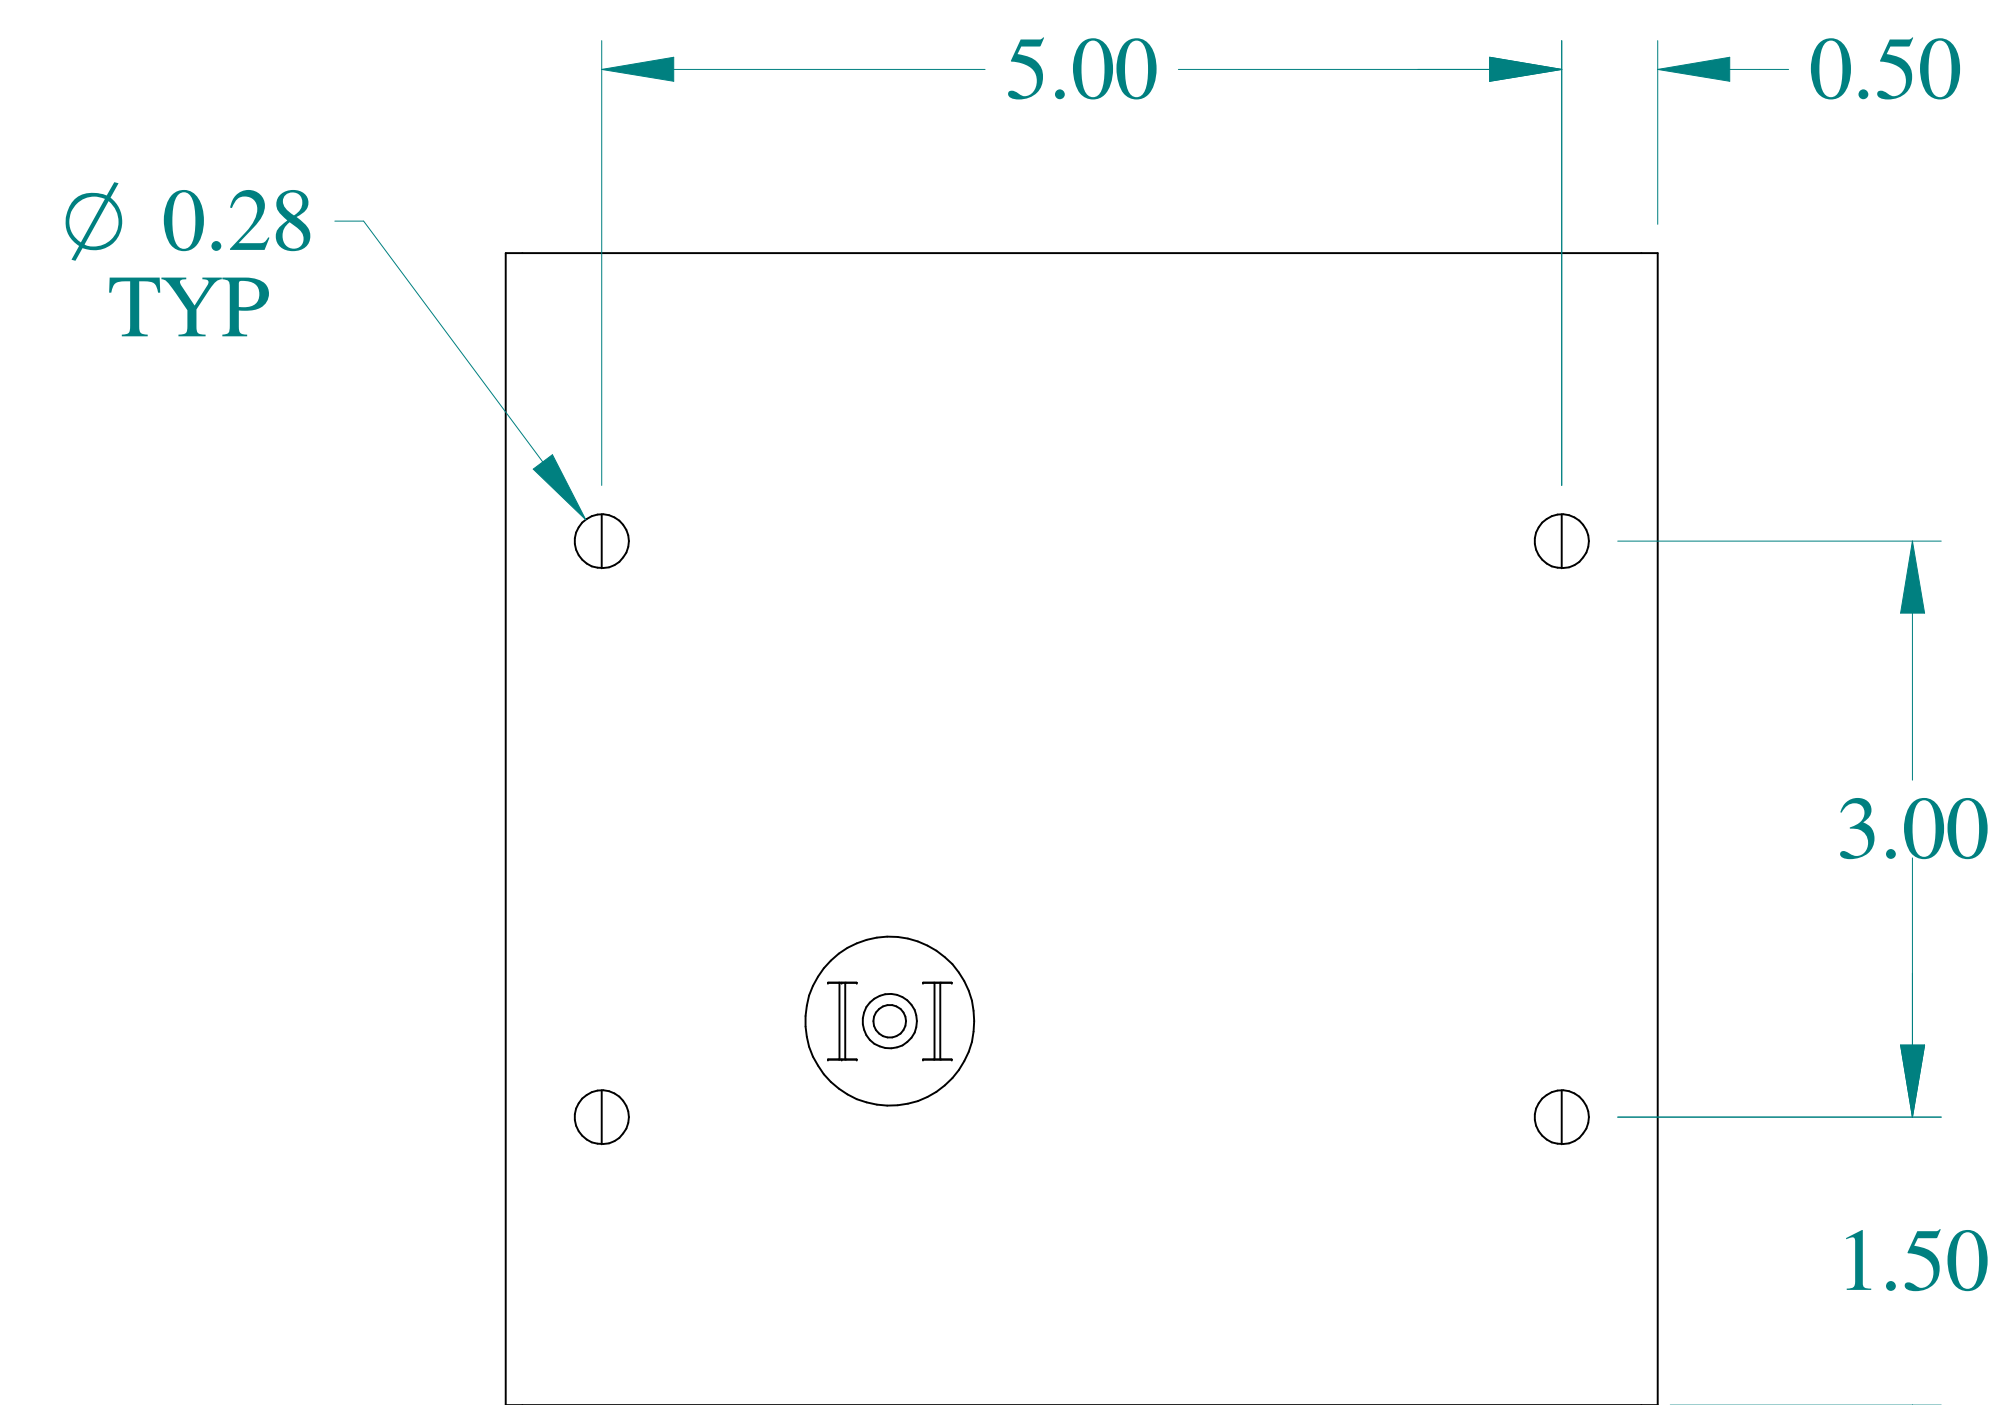

TOP VIEW

SIDE VIEW

FRONT VIEW

SIDE VIEW

BOTTOM VIEW

ISOMETRIC VIEWS

Data subject to change without notice.

Part # : CS666