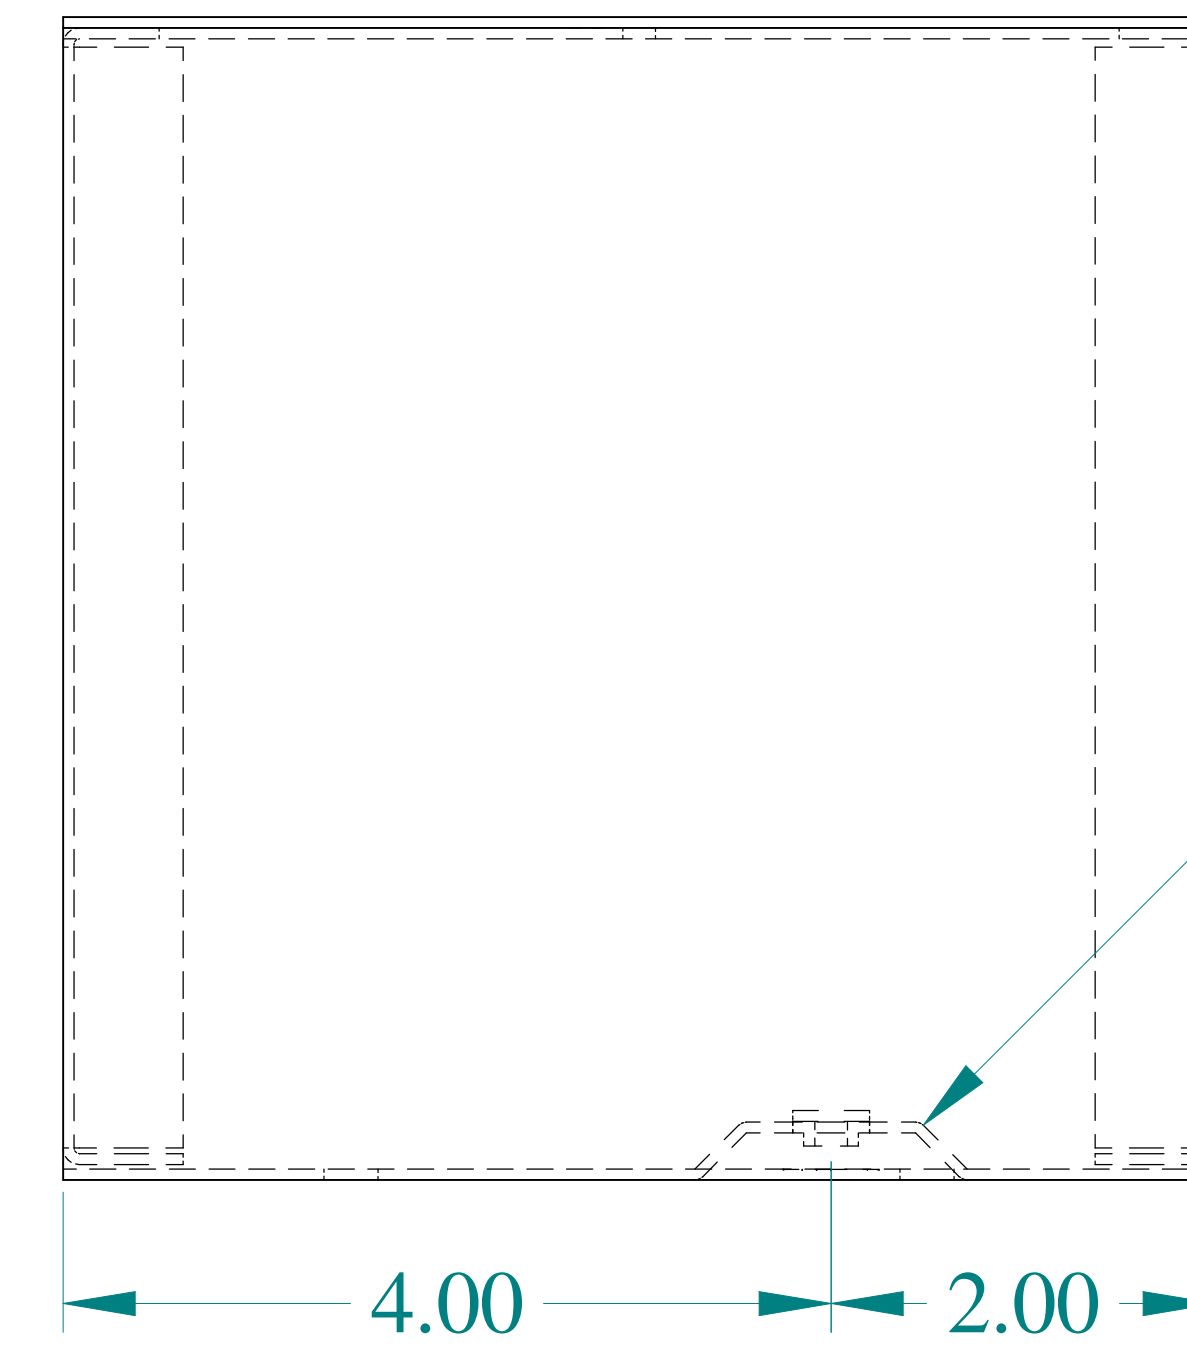

TOP VIEW

SIDE VIEW

FRONT VIEW

SIDE VIEW

BOTTOM VIEW

ISOMETRIC VIEWS

Data subject to change without notice.

Part # : CS666