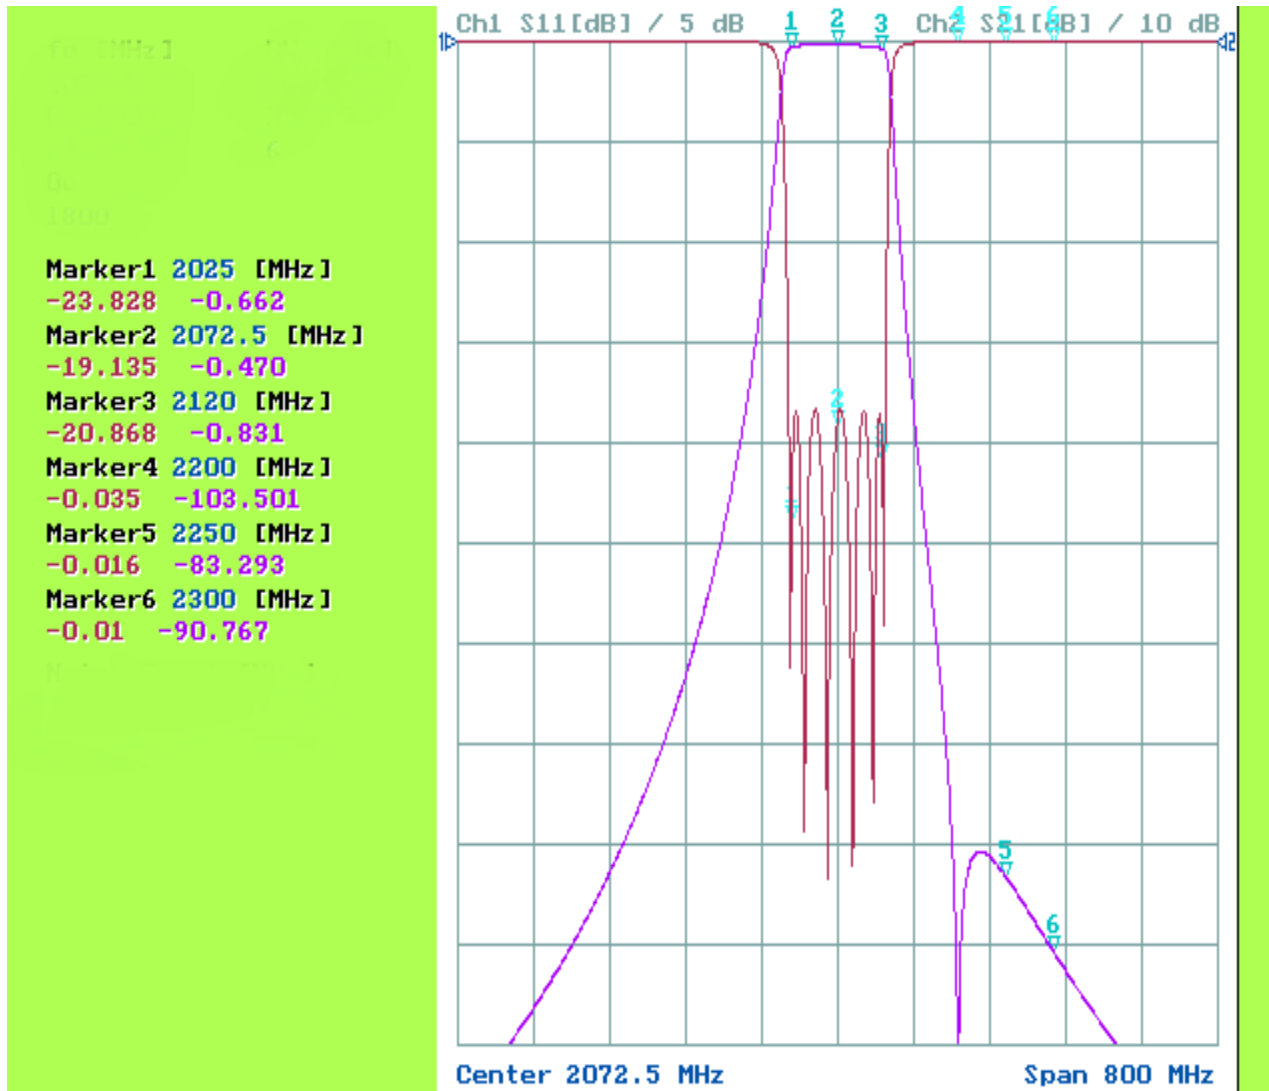

ANATECH ELECTRONICS INC
RF & Microwave Filters & Products

S-band Cavity Diplexer

Part Number: AE2250-2072DB5481

Simulation Plot-2 :

Note: This is a simulated response plot. Actual performance might differ.