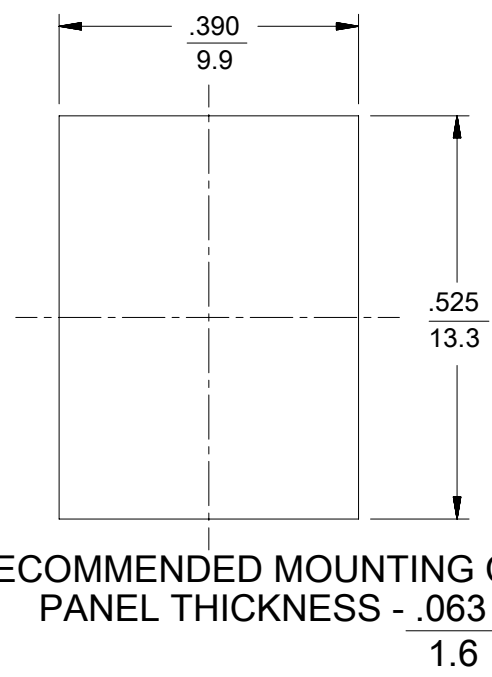

10	9
LC ADAPTER ASSY. P/N	LC DOOR COLOR
106127-1490	BLUE

RECOMMENDED MOUNTING CUTOUT
 PANEL THICKNESS - .063
 1.6

- NOTES:
1. ALL DIMENSIONS ARE FOR REFERENCE ONLY.
 2. DUST CAP NOT SHOWN.
 3. ADAPTERS TO BE PACKAGED IN TRAY

THIS DRAWING CONTAINS INFORMATION THAT IS PROPRIETARY TO MOLEX ELECTRONIC TECHNOLOGIES, LLC AND SHOULD NOT BE USED WITHOUT WRITTEN PERMISSION									
DIMENSION UNITS		SCALE		CURRENT REV DESC:					
IN/MM		4:1		molex LC DUPLEX ADAPTER (METAL, PLASTIC DOORS) PRODUCT CUSTOMER DRAWING					
GENERAL TOLERANCES (UNLESS SPECIFIED)									
	MM	INCH							
4 PLACES	±	±							
3 PLACES	±	±							
2 PLACES	±	±		EC NO: 624787	2019/05/17				
1 PLACE	±	±		DRWN: VLOKESHA	2019/11/11				
0 PLACES	±	±		CHK'D: GGA	2019/11/11				
ANGULAR TOL ± 0.5°				APPR: GGA	2019/11/11				
DRAFT WHERE APPLICABLE MUST REMAIN WITHIN DIMENSIONS				THIRD ANGLE PROJECTION	DRAWING	SERIES	MATERIAL NUMBER	CUSTOMER	SHEET NUMBER
					B-SIZE	106127	SEE TABLE	GENERAL MARKET	1 OF 1