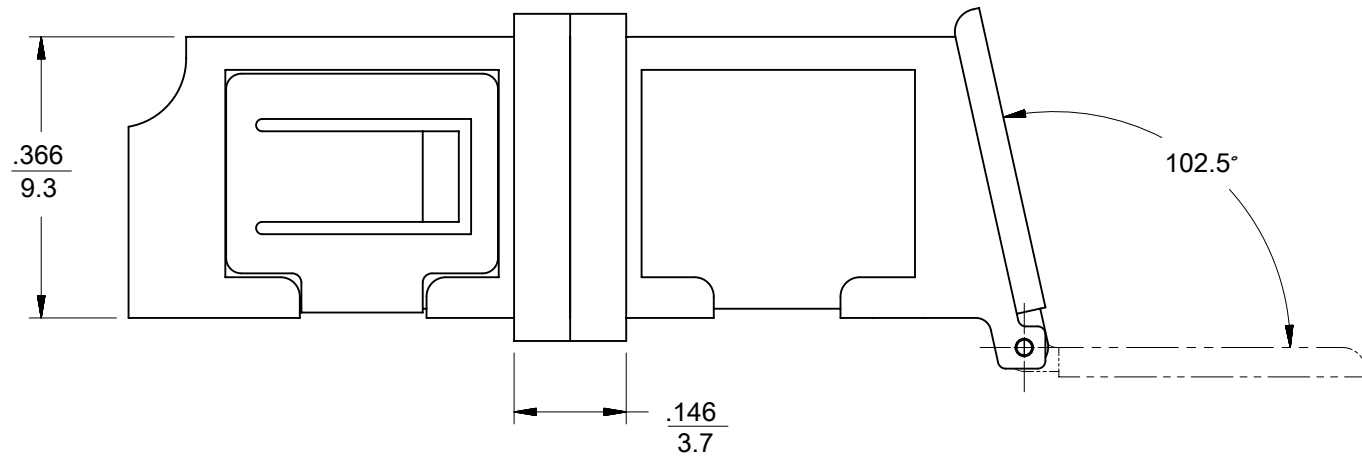

10	9
LC ADAPTER ASSY. P/N	LC DOOR COLOR
106127-1490	BLUE

RECOMMENDED MOUNTING CUTOUT
 PANEL THICKNESS - .063
 1.6

- NOTES:
1. ALL DIMENSIONS ARE FOR REFERENCE ONLY.
 2. DUST CAP NOT SHOWN.
 3. ADAPTERS TO BE PACKAGED IN TRAY

THIS DRAWING CONTAINS INFORMATION THAT IS PROPRIETARY TO MOLEX ELECTRONIC TECHNOLOGIES, LLC AND SHOULD NOT BE USED WITHOUT WRITTEN PERMISSION									
DIMENSION UNITS		SCALE		CURRENT REV DESC:					
IN/MM		4:1		molex LC DUPLEX ADAPTER (METAL, PLASTIC DOORS) PRODUCT CUSTOMER DRAWING					
GENERAL TOLERANCES (UNLESS SPECIFIED)									
	MM	INCH							
4 PLACES	±	±							
3 PLACES	±	±							
2 PLACES	±	±		EC NO: 624787	2019/05/17				
1 PLACE	±	±		DRWN: VLOKESHA	2019/11/11				
0 PLACES	±	±		CHK'D: GGA	2019/11/11				
ANGULAR TOL ± 0.5°				APPR: GGA	2019/11/11				
DRAFT WHERE APPLICABLE MUST REMAIN WITHIN DIMENSIONS				THIRD ANGLE PROJECTION	DRAWING	SERIES	MATERIAL NUMBER	CUSTOMER	SHEET NUMBER
					B-SIZE	106127	SEE TABLE	GENERAL MARKET	1 OF 1