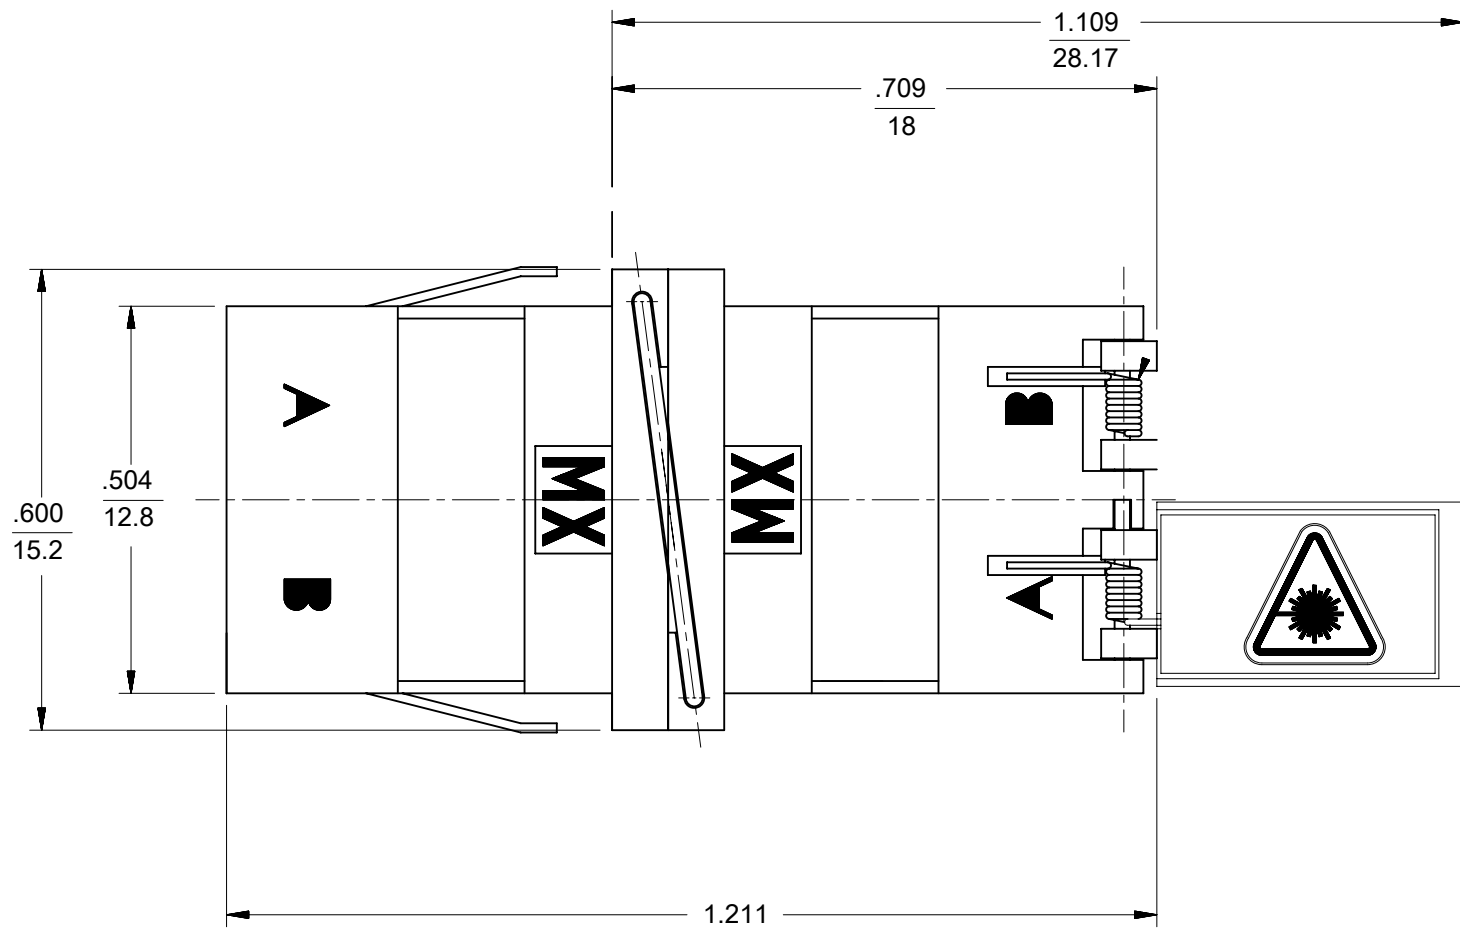

10	9
LC ADAPTER ASSY. P/N	LC DOOR COLOR
106127-1490	BLUE

RECOMMENDED MOUNTING CUTOUT
 PANEL THICKNESS - .063
 1.6

- NOTES:
1. ALL DIMENSIONS ARE FOR REFERENCE ONLY.
 2. DUST CAP NOT SHOWN.
 3. ADAPTERS TO BE PACKAGED IN TRAY

THIS DRAWING CONTAINS INFORMATION THAT IS PROPRIETARY TO MOLEX ELECTRONIC TECHNOLOGIES, LLC AND SHOULD NOT BE USED WITHOUT WRITTEN PERMISSION									
DIMENSION UNITS		SCALE		CURRENT REV DESC:					
IN/MM		4:1		molex LC DUPLEX ADAPTER (METAL, PLASTIC DOORS) PRODUCT CUSTOMER DRAWING					
GENERAL TOLERANCES (UNLESS SPECIFIED)									
	MM	INCH							
4 PLACES	±	±							
3 PLACES	±	±							
2 PLACES	±	±		EC NO: 624787	2019/05/17				
1 PLACE	±	±		DRWN: VLOKESHA	2019/11/11				
0 PLACES	±	±		CHK'D: GGA	2019/11/11				
ANGULAR TOL ± 0.5°				APPR: GGA	2019/11/11				
DRAFT WHERE APPLICABLE MUST REMAIN WITHIN DIMENSIONS				THIRD ANGLE PROJECTION	DRAWING	SERIES	MATERIAL NUMBER	CUSTOMER	SHEET NUMBER
					B-SIZE	106127	SEE TABLE	GENERAL MARKET	1 OF 1