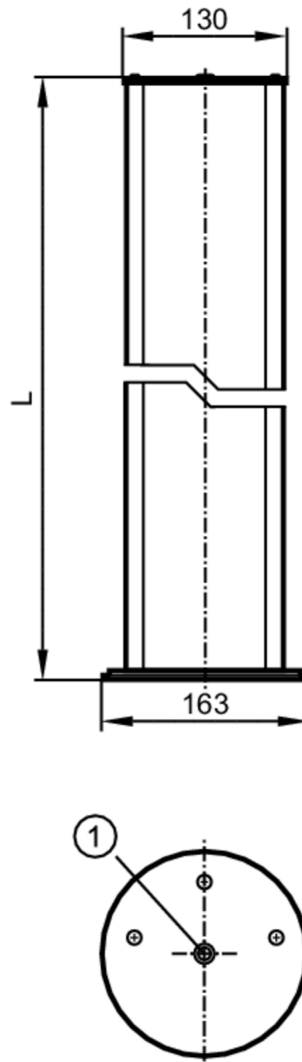

# EY1011

## Corner mirror for safety light grids with mounting stand

DEFLEC.MIRROR FLOOR MOUNT.2B

1 spirit level

### Application

Design for safety light grids, 2 beams, for safety light curtains, ...760 mm

### Mechanical data

Weight [g] 6260

Dimensions [mm] Ø 130

Materials aluminium epoxy-powder coated; plastics

Length [mm] 1010