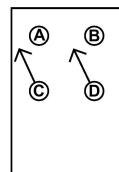

Carling DPST, OFF-STBY-ON, Toggle Switch Description and Application

ANALOG IN | TUBEDEPOT.COM

dimensions

pos 1

pos 2

pos 3

OFF

STBY