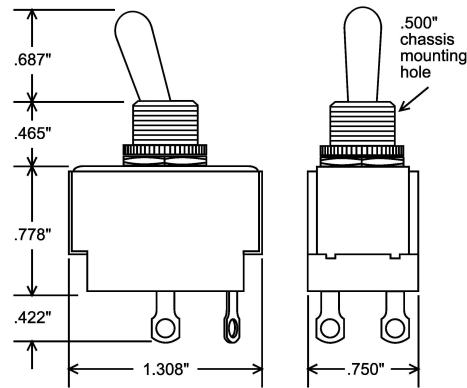

Carling DPST, OFF-STBY-ON, Toggle Switch Description and Application

ANALOG IN | TUBEDEPOT.COM

dimensions

pos 1

pos 2

pos 3

OFF

STBY