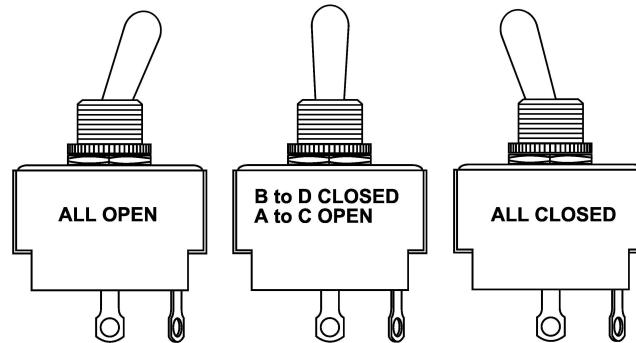

Carling DPST, OFF-STBY-ON, Toggle Switch Description and Application

ANALOG IN | TUBEDEPOT.COM

dimensions

pos 1

pos 2

pos 3

OFF

STBY