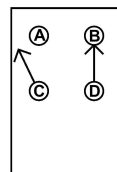

Carling DPST, OFF-STBY-ON, Toggle Switch Description and Application

ANALOG IN | TUBEDEPOT.COM

dimensions

pos 1

pos 2

pos 3

OFF

STBY