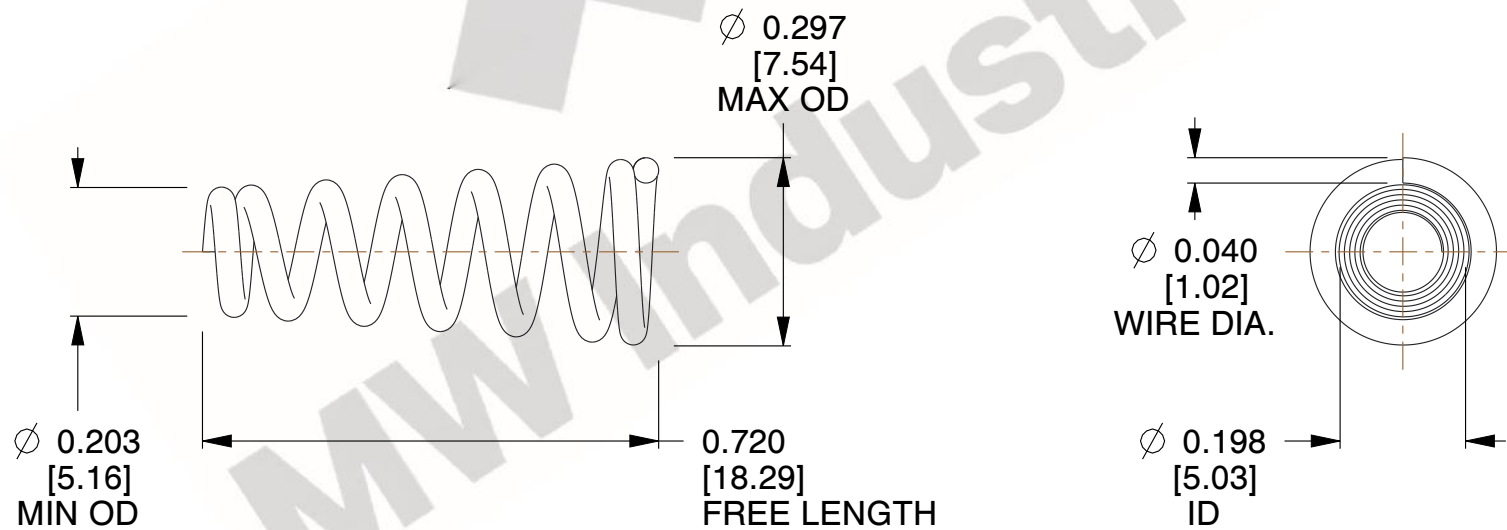

NOTES:

1. Material : Music Wire
2. Total Coils : 7.000
3. Solid Height : 0.450 (in)
4. Finish : ZINC
5. Ends : Closed
6. All Drawing Dimensions are in Inches [mm]

COMPONENT		TAPERED SPRINGS	
TA-2204CS		UNIT	
		INCH [mm]	
TAPERED SPRINGS		SHEET	
		1 of 1	

SCALE 3.300