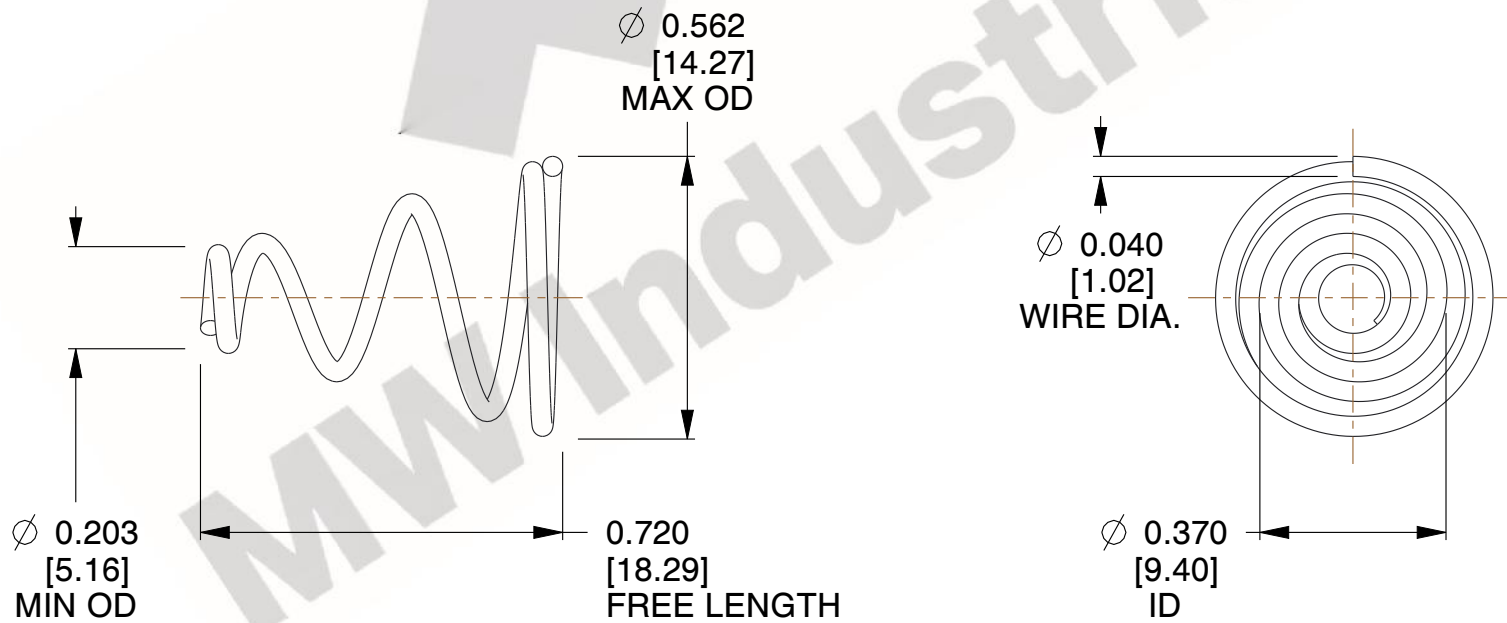

NOTES:

1. Material : Stainless Steel
2. Total Coils : 4.000
3. Solid Height : 0.450 (in)
4. Finish : ZINC
5. Ends : Closed
6. All Drawing Dimensions are in Inches [mm]

COMPONENT

TAPERED SPRINGS

TA-2204CS

TAPERED SPRINGS