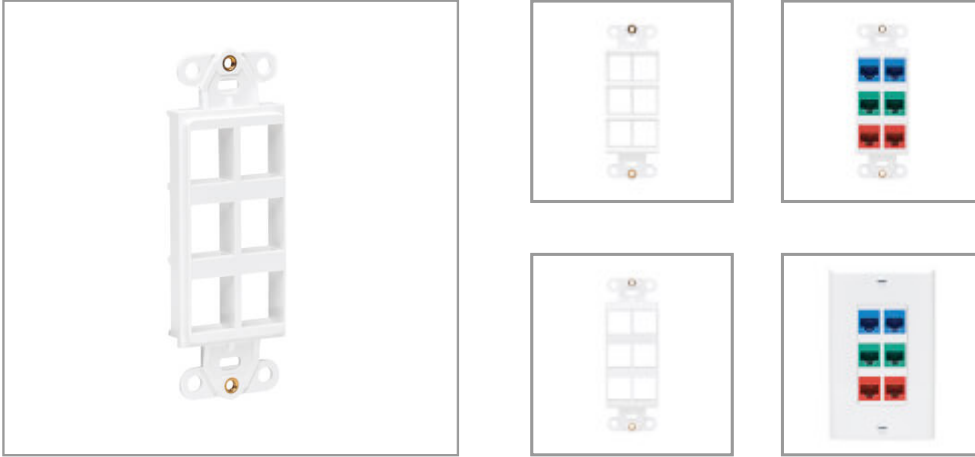

Center Plate Insert, Decora Style - Vertical, 6 Ports

MODEL NUMBER: N042D-006V-WH

Clean, simple insert mounts within Decora-style wall plate for terminating in-wall audio/video, voice or Ethernet cable installations.

Features

Decora-Style Face Plate Connects Audio/Video, Voice and Data Cable Lines at the Wall This vertical-style center insert provides a clean, simple method for your premise wiring applications, including home theater (audio/video), VoIP phones (voice) and Ethernet (data). Any type of keystone jack, including those used in HDMI, DisplayPort, RCA, USB and Cat5e/6/6a installations, snaps easily into the cutouts for quick cable connection.

High-Impact Construction Designed to Blend In Seamlessly The Decora-style polycarbonate insert plate is white and blends elegantly into any home or office décor for a sleek, professional installation. Mounting screws are included for flush mounting the insert with a Tripp Lite or other compatible Decora-style wall plate (sold separately).

Highlights

- Ideal for home theater, VoIP or Ethernet premise wiring installations
- Compatible with any type of keystone jack, including HDMI, Cat5/6, USB and DisplayPort
- High-impact polycarbonate construction designed to last long in your décor
- Hardware included for mounting flush with compatible Decora-style wall plate