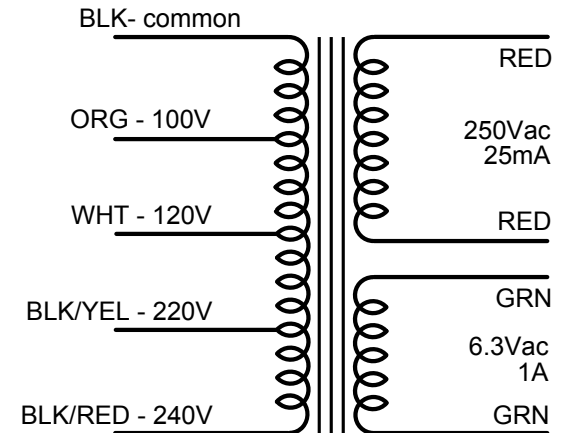

Electrical Specifications

unless otherwise stated, all physical dimensions are in inches

part number:	TR-PW-11	version:	2.0
desc:	Power Transformer, 6G15 style		
application:	Power transformer for Brownface stand-alone reverb (model 6G15) and other DIY tube projects		
date:	20 FEB 12	 ANALOG IN TUBEDEPOT.COM	
drawn:	Robert Hull		
sheet:	pg 1 of 1		