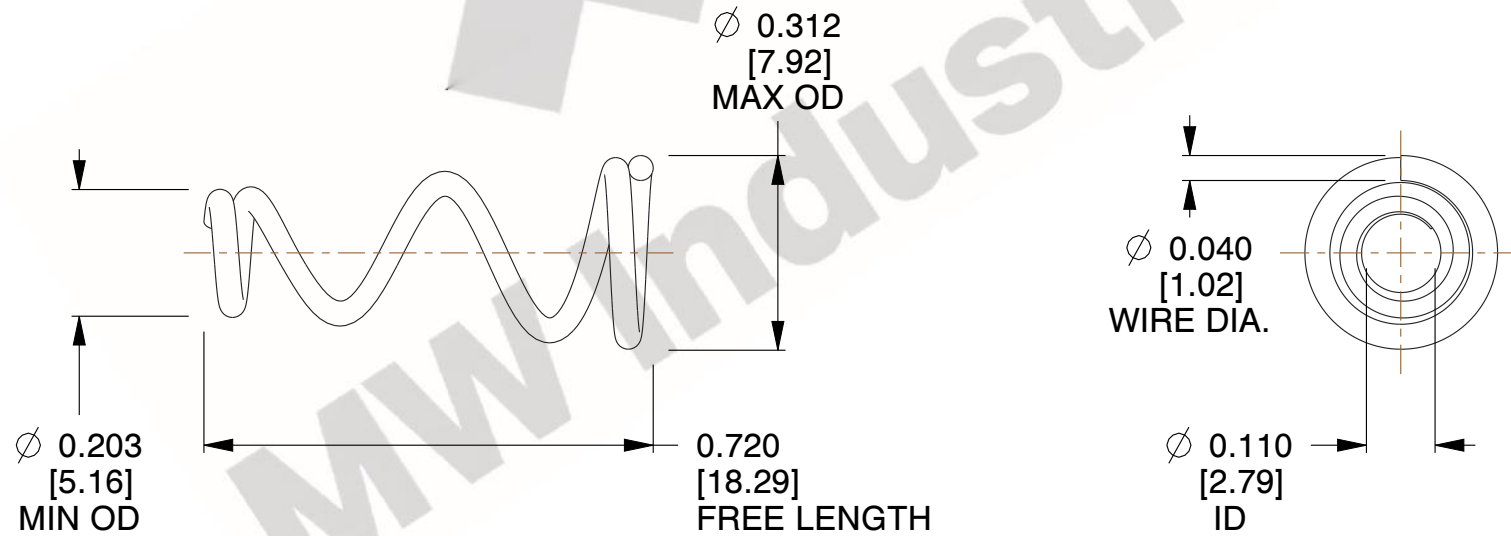

NOTES:

1. Material : Music Wire
2. Total Coils : 3.750
3. Solid Height : 0.450 (in)
4. Finish : ZINC
5. Ends : Closed
6. All Drawing Dimensions are in Inches [mm]

COMPONENT		TAPERED SPRINGS	
TA-2204CS		UNIT	
		INCH [mm]	
TAPERED SPRINGS		SHEET	
		1 of 1	

SCALE 3.250