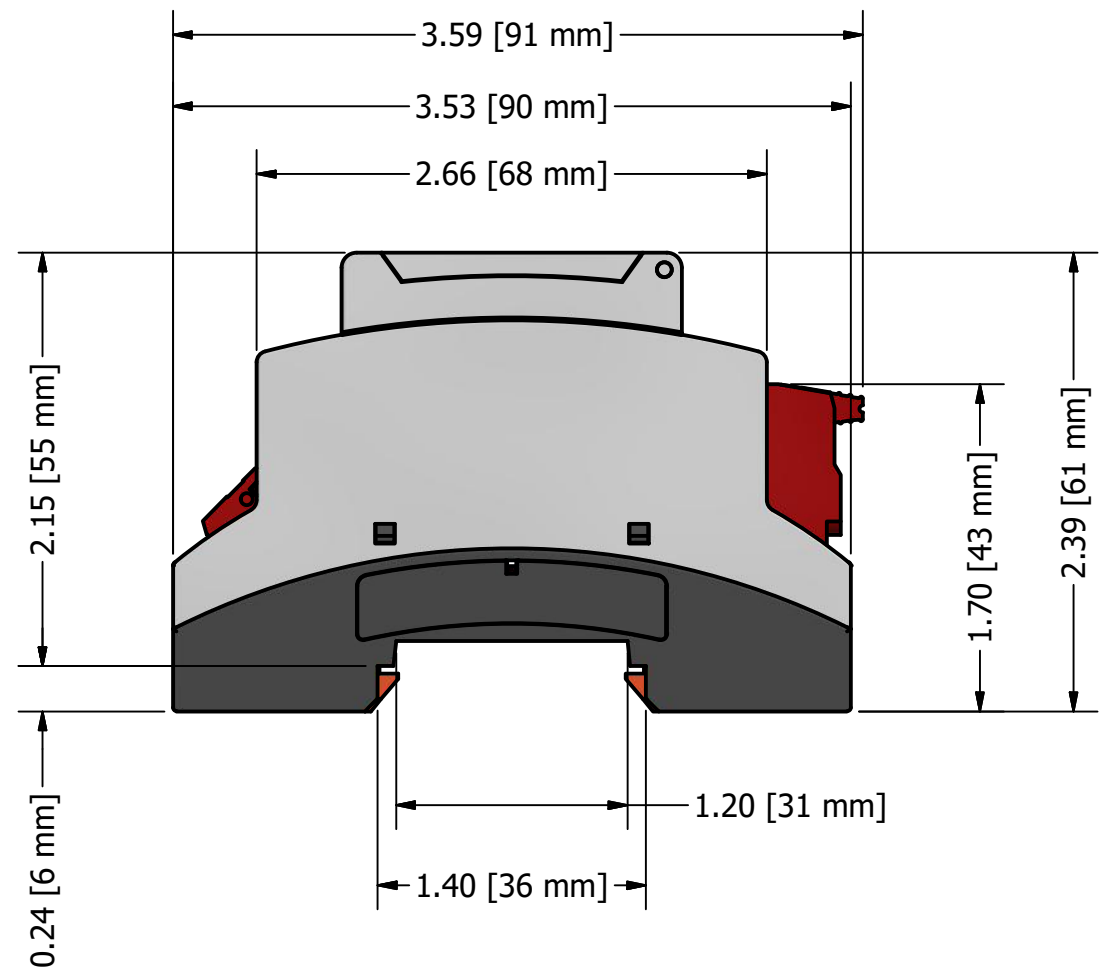

B

B

A

A

DETAIL A
SCALE 2 : 1

Conductor cross section:
28-14 AWG / 0.08-2.08 mm²
Wire stripe length: 6-7 mm

Conductor cross section:
28-14 AWG / 0.08-2.08 mm²
Wire stripe length: 6-7 mm

Conductor cross section:
28-10 AWG / 0.2-6.0 mm²
Wire stripe length: 12 mm

DRAWN J. Lizarazo	09-Mar-18			
CHECKED				
QA		TITLE IsoBlock V-1c		
MFG		SIZE C	DWG NO IsoBlock V-1c	REV
APPROVED		SCALE	SHEET 1 OF 1	

4

3

2

1

4