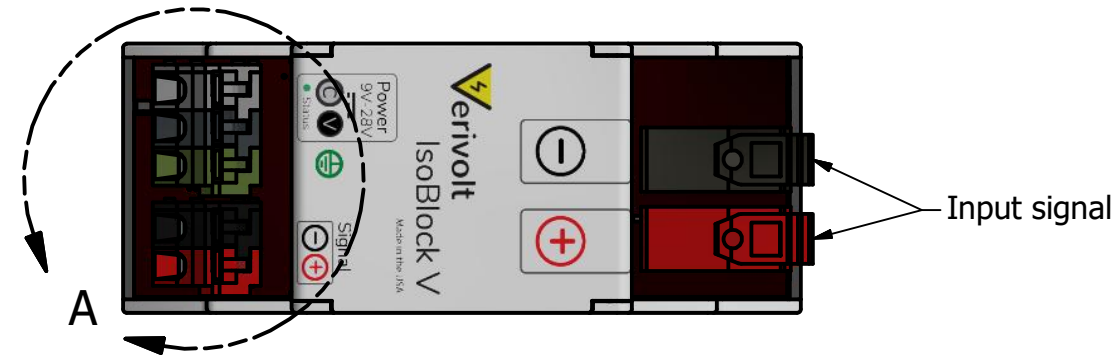

B

B

A

A

DETAIL A
SCALE 2 : 1

Conductor cross section:
28-14 AWG / 0.08-2.08 mm²
Wire stripe length: 6-7 mm

Conductor cross section:
28-14 AWG / 0.08-2.08 mm²
Wire stripe length: 6-7 mm

Conductor cross section:
28-10 AWG / 0.2-6.0 mm²
Wire stripe length: 12 mm

DRAWN J. Lizarazo	09-Mar-18			
CHECKED				
QA		TITLE IsoBlock V-1c		
MFG		SIZE C	DWG NO IsoBlock V-1c	REV
APPROVED		SCALE	SHEET 1 OF 1	

4

3

2

1

4