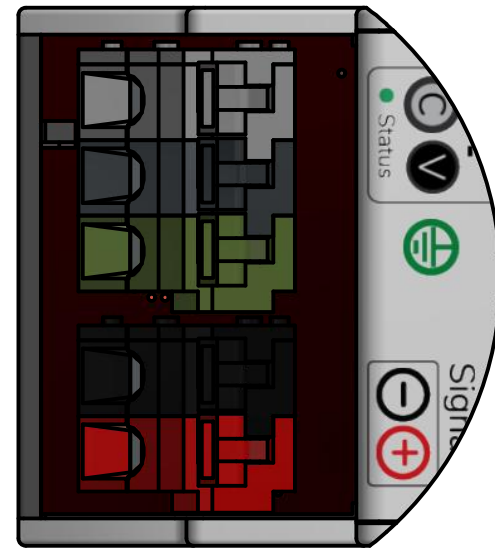

4

3

2

1

D

D

C

C

B

B

A

A

DETAIL A
SCALE 2 : 1

Conductor cross section:
28-14 AWG / 0.08-2.08 mm²
Wire stripe length: 6-7 mm

Conductor cross section:
28-14 AWG / 0.08-2.08 mm²
Wire stripe length: 6-7 mm

Conductor cross section:
28-10 AWG / 0.2-6.0 mm²
Wire stripe length: 12 mm

DRAWN J. Lizarazo	09-Mar-18			
CHECKED				
QA		TITLE IsoBlock V-1c		
MFG		SIZE C	DWG NO IsoBlock V-1c	REV
APPROVED		SCALE	SHEET 1 OF 1	

4

3

2

1

4