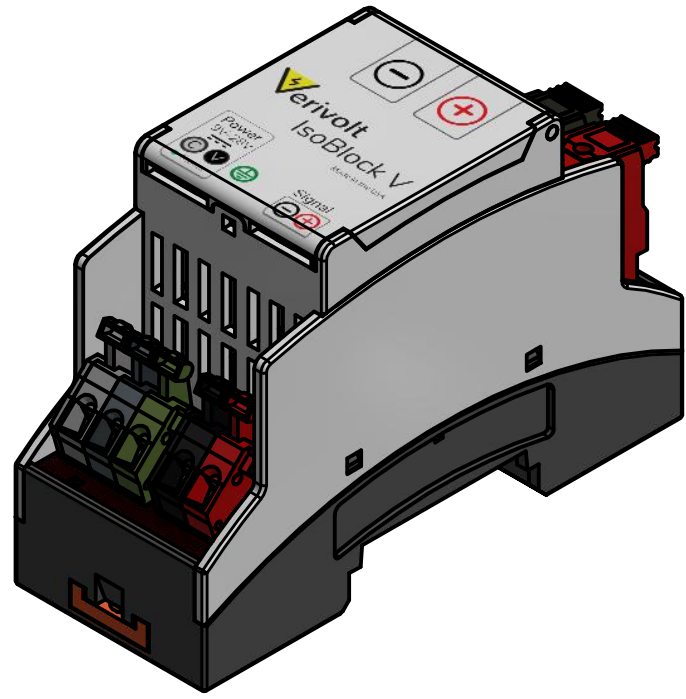

B

B

A

A

DETAIL A
SCALE 2 : 1

Conductor cross section:
28-14 AWG / 0.08-2.08 mm²
Wire stripe length: 6-7 mm

Conductor cross section:
28-14 AWG / 0.08-2.08 mm²
Wire stripe length: 6-7 mm

Conductor cross section:
28-10 AWG / 0.2-6.0 mm²
Wire stripe length: 12 mm