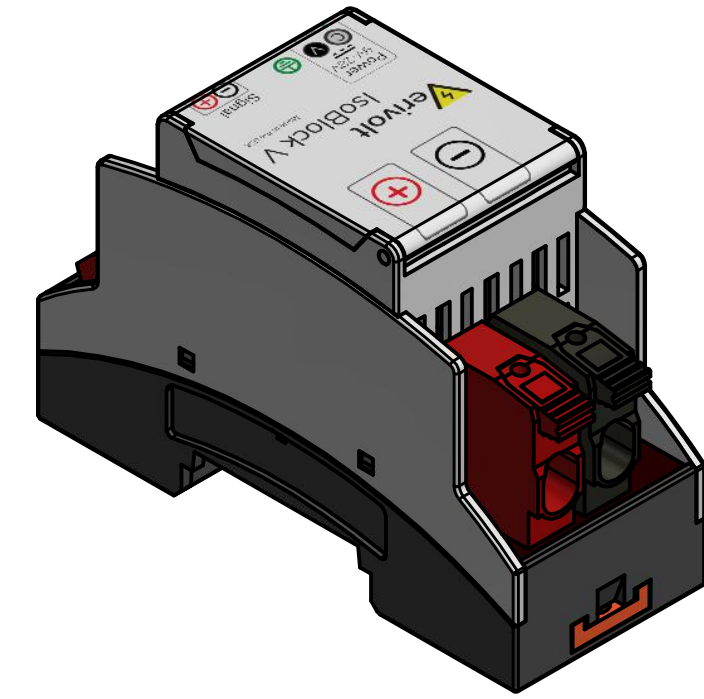

B

B

A

A

DETAIL A
SCALE 2 : 1

Conductor cross section:
28-14 AWG / 0.08-2.08 mm²
Wire stripe length: 6-7 mm

Conductor cross section:
28-14 AWG / 0.08-2.08 mm²
Wire stripe length: 6-7 mm

Conductor cross section:
28-10 AWG / 0.2-6.0 mm²
Wire stripe length: 12 mm

DRAWN J. Lizarazo	09-Mar-18			
CHECKED				
QA		TITLE IsoBlock V-1c		
MFG		SIZE C	DWG NO IsoBlock V-1c	REV
APPROVED		SCALE	SHEET 1 OF 1	

4

3

2

1

4