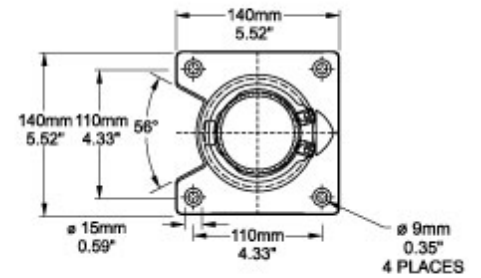

Quality Products. Service Excellence.

Tara Plus Rotating Base 70 TPSSRB70 Series

- For use with 70 mm tube.
- Compatible with all vertical and horizontal configurations.
- Compatible with tube up or tube down configurations.
- Die-cast Aluminum G Al Si 12.
- Rotates 300°.
- Integrated movement stop.
- Service free bearings.

Hole Pattern

Front Section

End View

TopView

Part No. **R149-005-001**

Data subject to change without notice