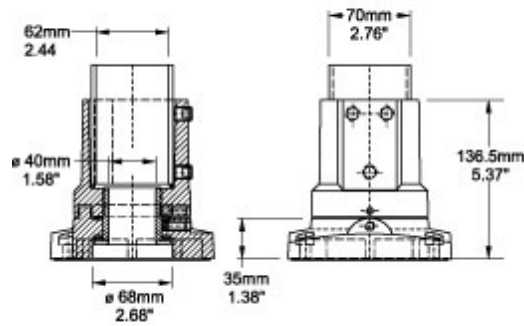

Quality Products. Service Excellence.

Tara Plus Rotating Base 70 TPSSRB70 Series

- For use with 70 mm tube.
- Compatible with all vertical and horizontal configurations.
- Compatible with tube up or tube down configurations.
- Die-cast Aluminum G Al Si 12.
- Rotates 300°.
- Integrated movement stop.
- Service free bearings.

Hole Pattern

Front Section

End View

TopView

Part No. **R149-005-001**

Data subject to change without notice