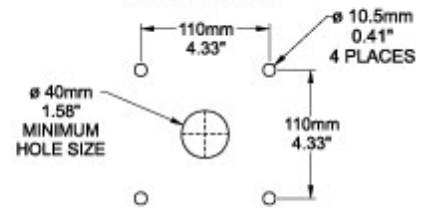

Quality Products. Service Excellence.

Tara Plus Rotating Base 70 TPSSRB70 Series

- For use with 70 mm tube.
- Compatible with all vertical and horizontal configurations.
- Compatible with tube up or tube down configurations.
- Die-cast Aluminum G Al Si 12.
- Rotates 300°.
- Integrated movement stop.
- Service free bearings.

Hole Pattern

Front Section

End View

TopView

Part No. **R149-005-001**

Data subject to change without notice