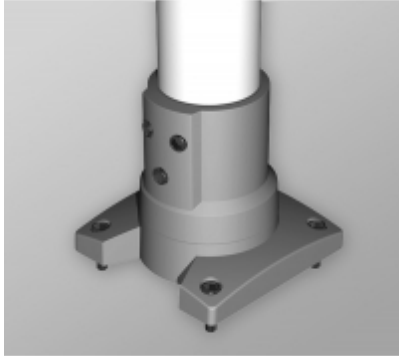

Quality Products. Service Excellence.

Tara Plus Rotating Base 70 TPSSRB70 Series

- For use with 70 mm tube.
- Compatible with all vertical and horizontal configurations.
- Compatible with tube up or tube down configurations.
- Die-cast Aluminum G Al Si 12.
- Rotates 300°.
- Integrated movement stop.
- Service free bearings.

Hole Pattern

Front Section

End View

TopView

Part No. **R149-005-001**

Data subject to change without notice