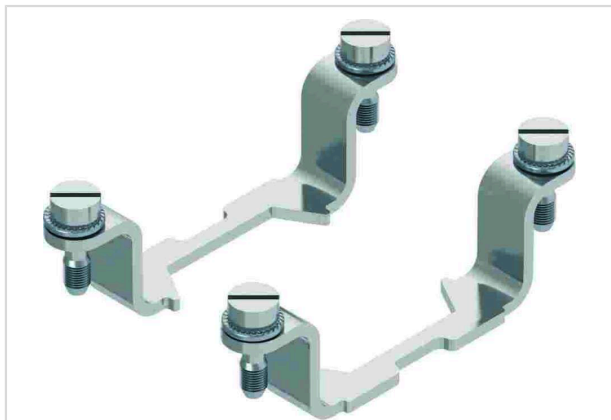

Han 1HC350 Frame for HPR Compact

Image is for illustration purposes only. Please refer to product description.

Part number	09 40 524 9951
Specification	Han 1HC350 Frame for HPR Compact
HARTING eCatalogue	https://b2b.harting.com/09405249951

Identification

Category	Accessories
Series of hoods/housings	Han [®] HPR Compact
Type of accessory	Frame
Description of the accessory	for male inserts for female inserts 1x Han [®] HC Modular 350

Version

Size	24 B
------	------

Technical characteristics

Tightening torque	0.5 Nm Fixing screws M3
-------------------	-------------------------

Material properties

Material (accessories)	Metal
RoHS	compliant
ELV status	compliant
China RoHS	e
REACH Annex XVII substances	Not contained
REACH ANNEX XIV substances	Not contained
REACH SVHC substances	Not contained
California Proposition 65 substances	Not contained