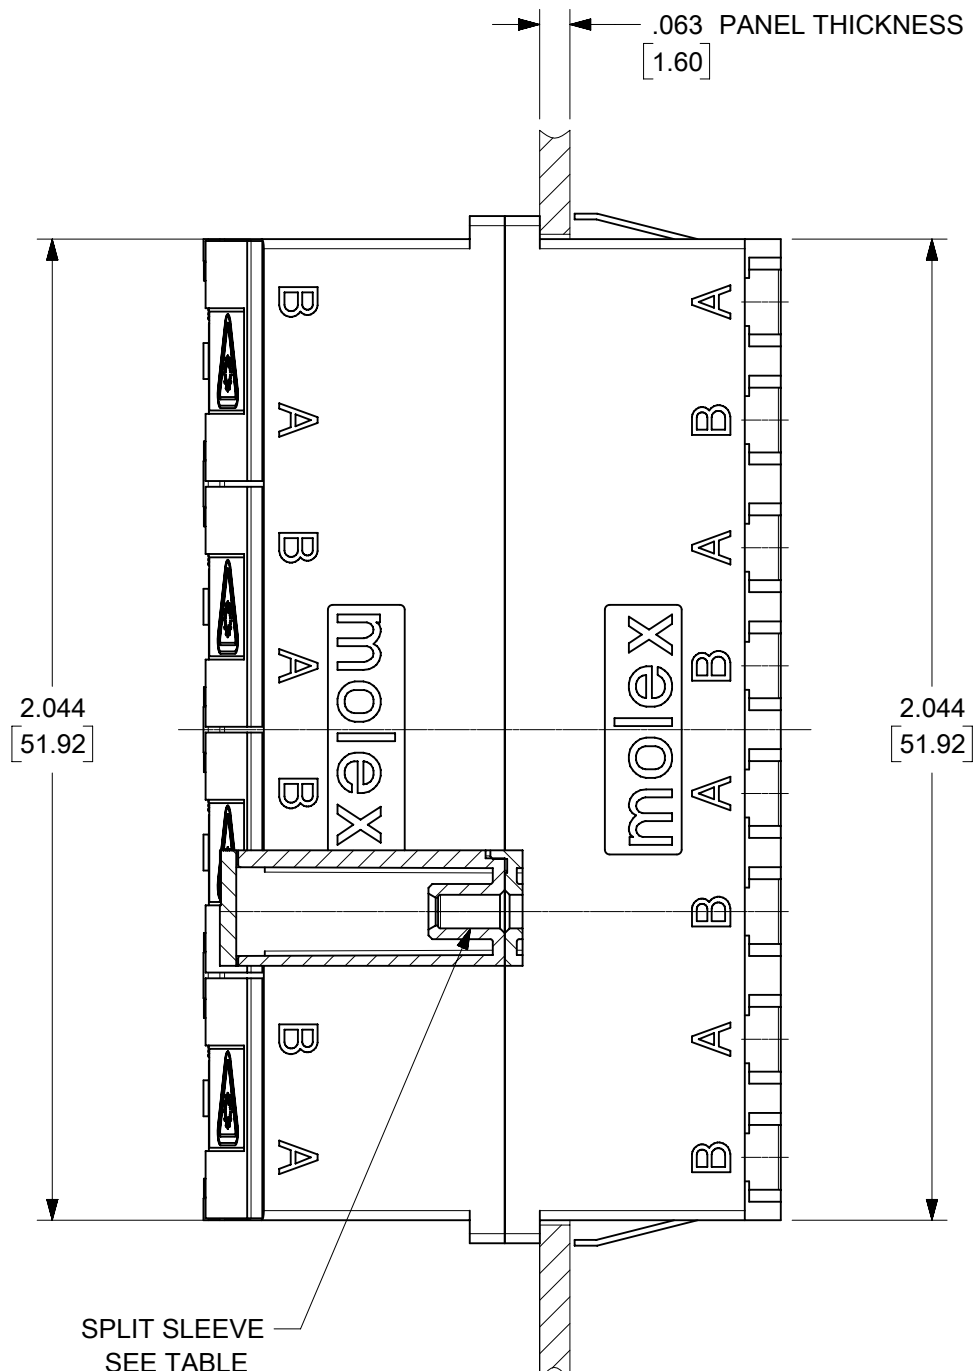

LC 8 PORT ADAPTER		SPLIT SLEEVE MATERIAL
P/N	COLOR	
106121-0300	BLUE	CERAMIC
106121-0302	BEIGE	
106121-0303	AQUA	

NOTES:  
 1. ALL DIMENSIONS ARE FOR REFERENCE.  
 2. DUST CAPS SHOWN IN ISO VIEW ONLY.

THIS DRAWING CONTAINS INFORMATION THAT IS PROPRIETARY TO MOLEX ELECTRONIC TECHNOLOGIES, LLC AND SHOULD NOT BE USED WITHOUT WRITTEN PERMISSION															
DIMENSION UNITS		SCALE		CURRENT REV DESC:											
IN/MM		2.5:1		<b>molex</b> LC 8 PORT ADAPTER SNAP MOUNT W/SHUTTERS PRODUCT CUSTOMER DRAWING											
GENERAL TOLERANCES (UNLESS SPECIFIED)										EC NO: 652962		DRWN: SKRISHNAMU01		2021/05/28	
4 PLACES		±								CHK'D: WCHEN		2021/08/24		DOCUMENT NUMBER	
3 PLACES		±								APPR: WCHEN		2021/08/24		DOC TYPE	
2 PLACES		±								INITIAL REVISION:		DRWN: YBELENKIY		DOC PART	
1 PLACE		±		DRWN: YBELENKIY		2011/09/07		REVISION							
0 PLACES		±		APPR: WCHEN		2012/02/06		SD-106121-0300							
ANGULAR TOL ± °				THIRD ANGLE PROJECTION		DRAWING		SERIES							
DRAFT WHERE APPLICABLE MUST REMAIN WITHIN DIMENSIONS						C-SIZE		106121							
MATERIAL NUMBER		CUSTOMER		SHEET NUMBER		1 OF 1									
SEE TABLE		GENERAL MARKET													