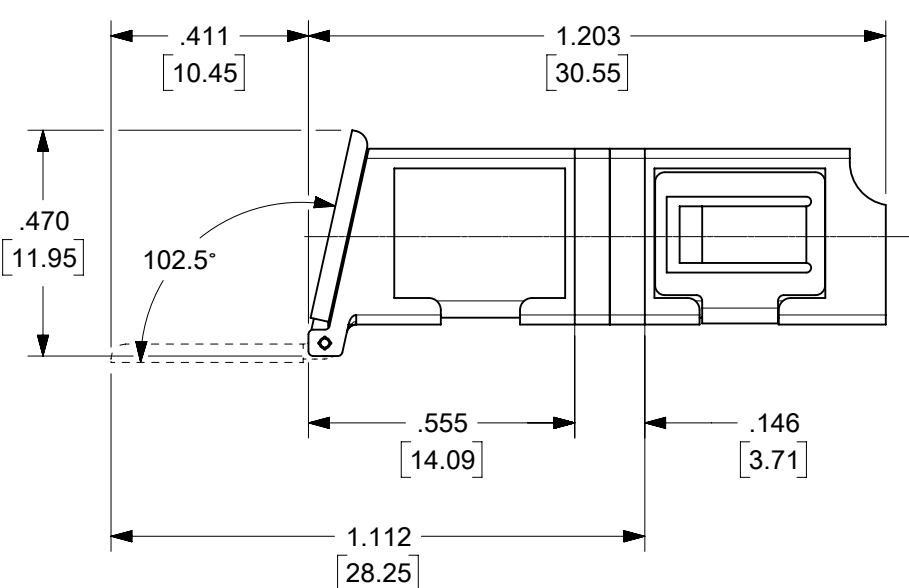

LC 8 PORT ADAPTER		SPLIT SLEEVE MATERIAL
P/N	COLOR	
106121-0300	BLUE	CERAMIC
106121-0302	BEIGE	
106121-0303	AQUA	

NOTES:  
 1. ALL DIMENSIONS ARE FOR REFERENCE.  
 2. DUST CAPS SHOWN IN ISO VIEW ONLY.

THIS DRAWING CONTAINS INFORMATION THAT IS PROPRIETARY TO MOLEX ELECTRONIC TECHNOLOGIES, LLC AND SHOULD NOT BE USED WITHOUT WRITTEN PERMISSION															
DIMENSION UNITS		SCALE		CURRENT REV DESC:											
IN/MM		2.5:1		<b>molex</b> LC 8 PORT ADAPTER SNAP MOUNT W/SHUTTERS PRODUCT CUSTOMER DRAWING											
GENERAL TOLERANCES (UNLESS SPECIFIED)										EC NO: 652962		DRWN: SKRISHNAMU01		2021/05/28	
4 PLACES		±								CHK'D: WCHEN		2021/08/24		DOCUMENT NUMBER	
3 PLACES		±								APPR: WCHEN		2021/08/24		DOC TYPE	
2 PLACES		±								INITIAL REVISION:		DRWN: YBELENKIY		DOC PART	
1 PLACE		±		DRWN: YBELENKIY		2011/09/07		REVISION							
0 PLACES		±		APPR: WCHEN		2012/02/06		SD-106121-0300							
ANGULAR TOL ± °				THIRD ANGLE PROJECTION		DRAWING		SERIES							
DRAFT WHERE APPLICABLE MUST REMAIN WITHIN DIMENSIONS						C-SIZE		106121							
MATERIAL NUMBER		CUSTOMER		SHEET NUMBER		1 OF 1									
SEE TABLE		GENERAL MARKET													