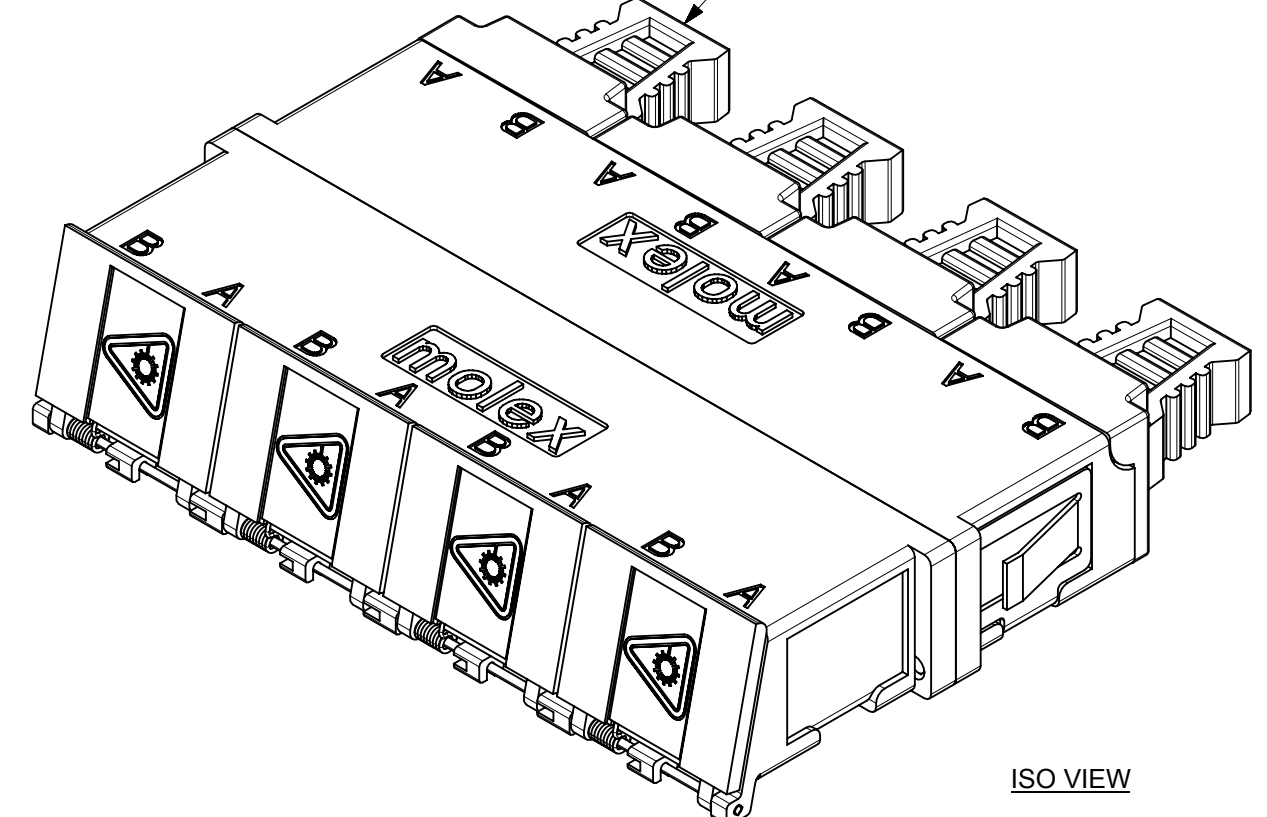

LC 8 PORT ADAPTER		SPLIT SLEEVE MATERIAL
P/N	COLOR	
106121-0300	BLUE	CERAMIC
106121-0302	BEIGE	
106121-0303	AQUA	

NOTES:  
 1. ALL DIMENSIONS ARE FOR REFERENCE.  
 2. DUST CAPS SHOWN IN ISO VIEW ONLY.

THIS DRAWING CONTAINS INFORMATION THAT IS PROPRIETARY TO MOLEX ELECTRONIC TECHNOLOGIES, LLC AND SHOULD NOT BE USED WITHOUT WRITTEN PERMISSION															
DIMENSION UNITS		SCALE		CURRENT REV DESC:											
IN/MM		2.5:1		<b>molex</b> LC 8 PORT ADAPTER SNAP MOUNT W/SHUTTERS PRODUCT CUSTOMER DRAWING											
GENERAL TOLERANCES (UNLESS SPECIFIED)										EC NO: 652962		DRWN: SKRISHNAMU01		2021/05/28	
4 PLACES		±								CHK'D: WCHEN		2021/08/24		DOCUMENT NUMBER	
3 PLACES		±								APPR: WCHEN		2021/08/24		DOC TYPE	
2 PLACES		±								INITIAL REVISION:		DRWN: YBELENKIY		DOC PART	
1 PLACE		±		DRWN: YBELENKIY		2011/09/07		REVISION							
0 PLACES		±		APPR: WCHEN		2012/02/06		SD-106121-0300							
ANGULAR TOL ± °				THIRD ANGLE PROJECTION		DRAWING		SERIES							
DRAFT WHERE APPLICABLE MUST REMAIN WITHIN DIMENSIONS						C-SIZE		106121							
MATERIAL NUMBER		CUSTOMER		SHEET NUMBER		1 OF 1									
SEE TABLE		GENERAL MARKET													