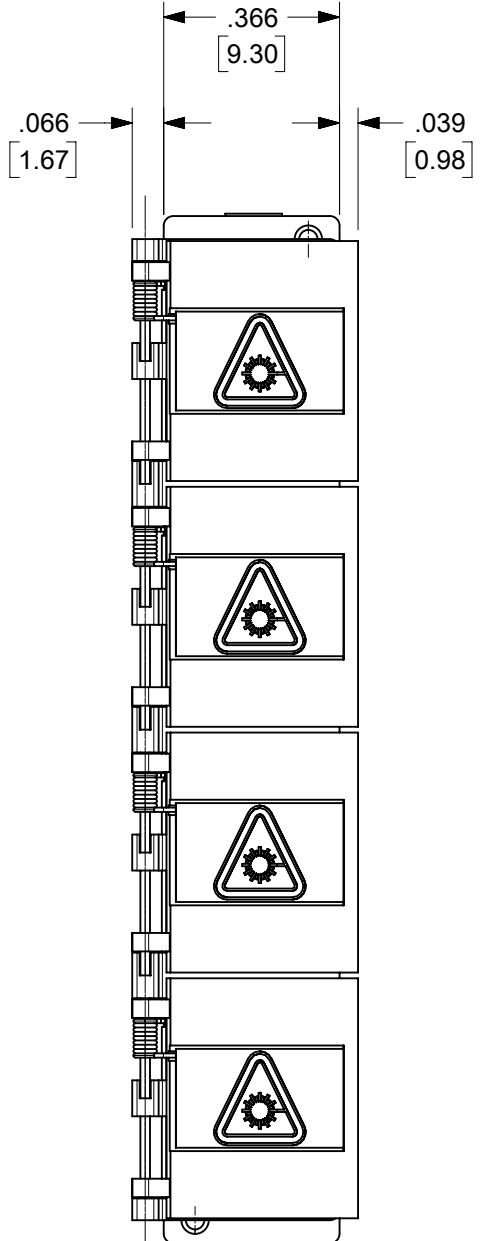

LC 8 PORT ADAPTER		SPLIT SLEEVE MATERIAL
P/N	COLOR	
106121-0300	BLUE	CERAMIC
106121-0302	BEIGE	
106121-0303	AQUA	

NOTES:  
 1. ALL DIMENSIONS ARE FOR REFERENCE.  
 2. DUST CAPS SHOWN IN ISO VIEW ONLY.

THIS DRAWING CONTAINS INFORMATION THAT IS PROPRIETARY TO MOLEX ELECTRONIC TECHNOLOGIES, LLC AND SHOULD NOT BE USED WITHOUT WRITTEN PERMISSION															
DIMENSION UNITS		SCALE		CURRENT REV DESC:											
IN/MM		2.5:1		<b>molex</b> LC 8 PORT ADAPTER SNAP MOUNT W/SHUTTERS PRODUCT CUSTOMER DRAWING											
GENERAL TOLERANCES (UNLESS SPECIFIED)										EC NO: 652962		DRWN: SKRISHNAMU01		2021/05/28	
4 PLACES		±								CHK'D: WCHEN		2021/08/24		DOCUMENT NUMBER	
3 PLACES		±								APPR: WCHEN		2021/08/24		DOC TYPE	
2 PLACES		±								INITIAL REVISION:		DRWN: YBELENKIY		DOC PART	
1 PLACE		±		DRWN: YBELENKIY		2011/09/07		REVISION							
0 PLACES		±		APPR: WCHEN		2012/02/06		SD-106121-0300							
ANGULAR TOL ± °				THIRD ANGLE PROJECTION		DRAWING		SERIES							
DRAFT WHERE APPLICABLE MUST REMAIN WITHIN DIMENSIONS						C-SIZE		106121							
MATERIAL NUMBER		CUSTOMER		SHEET NUMBER		1 OF 1									
SEE TABLE		GENERAL MARKET													