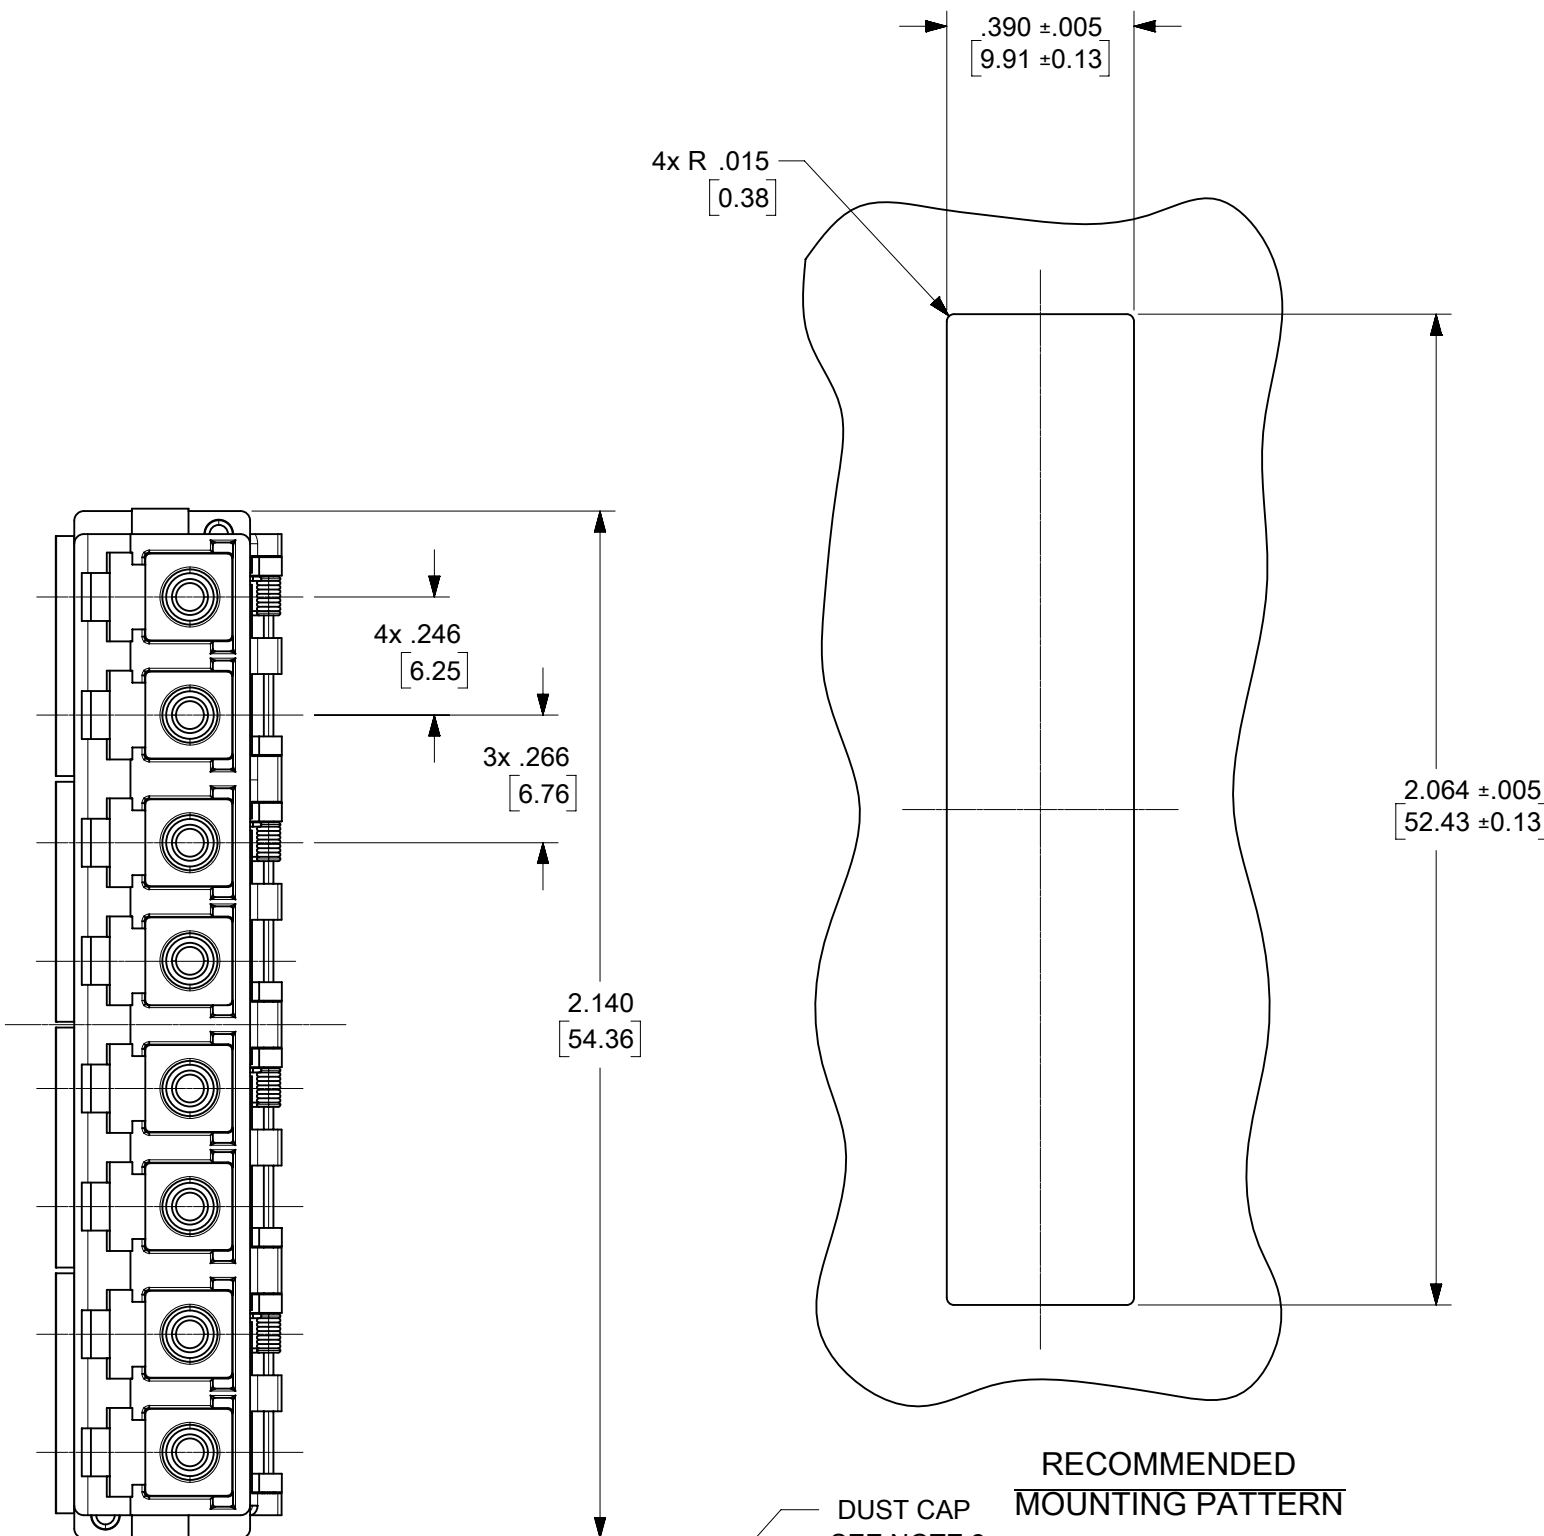

LC 8 PORT ADAPTER		SPLIT SLEEVE MATERIAL
P/N	COLOR	
106121-0300	BLUE	CERAMIC
106121-0302	BEIGE	
106121-0303	AQUA	

NOTES:  
 1. ALL DIMENSIONS ARE FOR REFERENCE.  
 2. DUST CAPS SHOWN IN ISO VIEW ONLY.

THIS DRAWING CONTAINS INFORMATION THAT IS PROPRIETARY TO MOLEX ELECTRONIC TECHNOLOGIES, LLC AND SHOULD NOT BE USED WITHOUT WRITTEN PERMISSION															
DIMENSION UNITS		SCALE		CURRENT REV DESC:											
IN/MM		2.5:1		<b>molex</b> LC 8 PORT ADAPTER SNAP MOUNT W/SHUTTERS PRODUCT CUSTOMER DRAWING											
GENERAL TOLERANCES (UNLESS SPECIFIED)										EC NO: 652962		DRWN: SKRISHNAMU01		2021/05/28	
4 PLACES		±								CHK'D: WCHEN		2021/08/24		DOCUMENT NUMBER	
3 PLACES		±								APPR: WCHEN		2021/08/24		DOC TYPE	
2 PLACES		±								INITIAL REVISION:		DRWN: YBELENKIY		DOC PART	
1 PLACE		±		DRWN: YBELENKIY		2011/09/07		REVISION							
0 PLACES		±		APPR: WCHEN		2012/02/06		SD-106121-0300							
ANGULAR TOL ± °				THIRD ANGLE PROJECTION		DRAWING		SERIES							
DRAFT WHERE APPLICABLE MUST REMAIN WITHIN DIMENSIONS						C-SIZE		106121							
MATERIAL NUMBER		CUSTOMER		SHEET NUMBER		1 OF 1									
SEE TABLE		GENERAL MARKET													