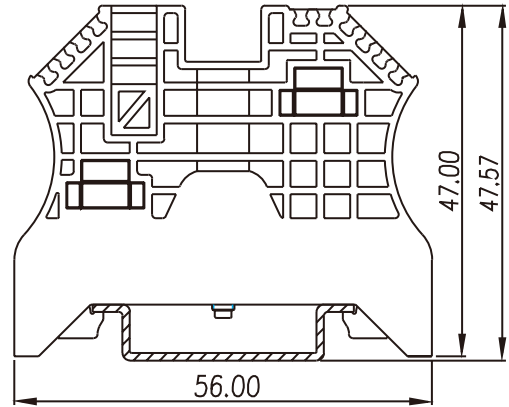

# SS7

DIN Rail Terminal Blocks > Accessories > End bracket

## Specification

Product description	End Bracket
Color	Grey
Material	PA
Inflammability class	UL94-V0
Compatible rail	TS-35, TS-35/15
Marking label	TM43W, TM49W
Package	50 pcs / box