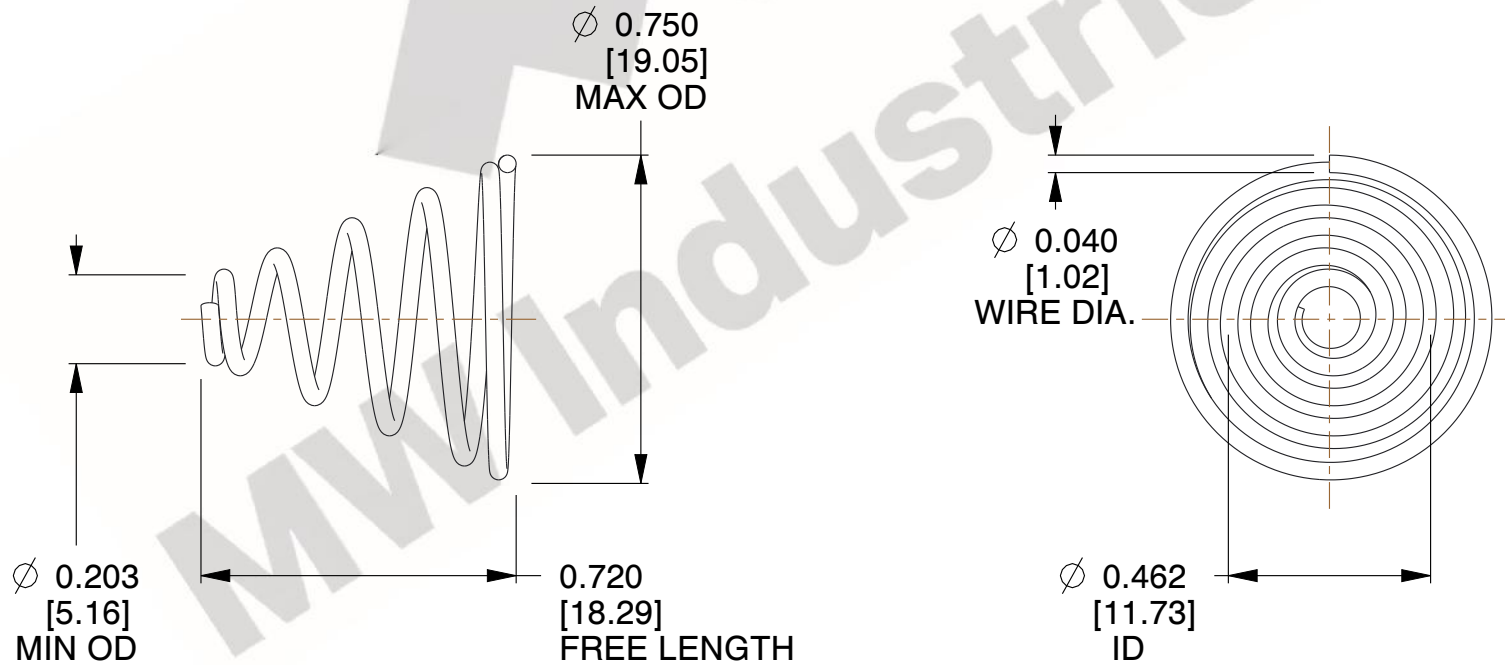

**NOTES:**

- 1. Material : Stainless Steel
- 2. Total Coils : 5.500
- 3. Solid Height : 0.450 (in)
- 4. Finish : ZINC
- 5. Ends : Closed
- 6. All Drawing Dimensions are in Inches [mm]

COMPONENT

TAPERED SPRINGS

**TA-2204CS**

TAPERED SPRINGS