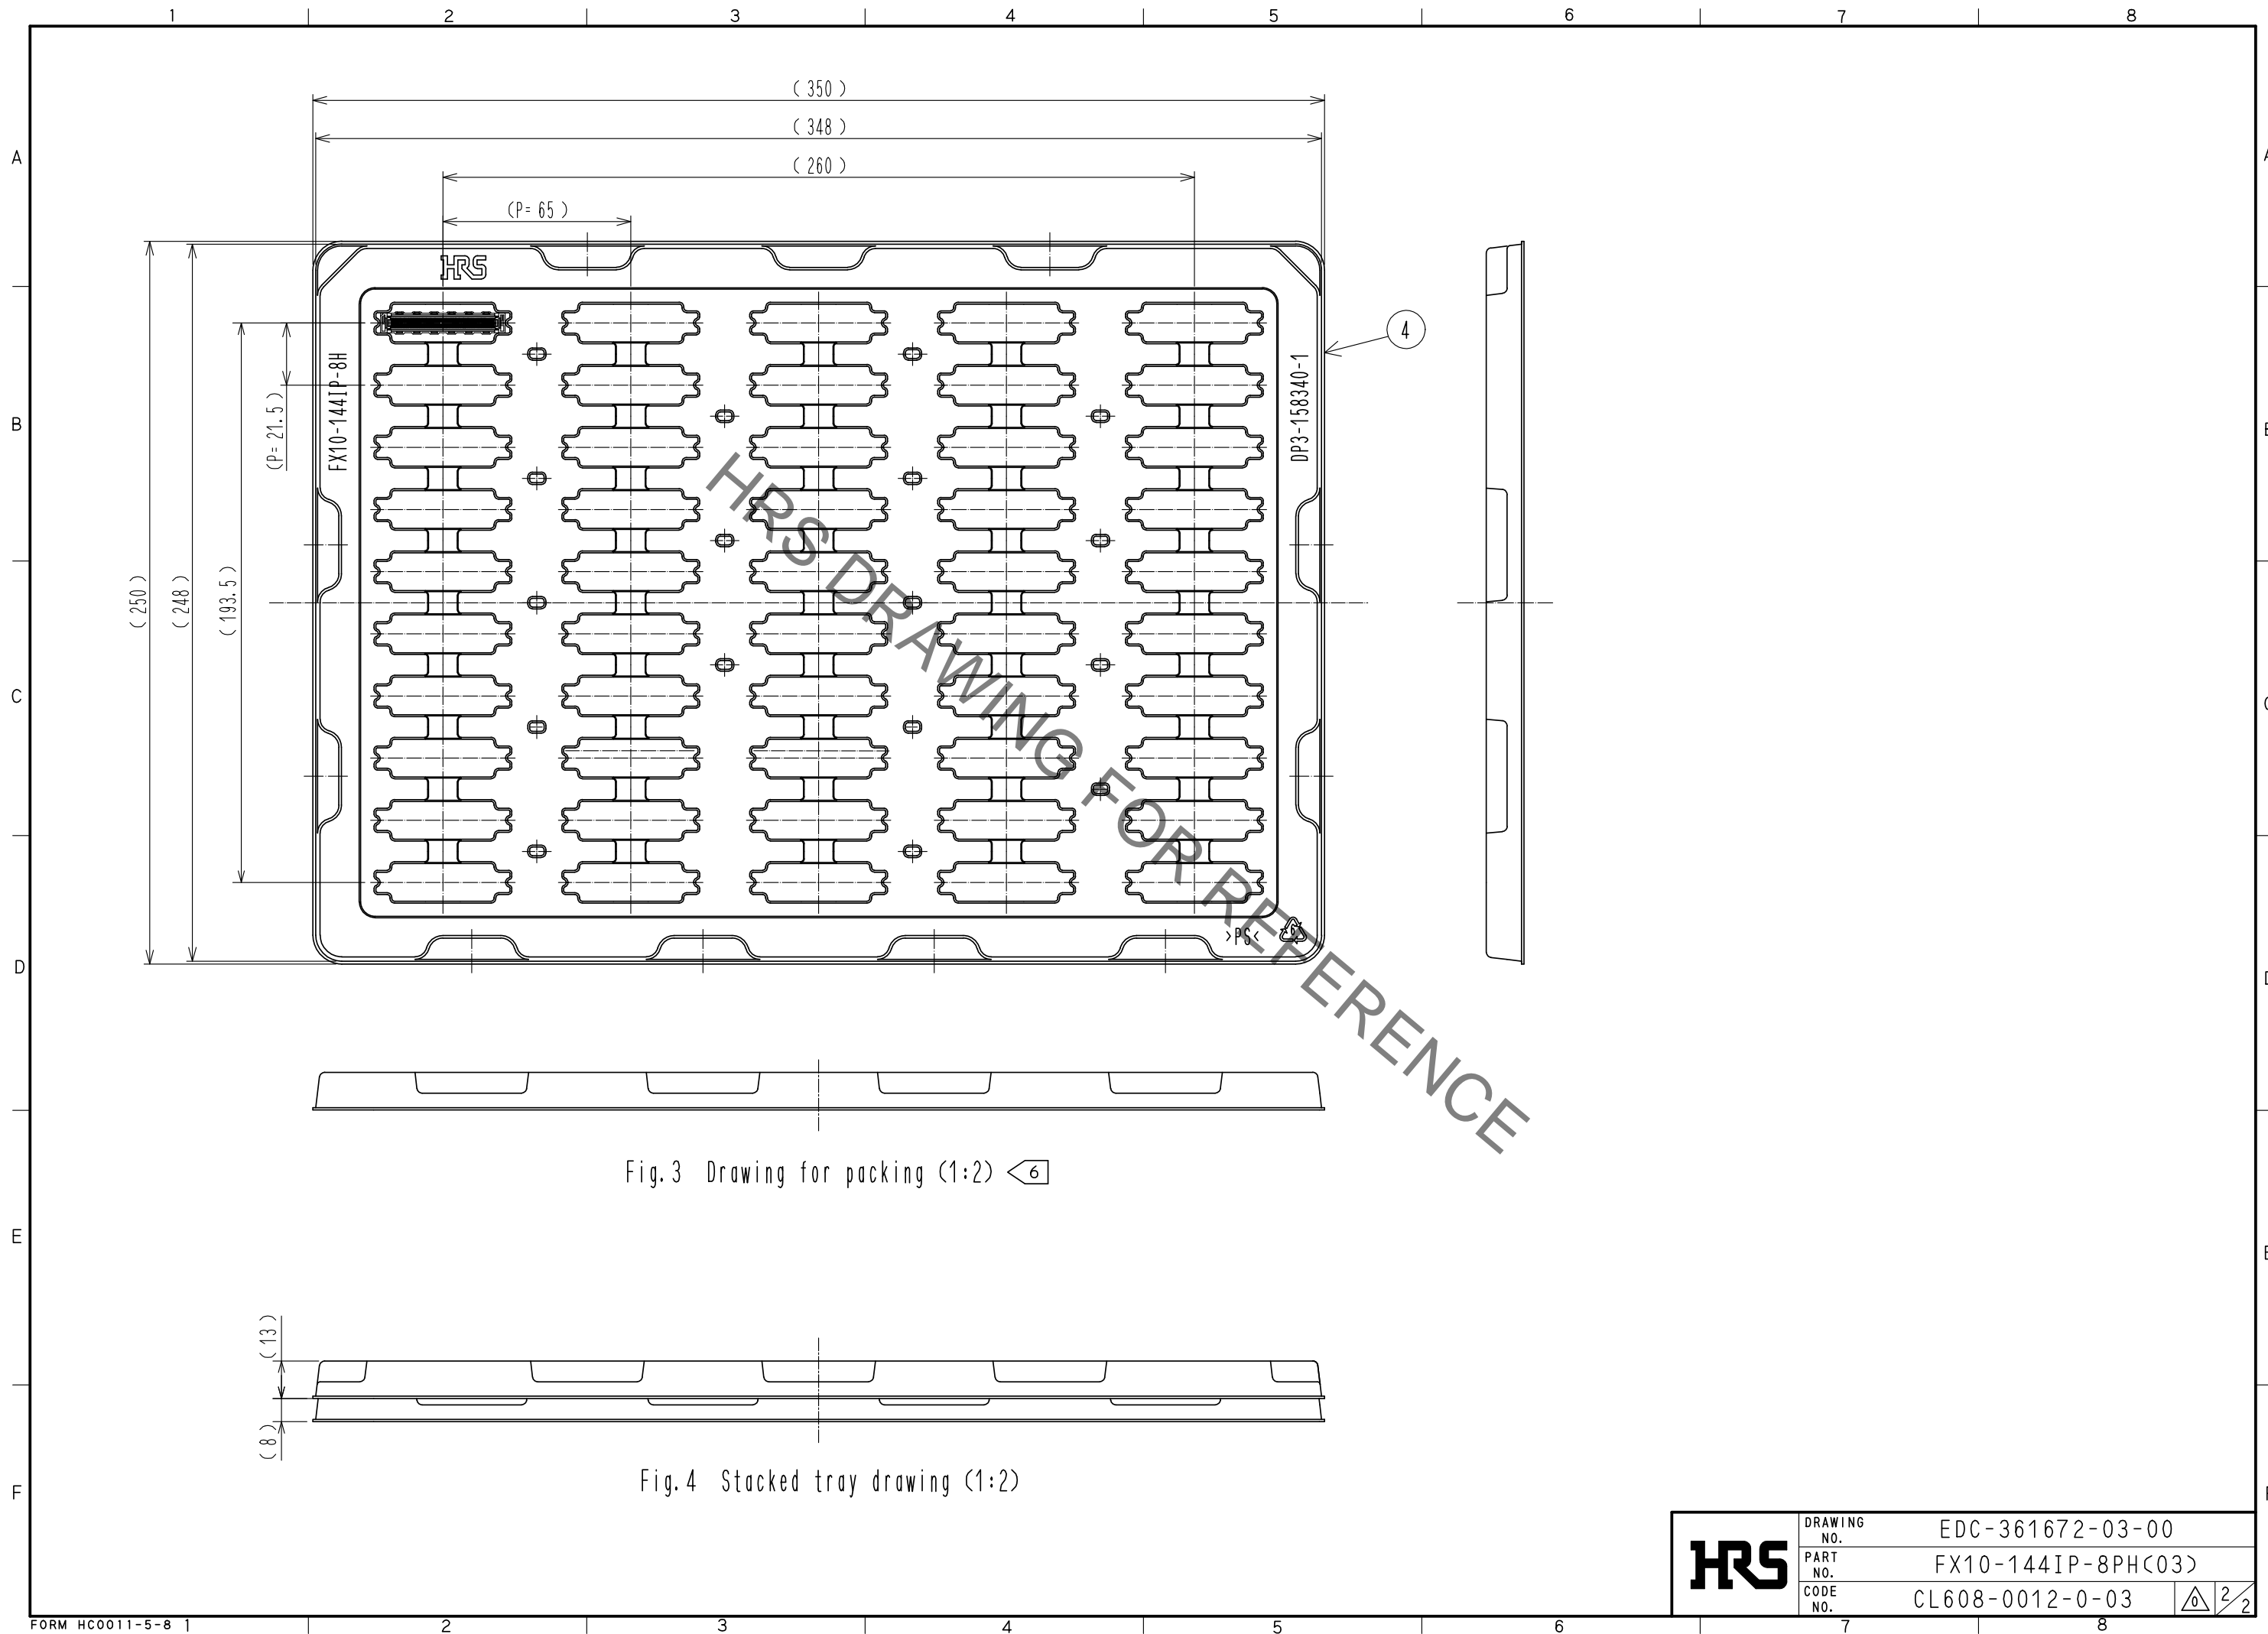

HRS	DRAWING NO.	EDC-361672-03-00
	PART NO.	FX10-144IP-8PH(03)
	CODE NO.	CL608-0012-0-03

$\triangleleft 6$ 2/2