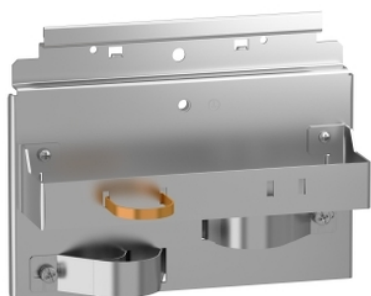

# VW3A47805

Altivar Easy 610, Altivar Process ATV600,  
Altivar Process ATV900, Altivar Machine  
ATV340, EMC plate, 55 kW...90 kW

## Main

Range of Product	Altivar Easy 610 Altivar Process ATV600 Altivar Process ATV900 Altivar Machine ATV340
Accessory / Separate Part Type	Mounting plate
Accessory / separate part category	Mounting and fixing accessory
Product compatibility	ATV610 variable speed drive 55 kW ATV610 variable speed drive 75 kW ATV610 variable speed drive 90 kW ATV630 variable speed drive 55 kW ATV630 variable speed drive 75 kW ATV630 variable speed drive 90 kW ATV930 variable speed drive 55 kW ATV930 variable speed drive 75 kW ATV930 variable speed drive 90 kW ATV340 variable speed drive 45 kW ATV340 variable speed drive 55 kW ATV340 variable speed drive 75 kW
Accessory / separate part destination	Variable speed drive

## Complementary

Kit composition	Screws 1 EMC plate bottom 1 EMC plate top clamps
Net Weight	3.68 lb(US) (1.67 kg)