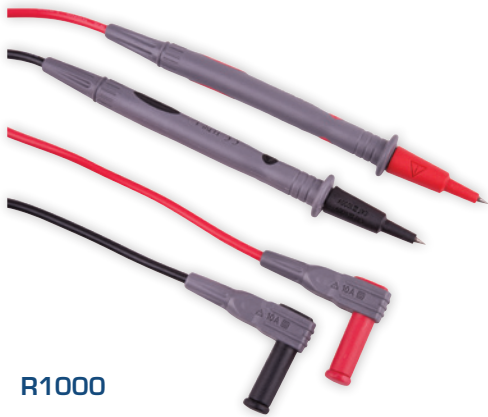

Model R1210 Alligator Clip Set, Large

- Dimensions: Length: 3.9" (99mm), Jaw: 1" (26mm)
- 1000V, 10A
- CAT III. 1000V and CAT IV. 600V

Model R1110 Test Probe Set, Sharp Point

- Sharp points for piercing insulation
- Stainless steel tips
- Probe tip length: 0.6" (16mm)
- Probe length: 3.9" (100mm)
- 1000V, 10A
- Cat. II 1000V, Cat. III 1000V and Cat. IV 600V safety ratings
- Compatible with test leads that accept 0.16" (4mm) diameter shrouded banana connectors
- 10A Maximum
- Includes protective tip caps

Model R1120 Safety Test Probe Set, Sharp Point

- Sharp points for piercing insulation
- Stainless Steel Tips
- Ergonomic grip
- Dimensions: Length: 5.6" (142mm), Tip: 0.2" (4mm)
- 1000V, 10A
- CAT III. 1000V and CAT IV. 600V
- CE certified
- Includes protective tip caps

Continued...

TECHNICAL DATA

R1130

R1140

R1000

R1220

Model R1130 Test Probe Set, Banana Style

- Banana-style spring contacts
- Dimensions: Length: 4.7" (120mm), Tip: 0.8" (19mm)
- 1000V, 10A
- CAT III. 1000V, CAT IV. 600V
- CE certified
- Includes protective caps

Model R1000 Safety Test Lead Set

- Compatible with all instruments, test probes and clips that accept 0.16" (4mm) diameter shrouded banana connectors
- Stainless steel tips
- Lead length: 48" (1.2m)
- Probe tip length: 0.2" (5mm)
- Probe tip diameter: 0.08" (2mm)
- Cat. II 1000V, Cat. III 1000V and Cat. IV 600V safety ratings
- 10A Maximum