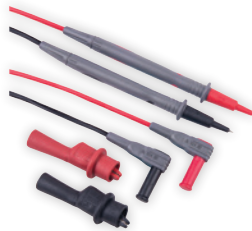

Model R1000-KIT Safety Test Lead and Alligator Clips Kit

1. Includes:
2. R1000 Safety Test Lead Set
   - R1220 Alligator Clip Set