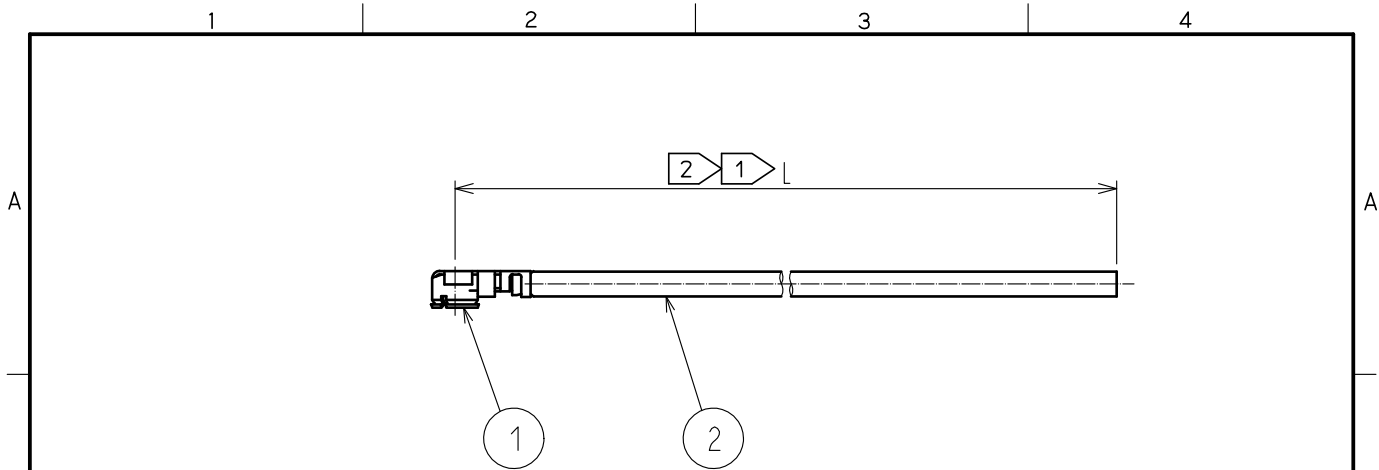

Part No.	Cable color
~066*1~	GRAY
~066*2~	BLACK

NOTE 1 We indicate the length of the harness on the last of product name, 'L' part.

2 Tolerance for [L]

Length L [mm]	Tolerance [mm]
35 ≦ L ≦ 200	±4
200 < L ≦ 500	±8
500 < L ≦ 1000	±12
1000 < L	±1.5%

3. Specifications are subject to change without notice.

【 DIMENSIONS OF CONNECTOR 】

1	U. FL-LP-066HF	CL331-0558-6	2	1.32 Dia. coaxial cable
NO.	PART NO.	CODE NO.	NO.	PART NO.

HALOGEN FREE

UNITS mm	SCALE FREE	COUNT	DESCRIPTION OF REVISIONS	DESIGNED	CHECKED	DATE
HRS HIROSE ELECTRIC CO., LTD.			APPROVED : TS. NOBE 18.06.19 CHECKED : MT. KANEKO 18.06.19 DESIGNED : MS. MATSUMOTO 18.06.19 DRAWN : MS. MATSUMOTO 18.06.19	DRAWING NO. PART NO. U. FL-LPHF6-066** - A - L CODE NO.		