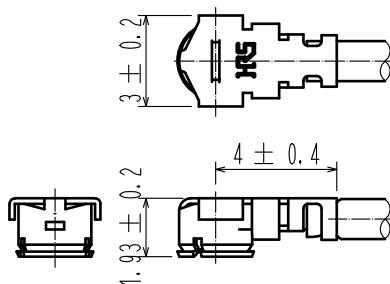

Part No.	Cable color
~066*1~	GRAY
~066*2~	BLACK

NOTE 1 We indicate the length of the harness on the last of product name, 'L' part.

2 Tolerance for [L]

Length L [mm]	Tolerance [mm]
35 ≦ L ≦ 200	±4
200 < L ≦ 500	±8
500 < L ≦ 1000	±12
1000 < L	±1.5%

3. Specifications are subject to change without notice.

【 DIMENSIONS OF CONNECTOR 】

1	U. FL-LP-066HF	CL331-0558-6	2	1.32 Dia. coaxial cable
NO.	PART NO.	CODE NO.	NO.	PART NO.

HALOGEN FREE

UNITS mm	SCALE FREE	COUNT	DESCRIPTION OF REVISIONS	DESIGNED	CHECKED	DATE
HRS HIROSE ELECTRIC CO., LTD.			APPROVED : TS. NOBE 18.06.19 CHECKED : MT. KANEKO 18.06.19 DESIGNED : MS. MATSUMOTO 18.06.19 DRAWN : MS. MATSUMOTO 18.06.19	DRAWING NO. PART NO. U. FL-LPHF6-066** - A - L CODE NO.		