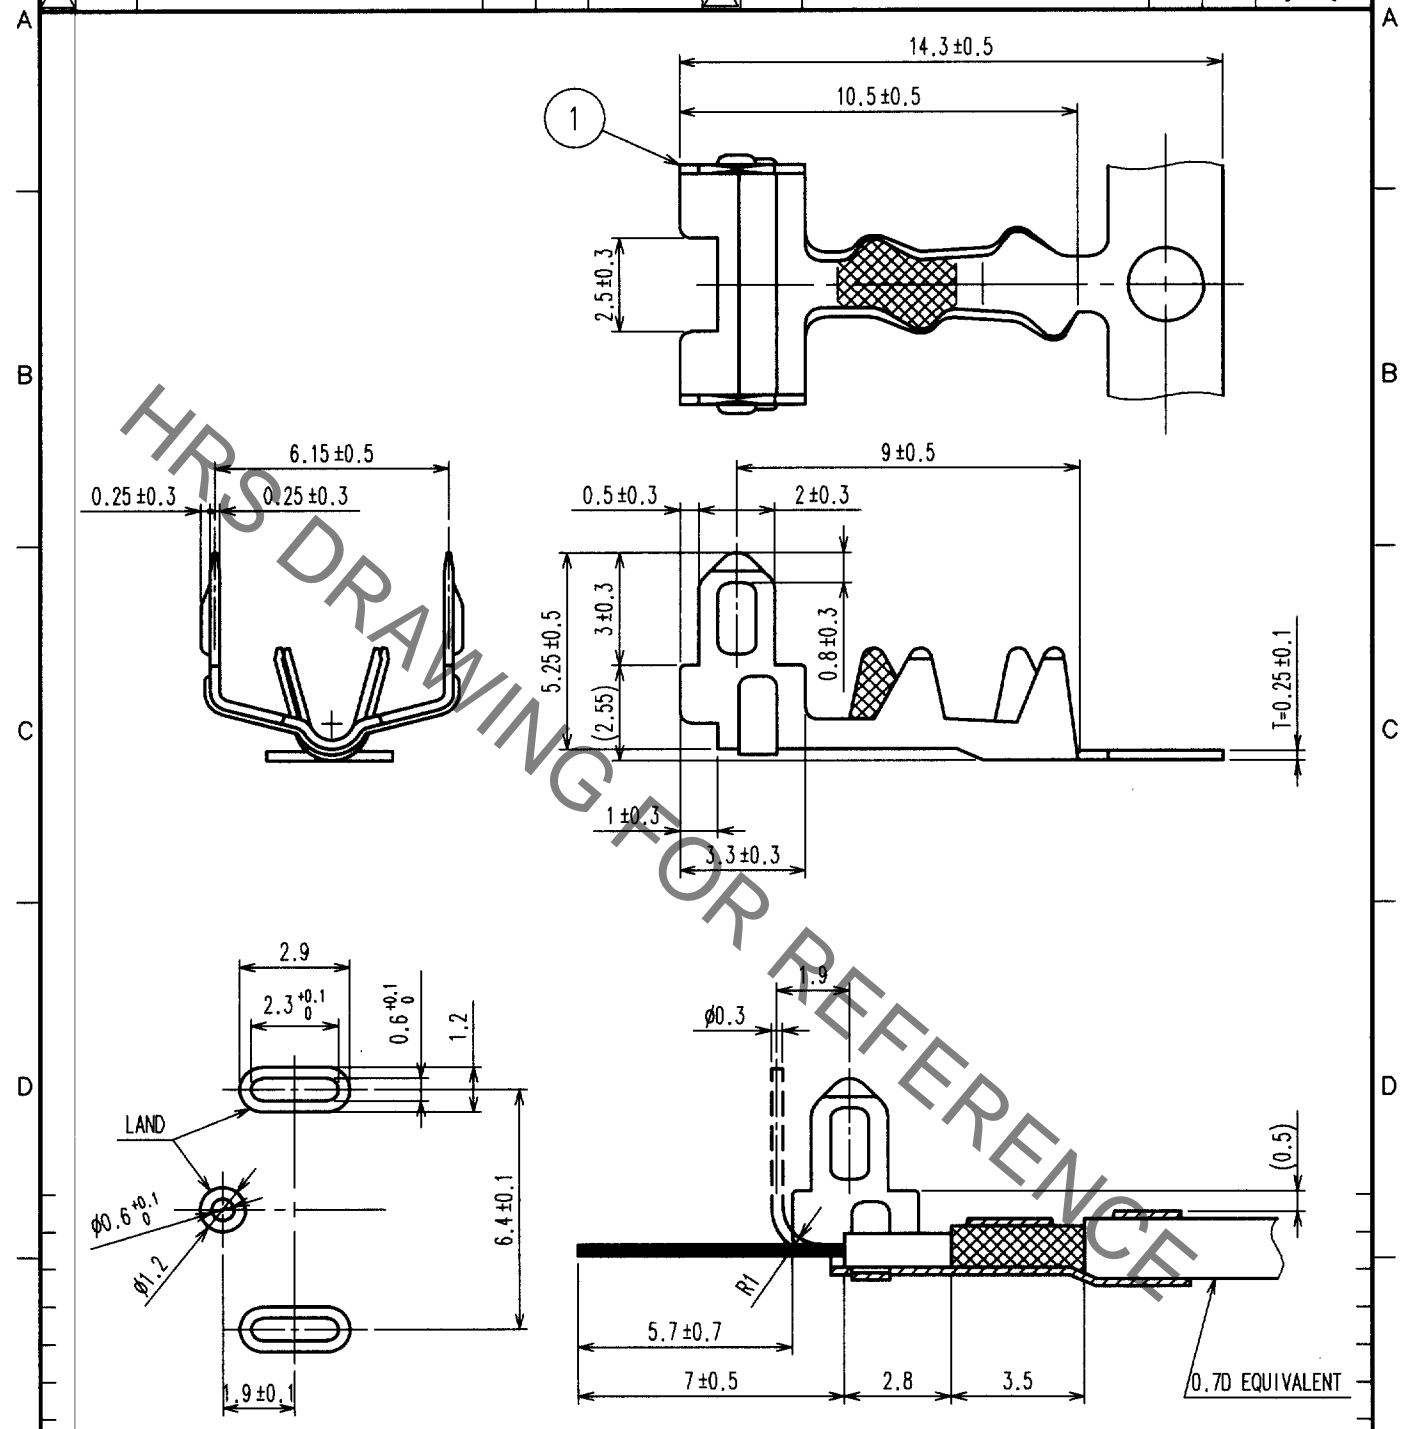

1		2			3			4		
COUNT	DESCRIPTION OF REVISIONS	BY	CHKD	DATE	COUNT	DESCRIPTION OF REVISIONS	BY	CHKD	DATE	
▲					▲				..	
▲					▲				..	
▲					▲				..	

1		BRASS		TIN PLATED	
NO.	MATERIAL		FINISH, REMARKS		
CODE NO. (OLD) CL				DRAWN T. IKEDA '01.12.05	DESIGNED T. IKEDA '01.12.12
				CHECKED <i>M. Okada</i> '01.12.12	APPROVED <i>K. Aoto</i> '02.2.25
				RELEASED	
DRAWING NO. EDC4-165514			PART NO. GTA-0.7CF		
SACLE 5 : 1			CODE NO. CL755-0074-2		
UNITS mm			1/1		