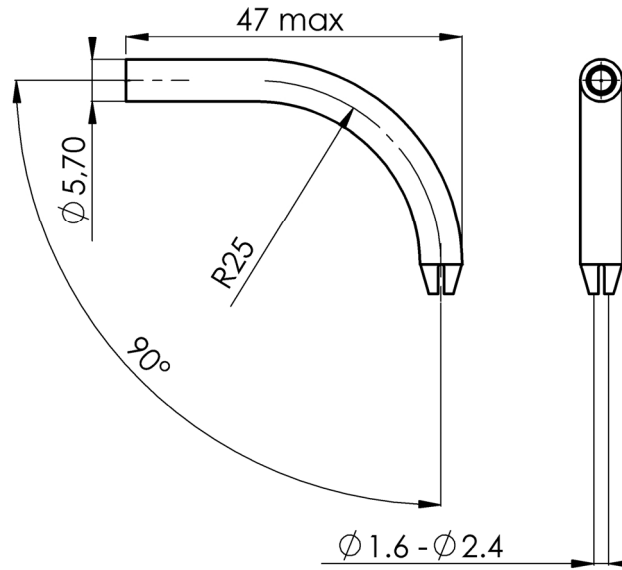

Title : LC long curved boot 90°, pack 100

Series
LC

Issue
26 Nov. 04

Page
1/2

Dimensions : mm [inches]

Short and long boot

Red boot not supplied

Only short boot

GENERAL

- Compatible with LC connectors
- Suitable for use with cable size Ø 1.6 to 2.4 mm
- Flammability = UL94 V0
- Colour : **Grey**
- Packaging : 100

CREATION						RADIALL [®]
N°:						101, rue P. Hoffmann
PEN/EP: 02 05						93116 ROSNY/BOIS
Name: LV	26 Nov. 04	Duplex rmk added	LV			FRANCE
Date: 26 July 04	15 Nov. 04	Color added	LV			Tel : (33) 0149353535
Appr.:	Issue	Revisions	Name	Appr.		Fax : (33) 0148546363

□ LC duplex assembly remark when both short and long boots are used :

Case n°1 :

Same boot on the same fiber,

Same fiber from side A to side B,

The cable length is different (11 mm / connector)

Case n°2 :

Different boot on the same fiber,

Same fiber from side A to side A