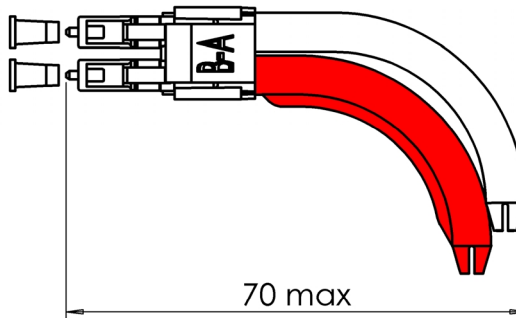

Title : LC long curved boot 90°, pack 100

Series
LC

Issue
26 Nov. 04

Page
1/2

Dimensions : mm [inches]

Short and long boot

Red boot not supplied

Only short boot

GENERAL

- Compatible with LC connectors
- Suitable for use with cable size Ø 1.6 to 2.4 mm
- Flammability = UL94 V0
- Colour : **Grey**
- Packaging : 100

CREATION						RADIALL [®]
N°:						101, rue P. Hoffmann
PEN/EP: 02 05						93116 ROSNY/BOIS
Name: LV	26 Nov. 04	Duplex rmk added	LV			FRANCE
Date: 26 July 04	15 Nov. 04	Color added	LV			Tel : (33) 0149353535
Appr.:	Issue	Revisions	Name	Appr.		Fax : (33) 0148546363

□ LC duplex assembly remark when both short and long boots are used :

Case n°1 :

Same boot on the same fiber,

Same fiber from side A to side B,

The cable length is different (11 mm / connector)

Case n°2 :

Different boot on the same fiber,

Same fiber from side A to side A