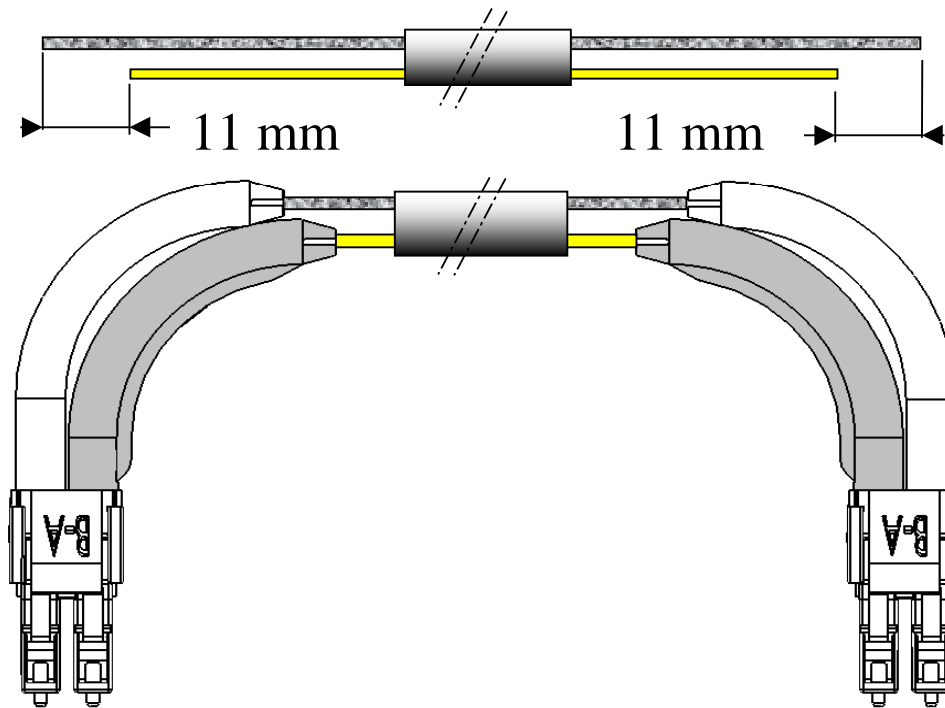

Title : LC long curved boot 90°, pack 100

Series
LC

Issue
26 Nov. 04

Page
1/2

Dimensions : mm [inches]

Short and long boot

Red boot not supplied

Only short boot

GENERAL

- Compatible with LC connectors
- Suitable for use with cable size Ø 1.6 to 2.4 mm
- Flammability = UL94 V0
- Colour : **Grey**
- Packaging : 100

CREATION						RADIALL [®]
N°:						101, rue P. Hoffmann
PEN/EP: 02 05						93116 ROSNY/BOIS
Name: LV	26 Nov. 04	Duplex rmk added	LV			FRANCE
Date: 26 July 04	15 Nov. 04	Color added	LV			Tel : (33) 0149353535
Appr.:	Issue	Revisions	Name	Appr.		Fax : (33) 0148546363

□ LC duplex assembly remark when both short and long boots are used :

Case n°1 :

Same boot on the same fiber,

Same fiber from side A to side B,

The cable length is different (11 mm / connector)

Case n°2 :

Different boot on the same fiber,

Same fiber from side A to side A