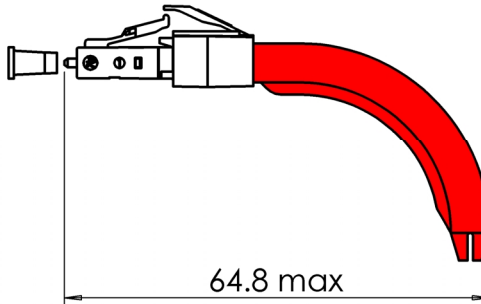

Title : LC long curved boot 90°, pack 100

Series
LC

Issue
26 Nov. 04

Page
1/2

Dimensions : mm [inches]

Short and long boot

Red boot not supplied

Only short boot

GENERAL

- Compatible with LC connectors
- Suitable for use with cable size Ø 1.6 to 2.4 mm
- Flammability = UL94 V0
- Colour : **Grey**
- Packaging : 100

CREATION						RADIALL [®]
N°:						101, rue P. Hoffmann
PEN/EP: 02 05						93116 ROSNY/BOIS
Name: LV	26 Nov. 04	Duplex rmk added	LV			FRANCE
Date: 26 July 04	15 Nov. 04	Color added	LV			Tel : (33) 0149353535
Appr.:	Issue	Revisions	Name	Appr.		Fax : (33) 0148546363

□ LC duplex assembly remark when both short and long boots are used :

Case n°1 :

Same boot on the same fiber,

Same fiber from side A to side B,

The cable length is different (11 mm / connector)

Case n°2 :

Different boot on the same fiber,

Same fiber from side A to side A