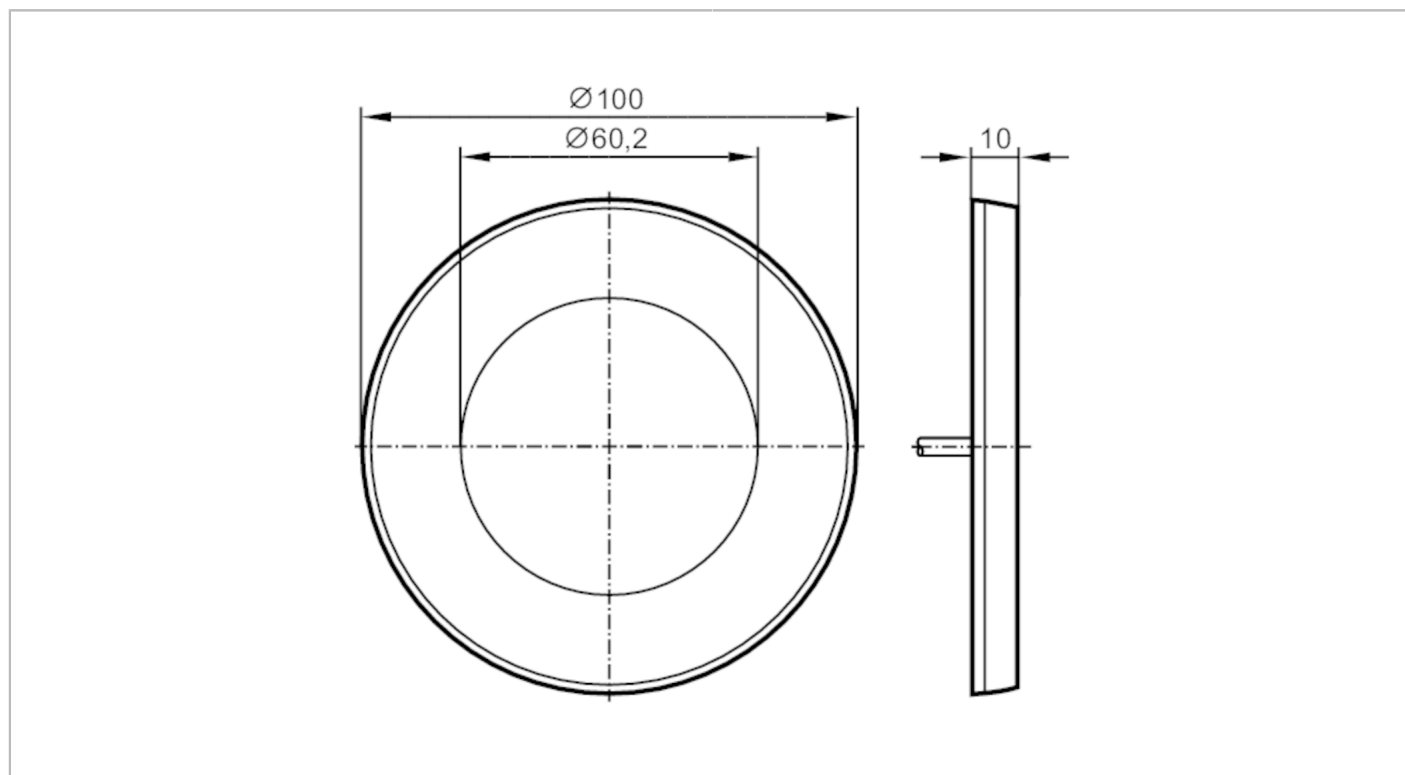

E80374

Coloured surround for touch sensors

RED COVER RING FOR KT

Application	
Design	for type KT50
Mechanical data	
Weight [g]	32
Dimensions [mm]	100 x 10 x 100
Materials	polycarbonate-ABS red
Remarks	
Pack quantity	2 pcs.