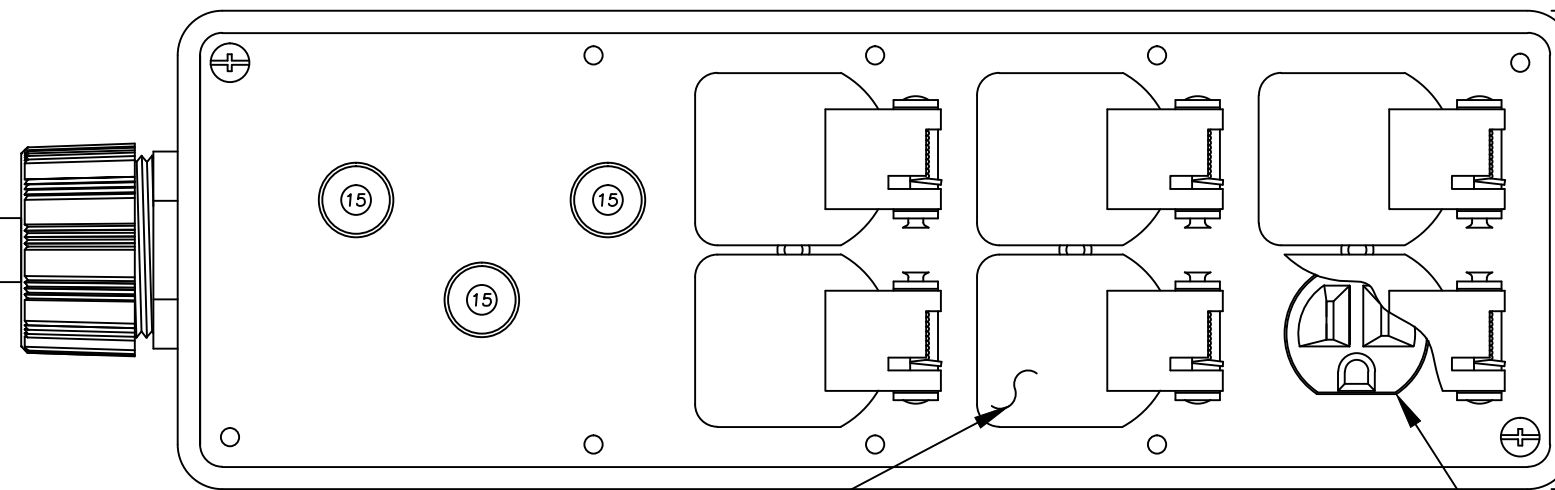

13 12 11 10 9 8 7 6 5 4 3 2 1

J
I
H
G
F
E
D
C
B
A

(6) 15A CIRCUIT BREAKERS

SIDE 1

NEMA 5-15 PLUG
COLOR: YELLOW

NEOTEX RUBBER BOX
COLOR: YELLOW

5.5 [140]
REF

11.75 [298.5]
REF

25 FEET [7.62 M]
#12-3 SOOW CORD
COLOR: BLACK

4.0 [102]
REF

SIDE 2

VINYL COVER PLATE
WITH POLYCARBONATE FLIP LIDS
COLOR: YELLOW

(6) NEMA 5-15 DUPLEX RECEPTACLES
WITH FLIP LIDS

RELEASE SALES DRAWING EC NO.: IFC2016-0119 DRWN: KCOX01 2015/07/24 CH'KD: HRUIZ01 2015/07/24 APPR: JFMURPHY 2015/08/27	QUALITY SYMBOL	GENERAL TOLERANCES (UNLESS SPECIFIED)		DIMENSION STYLE INCH/MM		SCALE NTS	DESIGN UNITS INCH	THIRD ANGLE PROJECTION		
	▼=0	mm	INCH	DRAWN BY	DATE	TITLE				
	∇=0	4 PLACES	±---	±---	KCOX01	2015/07/24	3103 W/ (6) 5-15 DUPLEX 25 FOOT #12-3 SOOW CORD (6) 15A CIRCUIT BREAKERS			
		3 PLACES	±---	±.005	CHECKED BY	DATE				
		2 PLACES	±.13	±.010	HRUIZ01	2015/07/24				
	1 PLACE	±.25	±.020	APPROVED BY	DATE	MOLEX INCORPORATED				
		ANGULAR ±1/2°		JFMURPHY	2015/08/27	DOCUMENT NO. SD-130135-052		SHEET NO. 1 OF 1		
		DRAFT WHERE APPLICABLE MUST REMAIN WITHIN DIMENSIONS		MATERIAL NO. 1301350400		THIS DRAWING CONTAINS INFORMATION THAT IS PROPRIETARY TO MOLEX INCORPORATED AND SHOULD NOT BE USED WITHOUT WRITTEN PERMISSION				
				SIZE C						