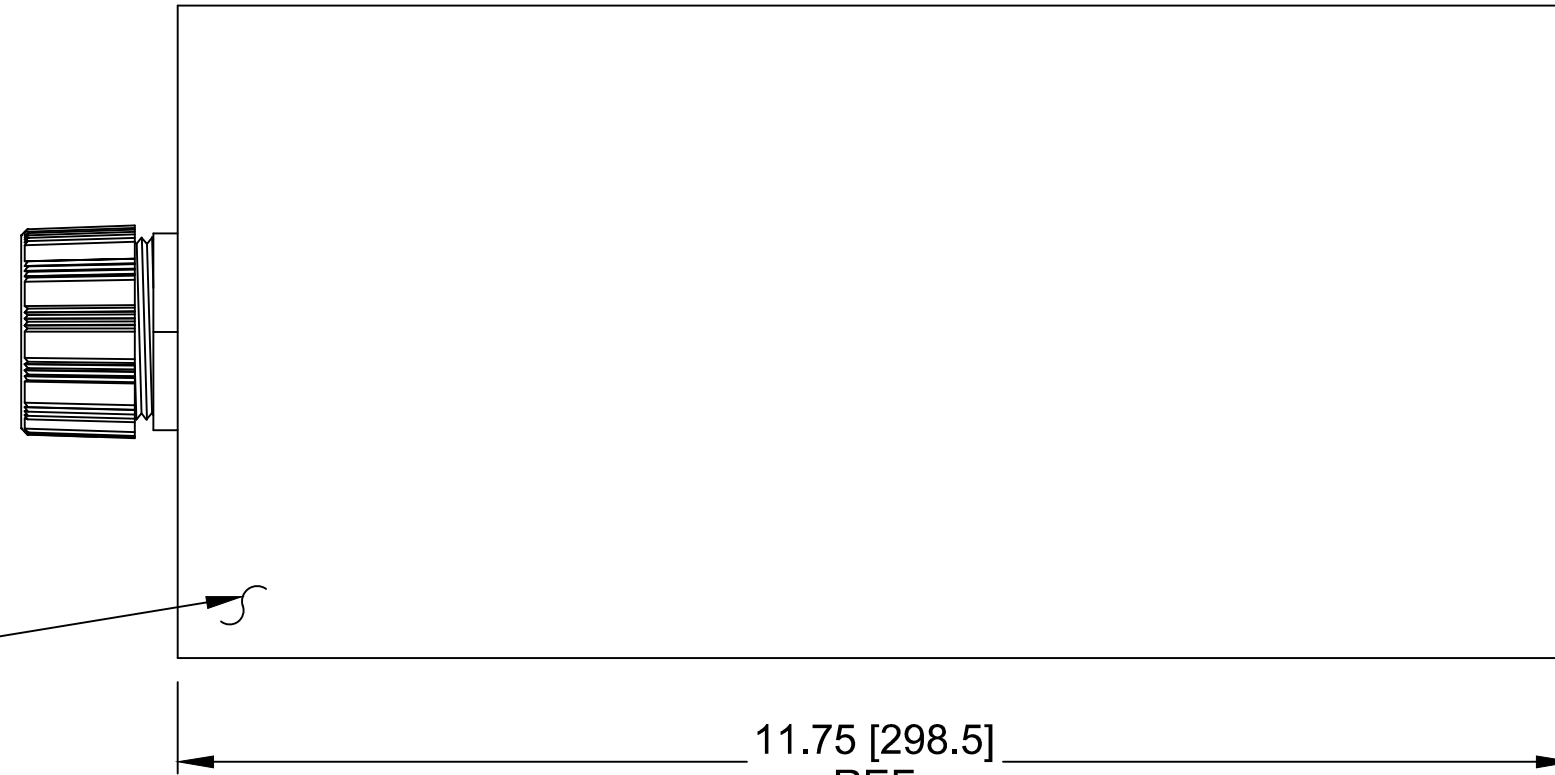

13 12 11 10 9 8 7 6 5 4 3 2 1

J
I
H
G
F
E
D
C
B
A

(6) 15A CIRCUIT BREAKERS

SIDE 1

NEMA 5-15 PLUG
COLOR: YELLOW

NEOTEX RUBBER BOX
COLOR: YELLOW

5.5 [140]
REF

11.75 [298.5]
REF

25 FEET [7.62 M]
#12-3 SOOW CORD
COLOR: BLACK

4.0 [102]
REF

SIDE 2

VINYL COVER PLATE
WITH POLYCARBONATE FLIP LIDS
COLOR: YELLOW

(6) NEMA 5-15 DUPLEX RECEPTACLES
WITH FLIP LIDS

RELEASE SALES DRAWING EC NO.: IFC2016-0119 DRWN: KCOX01 2015/07/24 CH'KD: HRUIZ01 2015/07/24 APPR: JFMURPHY 2015/08/27	QUALITY SYMBOL	GENERAL TOLERANCES (UNLESS SPECIFIED)		DIMENSION STYLE INCH/MM		SCALE NTS	DESIGN UNITS INCH	THIRD ANGLE PROJECTION		
	▼=0	mm	INCH	DRAWN BY	DATE	TITLE				
	∇=0	4 PLACES	±---	±---	KCOX01	2015/07/24	3103 W/ (6) 5-15 DUPLEX 25 FOOT #12-3 SOOW CORD (6) 15A CIRCUIT BREAKERS			
		3 PLACES	±---	±.005	CHECKED BY	DATE				
		2 PLACES	±.13	±.010	HRUIZ01	2015/07/24				
	1 PLACE	±.25	±.020	APPROVED BY	DATE	MOLEX INCORPORATED				
		ANGULAR ±1/2°		JFMURPHY	2015/08/27	DOCUMENT NO. SD-130135-052		SHEET NO. 1 OF 1		
		DRAFT WHERE APPLICABLE MUST REMAIN WITHIN DIMENSIONS		MATERIAL NO. 1301350400		THIS DRAWING CONTAINS INFORMATION THAT IS PROPRIETARY TO MOLEX INCORPORATED AND SHOULD NOT BE USED WITHOUT WRITTEN PERMISSION				
				SIZE C						