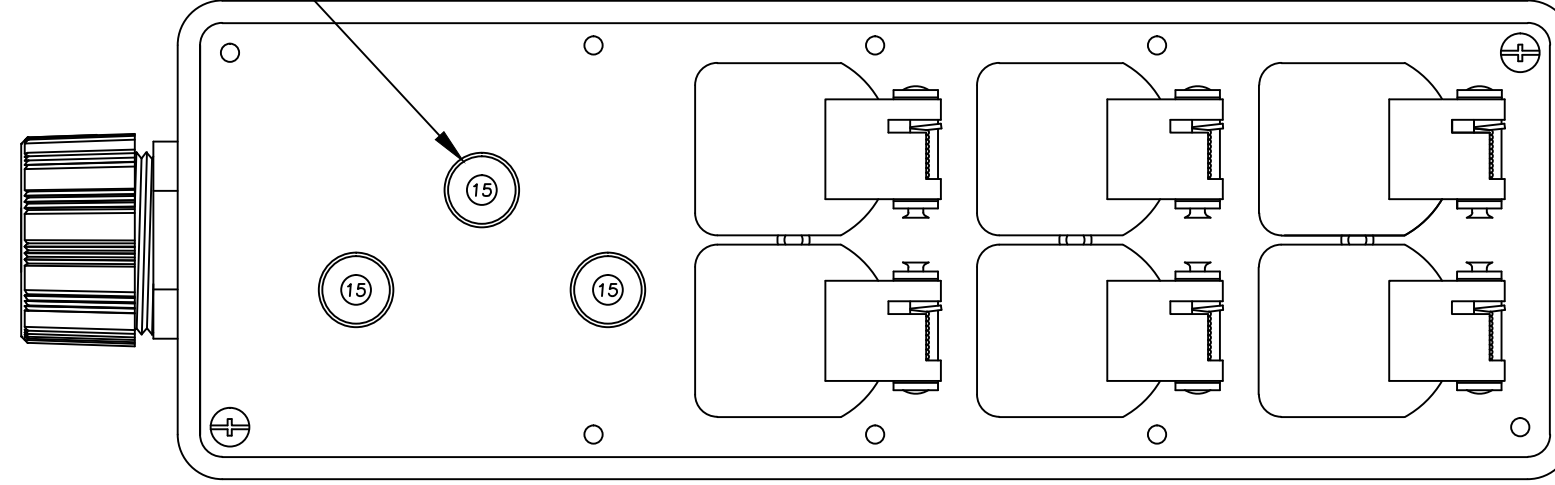

13 12 11 10 9 8 7 6 5 4 3 2 1

J
I
H
G
F
E
D
C
B
A

(6) 15A CIRCUIT BREAKERS

SIDE 1

NEMA 5-15 PLUG
COLOR: YELLOW

NEOTEX RUBBER BOX
COLOR: YELLOW

5.5 [140]
REF

11.75 [298.5]
REF

25 FEET [7.62 M]
#12-3 SOOW CORD
COLOR: BLACK

4.0 [102]
REF

SIDE 2

VINYL COVER PLATE
WITH POLYCARBONATE FLIP LIDS
COLOR: YELLOW

(6) NEMA 5-15 DUPLEX RECEPTACLES
WITH FLIP LIDS

RELEASE SALES DRAWING EC NO.: IFC2016-0119 DRWN: KCOX01 2015/07/24 CH'KD: HRUIZ01 2015/07/24 APPR: JFMURPHY 2015/08/27	QUALITY SYMBOL	GENERAL TOLERANCES (UNLESS SPECIFIED)		DIMENSION STYLE INCH/MM		SCALE NTS	DESIGN UNITS INCH	THIRD ANGLE PROJECTION		
	▼=0	mm	INCH	DRAWN BY	DATE	TITLE				
	∇=0	4 PLACES	±---	±---	KCOX01	2015/07/24	3103 W/ (6) 5-15 DUPLEX 25 FOOT #12-3 SOOW CORD (6) 15A CIRCUIT BREAKERS			
		3 PLACES	±---	±.005	CHECKED BY	DATE				
		2 PLACES	±.13	±.010	HRUIZ01	2015/07/24				
	1 PLACE	±.25	±.020	APPROVED BY	DATE	MOLEX INCORPORATED				
		ANGULAR ±1/2°		JFMURPHY	2015/08/27	DOCUMENT NO. SD-130135-052		SHEET NO. 1 OF 1		
		DRAFT WHERE APPLICABLE MUST REMAIN WITHIN DIMENSIONS		MATERIAL NO. 1301350400		THIS DRAWING CONTAINS INFORMATION THAT IS PROPRIETARY TO MOLEX INCORPORATED AND SHOULD NOT BE USED WITHOUT WRITTEN PERMISSION				
				SIZE C						