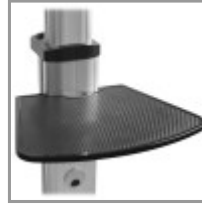

Laptop Shelf for DMCS3270XP Rolling TV/Monitor Cart

MODEL NUMBER: **DM3270SHELF**

Shelf accessory attaches to Tripp Lite rolling cart to hold a laptop, webcam, Blu-ray player or other audio/video component.

Features

Add Extra Audio/Video Components to Your Tripp Lite Rolling TV/Monitor Cart

This black plastic shelf accessory easily clamps to the sides of your Tripp Lite DMCS3270XP mobile cart. The height-adjustable shelf holds up to 11 lbs (4.9 kgs), allowing you to add a laptop, webcam, Blu-ray or DVD player or other equipment to your mobile A/V application.

Specifications

OVERVIEW	
UPC Code	037332257895
Accessory Type	Rack Shelves
Accessory Class	Display Mount Accessories
PHYSICAL	
Color	Black
Material of Construction	Plastic
Housing Color	Black
Maximum Weight Capacity (lbs.)	11
Maximum Weight Capacity (kg)	5
Receptacle Color	Black
Shipping Dimensions (hwd / in.)	18.10 x 13.50 x 3.10

Highlights

- Clamps to your Tripp Lite DMCS3270XP mobile TV/monitor cart
- Provides space for laptop, webcam, Blu-ray player or other audio/video equipment
- Height-adjustable black plastic shelf holds up to 11 lbs (4.9 kgs)