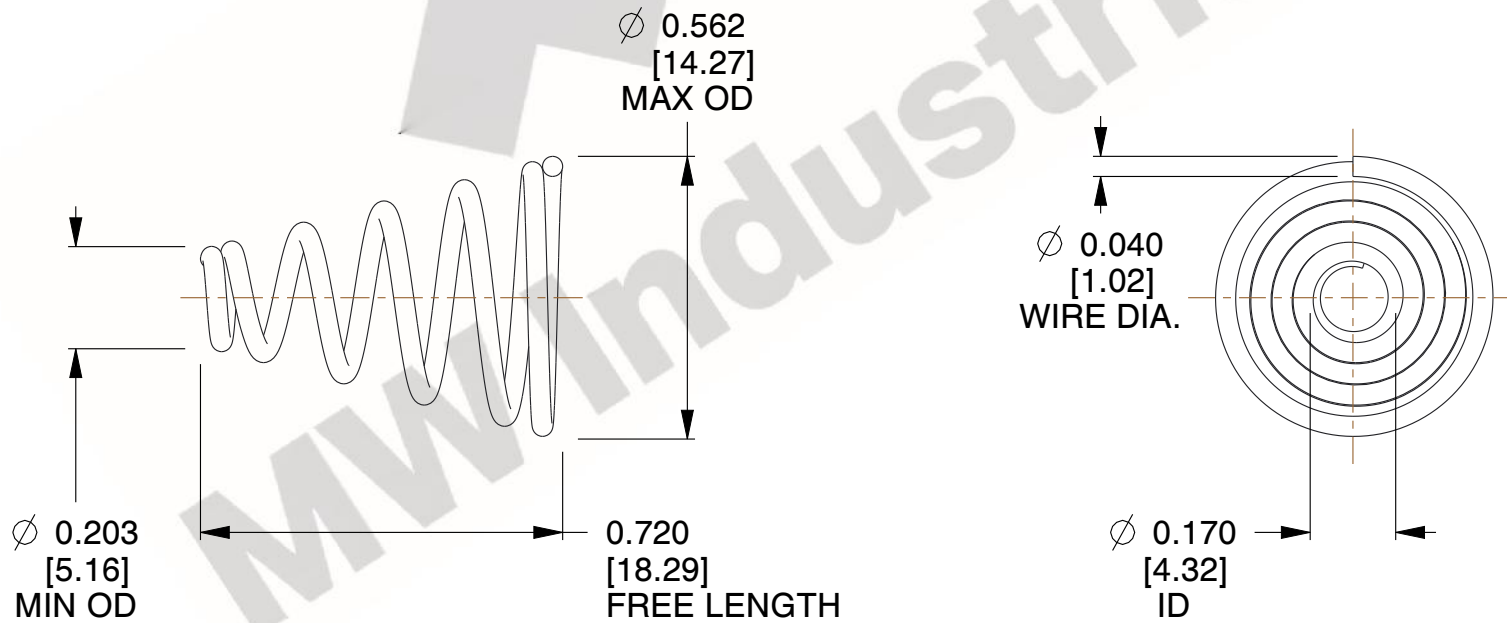

NOTES:

1. Material : Stainless Steel
2. Total Coils : 5.750
3. Solid Height : 0.450 (in)
4. Finish : ZINC
5. Ends : Closed
6. All Drawing Dimensions are in Inches [mm]

COMPONENT

TAPERED SPRINGS

TA-2204CS

TAPERED SPRINGS