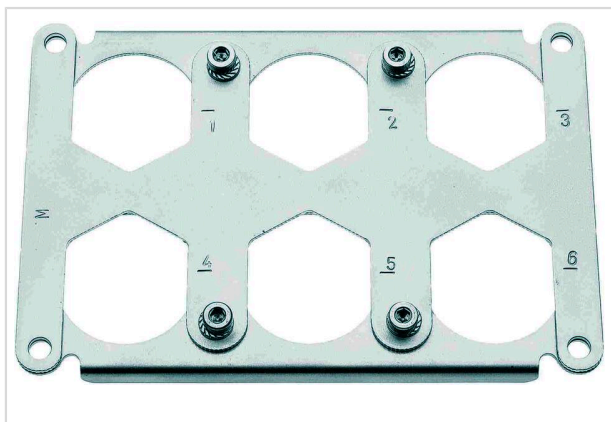

## Han 48HPR frame for 6XHC350A for male

Image is for illustration purposes only. Please refer to product description.

Part number	09 40 048 9806
Specification	Han 48HPR frame for 6XHC350A for male
HARTING eCatalogue	<a href="https://b2b.harting.com/09400489806">https://b2b.harting.com/09400489806</a>

### Identification

Category	Accessories
Series of hoods/housings	Han <sup>®</sup> HPR
Type of accessory	Frame
Description of the accessory	for male inserts 6x Han <sup>®</sup> HC Modular 350

### Version

Gender	Male
Size	48 HPR