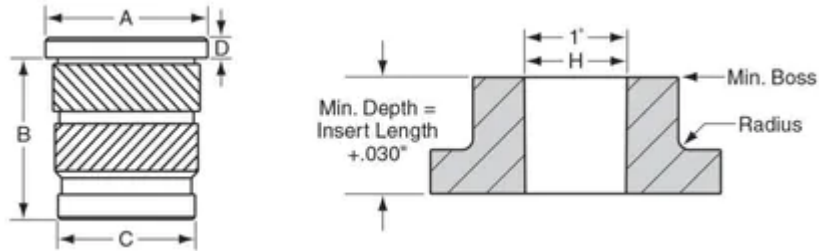

H3824X500C

A	0.55 in
B	0.5 in
Boss Size	0.936 in
Brand	RAF
C	0.465 in
D	0.065 in
Finish	None
Hole Size	0.468 in
Material	Brass
Series	HC
Thread Size	3/8-24

PRODUCT OPTIONS

Finish
None
Black Oxide (25)
Bright Dip (13)
Bright Tin over Copper Flash (14)
Cad Plate - Clear Chromate (2)
Cad Plate - Clear Chromate - Commercial (1)

Cad Plate - Yellow Chromate (3)
Chrome - Bright (10)
Chrome - Satin (11)
Chrome over Nickel (4)
Electro Tin (16)
Electro Tin - Nickel Undercoat (44)
Electro Tin - Solder 60/40 (27)
Hot Tin Dip (15)
Nickel (5)
Nickel - Ductile (37)
Zinc - Black (42)
Zinc - Blue (43)
Zinc - Clear Chromate (12)
Zinc - Yellow Chromate (28)