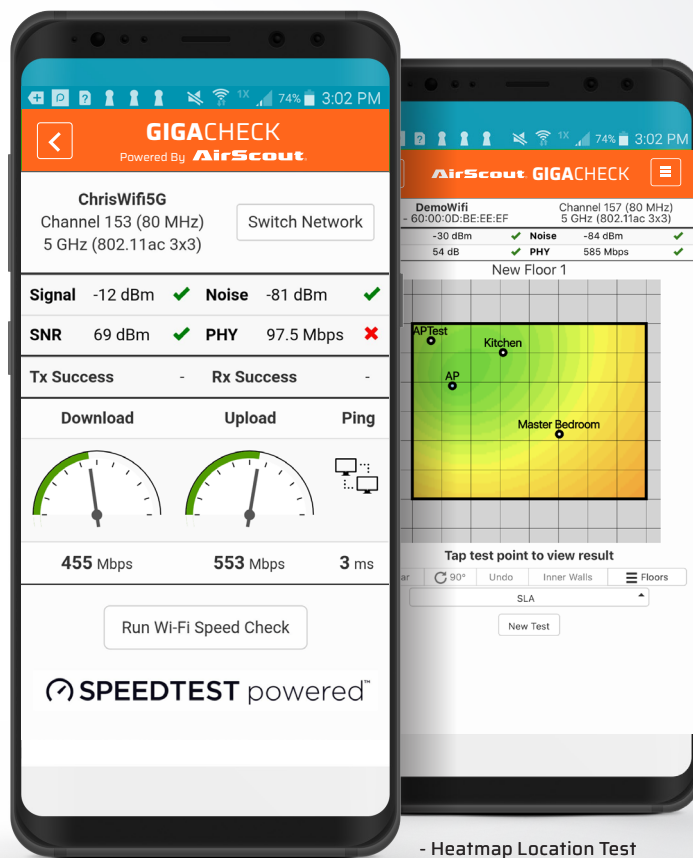

ORDERING INFORMATION:

CAT. NO.	DESCRIPTION
AGC350	AirScout GigaCheck Master unit with charger
AGC-PWR	Charger, 12V
ASB302	Soft Case
AGC-HMP	Heatmap

- Wi-Fi® Test Results

- Heatmap Location Test

1390 Aspen Way Vista, CA • 92081

TC-AGC 08/20

Latin America Phone : 1.760.510.0558 | EMEA Phone: +44 (0) 1633 927050
©2020 Tempo Communications Inc. • An ISO 9001 Company

EMEA Address: Tempo Europe Limited • Brecon House,
William Brown Close, Cwmbran • NP44 3AB, UK

Follow us @TempoComms