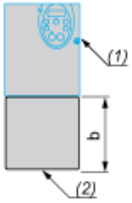

UL Type 1 Conformity Kits

Dimensions

- (1) Drive
- (2) Kit

Dimensions in mm

VW3	A31814, A31815	A31816	A31817
b	68	96	99

Dimensions in in.

VW3	A31814, A31815	A31816	A31817
b	2.68	3.78	3.90