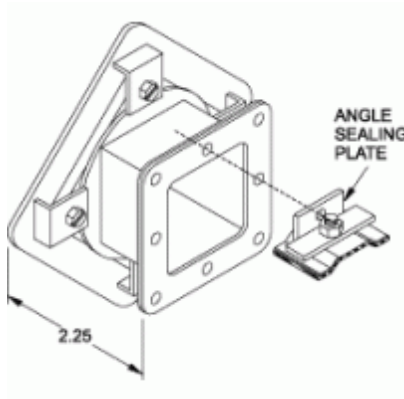

## Swivel Nipple 1485 V Series

Box Entry Swivel Nipple Part No.	Standard Swivel Nipple Part No.	Size
1485BV1 <sup>1</sup>	1485BV2 <sup>2</sup>	2.5 x 2.5
1485CV1 <sup>1</sup>	1485CV2 <sup>2</sup>	4 x 4
1485DV1 <sup>1</sup>	1485DV2 <sup>2</sup>	6 x 6
1485EV1 <sup>1</sup>	1485EV2 <sup>2</sup>	8 x 8

<sup>1</sup> One angle sealing plate included

<sup>2</sup> Two angle sealing plates included

*Data subject to change without notice*

© 2023. Hammond Manufacturing Ltd. All rights reserved.