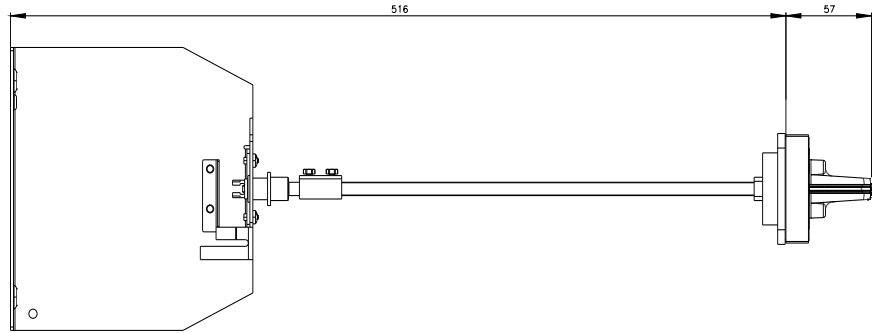

last modified:

6/11/2021