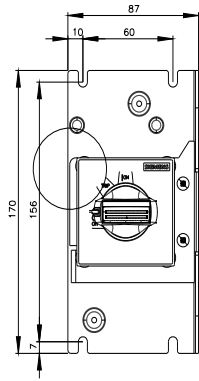

last modified:

6/11/2021