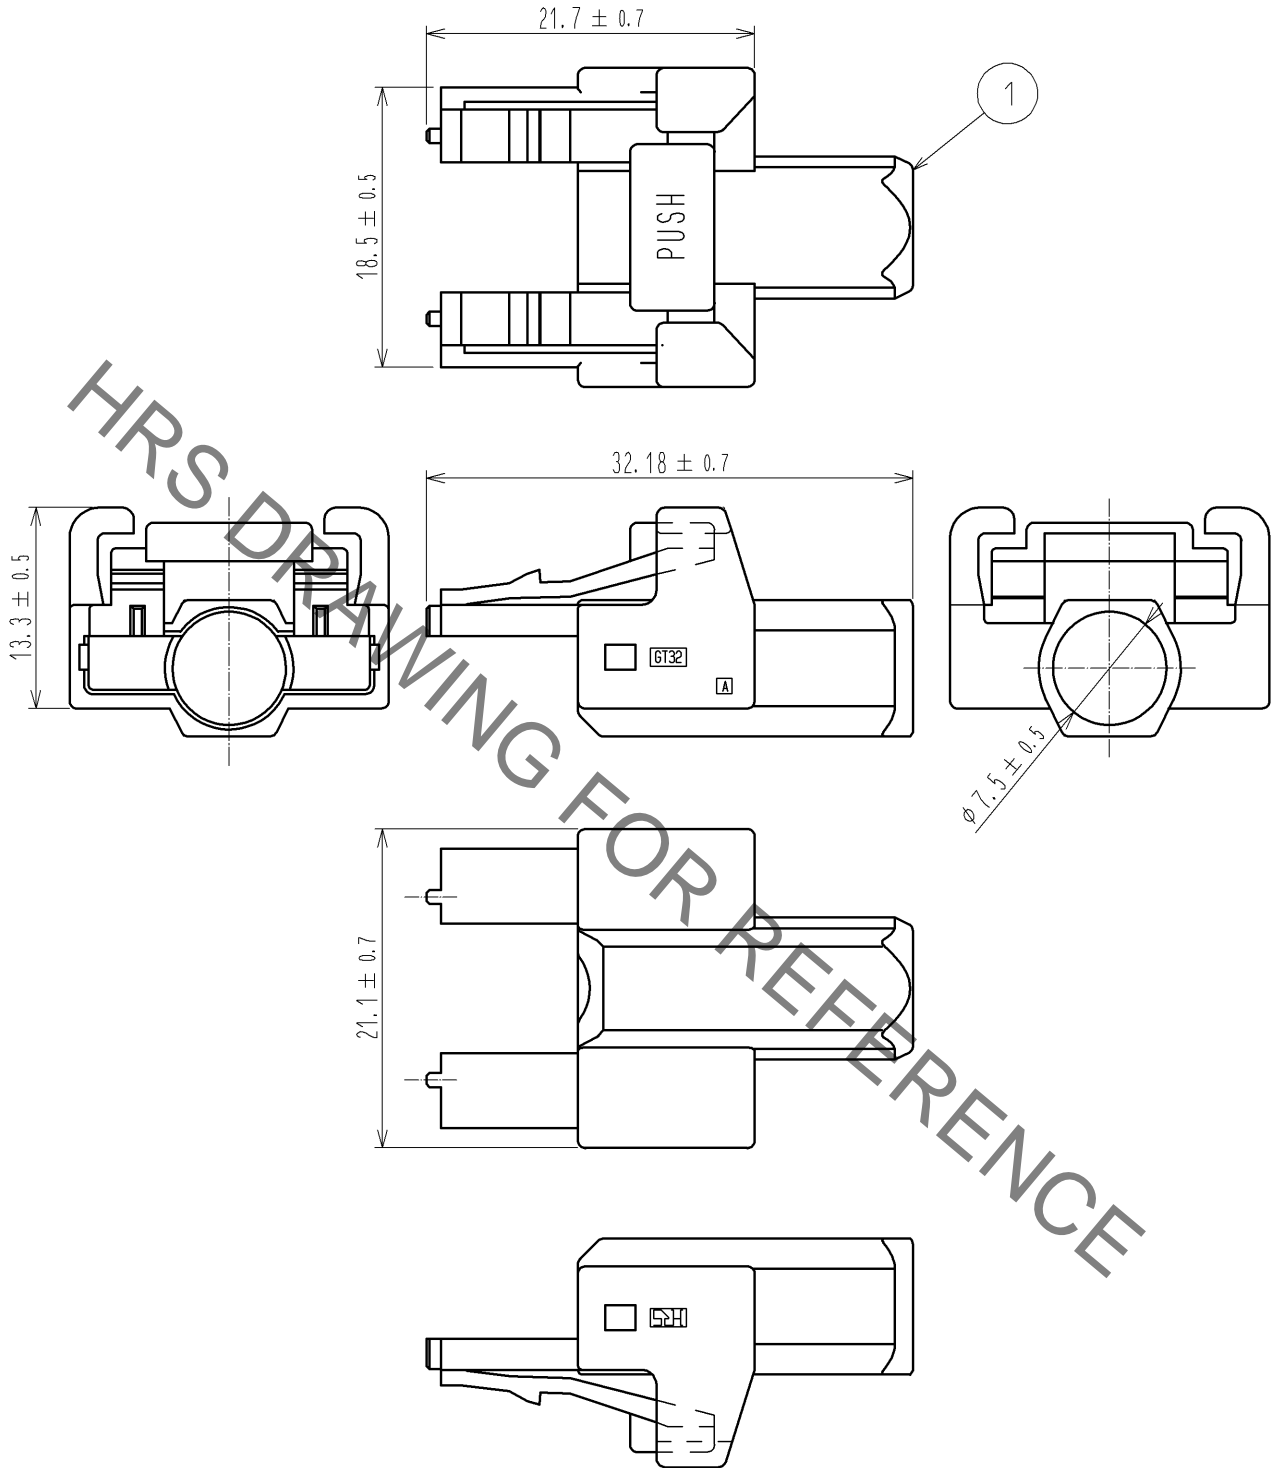

ELV, RoHS COMPLIANT

1	PBT	DARK GRAY						
NO.	MATERIAL	FINISH	REMARKS	NO.	MATERIAL	FINISH	REMARKS	
UNITS mm			SCALE 2 : 1		DESCRIPTION OF REVISIONS	DESIGNED	CHECKED	DATE
<b>HRS</b> HIROSE ELECTRIC CO., LTD.	APPROVED	: AR. SHIRAI	12.10.09	DRAWING NO.	EDC4-168284-00			
	CHECKED	: AR. SHIRAI	12.10.09	PART NO.	GT32-10S-HU			
	DESIGNED	: TS. KUBOTA	12.10.09	CODE NO.	CL782-0003-7-00			
	DRAWN	: TS. KUBOTA	12.10.09		1/1			