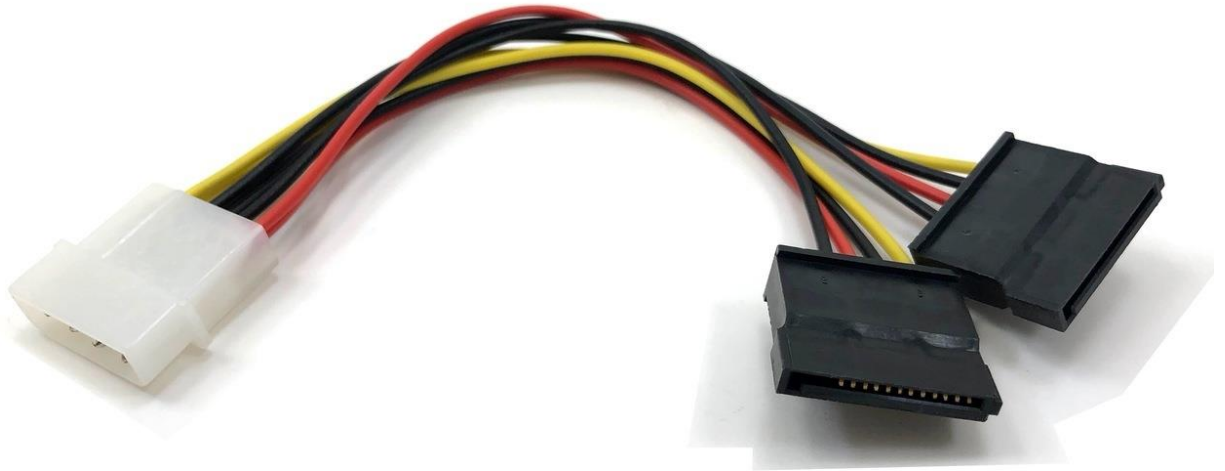

## 6in Dual SATA Power Adapter F04-131

### Product Overview

---

5.25" Male To SATA 15-Pin Female X 2 DC Power Adapter Y Cable

- Power two serial ATA internal hard drives to a 5.25" 4-pin Molex connector

- All relevant materials are complied with RoHS directive.

SATA III compliant