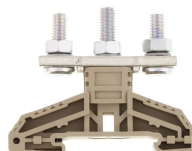

REACH Conform	yes
REACH Reference date	2023-01-17
REACH Candidate Substance Note	No
RoHS Conform	yes

Media

Accessories

##INVERSE##CONTA-CONNECT

High-power stud terminal, Stud connection, Mounting type: Mounting rail TS 35/7.5, Rated cross-section: 120 mm², Width: 32 mm, Colour: Beige

Article number	Article name	GTIN (EAN)	Packaging unit
17003.2	HSK 120/M10 B BG	4044211131487	10 ST

High-power stud terminal, Stud connection, Mounting type: Mounting rail TS 35/7.5, Rated cross-section: 120 mm², Width: 32 mm, Colour: Beige

Article number	Article name	GTIN (EAN)	Packaging unit
17004.2	HSK 120/M12 B BG	4044211131494	10 ST

High-power stud terminal, Stud connection, Mounting type: Mounting rail TS 35/7.5, Rated cross-section: 50 mm², Width: 21 mm, Colour: Beige

Article number	Article name	GTIN (EAN)	Packaging unit
17002.2	HSK 50/M8 B BG	4044211131470	10 ST

High-power stud terminal, Stud connection, Mounting type: Mounting rail TS 35/7.5, Rated cross-section: 35 mm², Width: 16 mm, Colour: Beige