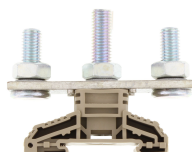

High-power stud terminal, Stud connection, Mounting type: Mounting rail TS 35/7.5, Rated cross-section: 120 mm², Width: 32 mm, Colour: Beige

Article number	Article name	GTIN (EAN)	Packaging unit
17007.2	HSK 120/M10 B/B BG	4044211131524	10 ST

##INVERSE##CONTA-CONNECT