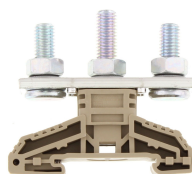

High-power stud terminal, Stud connection, Mounting type: Mounting rail TS 35/7.5, Rated cross-section: 50 mm², Width: 21 mm, Colour: Beige

Article number	Article name	GTIN (EAN)	Packaging unit
17006.2	HSK 50/M8 B/B BG	4044211131517	10 ST