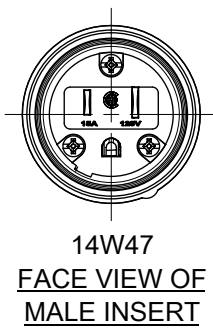

MATERIAL NO.	ENGINEERING NO.	DESCRIPTION	PRODUCT LENGTH
1301430134	14W47A143	14W47 W25FT 14-3SO 15W47	25 FT +12.0/-0.0 IN
1301430137	14W47A163	14W47 W25FT 16-3SO 15W47	25 FT +12.0/-0.0 IN
1301430138	14W47B123	14W47 W50FT 12-3SO 15W47	50 FT +24.0/-0.0 IN
1301430140	14W47B143	14W47 W50FT 14-3SO 15W47	50 FT +24.0/-0.0 IN
1301430143	14W47B163	14W47 W50FT 16-3SO 15W47	50 FT +24.0/-0.0 IN
1301430148	14W47D123	14W47 W100FT 12-3SO 15W47	100 FT +24.0/-0.0 IN
1301430150	14W47D143	14W47 W100FT 14-3SO 15W47	100 FT +24.0/-0.0 IN
1301430153	14W47D163	14W47 W100FT 16-3SO 15W47	100 FT +24.0/-0.0 IN
1301430154	14W47L143	14W47 W6FT 14-3SO 15W47	6 FT +9.0/-0.0 IN

NEMA 5-15; 15A 125V; 2-POLE/3-WIRE

ITEM NO.	DESCRIPTION	MATERIAL	QTY.
1	MALE INSERT ASSY.	NYLON, POLYCARBONATE, BRASS PLATING - NICKEL OR ZINC	1
2	WATERTITE - MALE HUSK	SILICONE	1
3	GROMMET	RUBBER	2
4	FRICTION RING	NYLON	2
5	COMPRESSION NUT YELLOW	NYLON	2
6	YELLOW SOOW CORD	COPPER WIRE	1
7	WATERTITE - FEMALE HUSK	SILICONE	1
8	CLOSURE CAP YELLOW	SILICONE	1
9	FEMALE INSERT ASSY.	NYLON, POLYCARBONATE, BRASS PLATING - NICKEL OR ZINC	1
10	CABLE GLOVE	SILICONE	2
11	RETAINING SCREW	STAINLESS STEEL	6

THIS DRAWING CONTAINS INFORMATION THAT IS PROPRIETARY TO MOLEX ELECTRONIC TECHNOLOGIES, LLC AND SHOULD NOT BE USED WITHOUT WRITTEN PERMISSION

DIMENSION UNITS	SCALE	CURRENT REV	DESC: REMOVED OBSOLETE PART NUMBER AS PER PCN#511695.
INCH	NTS	730178	
GENERAL TOLERANCES (UNLESS SPECIFIED)		DRWN: SANTHN	2022/11/30
ANGULAR TOL ± °		CHKD: GGA	2023/01/04
4 PLACES ±		APPR: GGA	2023/01/04
3 PLACES ±		INITIAL REVISION:	
2 PLACES ±		DRWN: PPURSUTANDEL	2019/06/21
1 PLACE ±		APPR: HKNEELAND	2020/05/19
0 PLACES ±		DOCUMENT NUMBER	
DRAFT WHERE APPLICABLE MUST REMAIN WITHIN DIMENSIONS		THIRD ANGLE PROJECTION	DRAWING
		SERIES	MATERIAL NUMBER
		B-SIZE	130143
		CUSTOMER	SEE TABLE
		DOC TYPE	PSD
		DOC PART	000
		REVISION	A1
		SHEET NUMBER	1 OF 1

**molex**

WATERTITE CORDSET  
PLUG AND CONNECTOR WITH CORD

PRODUCT CUSTOMER DRAWING

1301430140

GENERAL MARKET