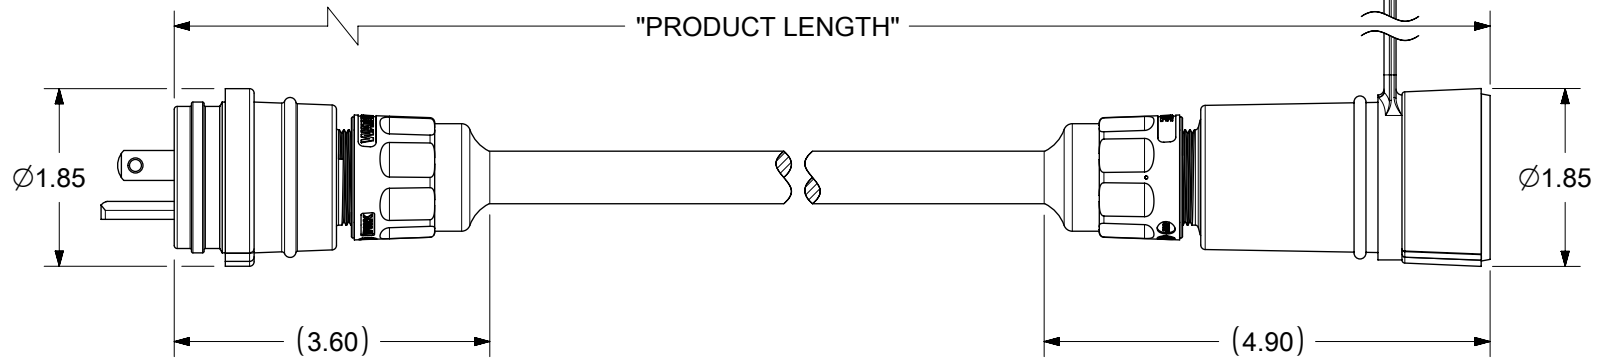

MATERIAL NO.	ENGINEERING NO.	DESCRIPTION	PRODUCT LENGTH
1301430134	14W47A143	14W47 W25FT 14-3SO 15W47	25 FT +12.0/-0.0 IN
1301430137	14W47A163	14W47 W25FT 16-3SO 15W47	25 FT +12.0/-0.0 IN
1301430138	14W47B123	14W47 W50FT 12-3SO 15W47	50 FT +24.0/-0.0 IN
1301430140	14W47B143	14W47 W50FT 14-3SO 15W47	50 FT +24.0/-0.0 IN
1301430143	14W47B163	14W47 W50FT 16-3SO 15W47	50 FT +24.0/-0.0 IN
1301430148	14W47D123	14W47 W100FT 12-3SO 15W47	100 FT +24.0/-0.0 IN
1301430150	14W47D143	14W47 W100FT 14-3SO 15W47	100 FT +24.0/-0.0 IN
1301430153	14W47D163	14W47 W100FT 16-3SO 15W47	100 FT +24.0/-0.0 IN
1301430154	14W47L143	14W47 W6FT 14-3SO 15W47	6 FT +9.0/-0.0 IN

NEMA 5-15; 15A 125V; 2-POLE/3-WIRE

ITEM NO.	DESCRIPTION	MATERIAL	QTY.
1	MALE INSERT ASSY.	NYLON, POLYCARBONATE, BRASS PLATING - NICKEL OR ZINC	1
2	WATERTITE - MALE HUSK	SILICONE	1
3	GROMMET	RUBBER	2
4	FRICTION RING	NYLON	2
5	COMPRESSION NUT YELLOW	NYLON	2
6	YELLOW SOOW CORD	COPPER WIRE	1
7	WATERTITE - FEMALE HUSK	SILICONE	1
8	CLOSURE CAP YELLOW	SILICONE	1
9	FEMALE INSERT ASSY.	NYLON, POLYCARBONATE, BRASS PLATING - NICKEL OR ZINC	1
10	CABLE GLOVE	SILICONE	2
11	RETAINING SCREW	STAINLESS STEEL	6

THIS DRAWING CONTAINS INFORMATION THAT IS PROPRIETARY TO MOLEX ELECTRONIC TECHNOLOGIES, LLC AND SHOULD NOT BE USED WITHOUT WRITTEN PERMISSION

DIMENSION UNITS	SCALE	CURRENT REV	DESC: REMOVED OBSOLETE PART NUMBER AS PER PCN#511695.
INCH	NTS	730178	
GENERAL TOLERANCES (UNLESS SPECIFIED)		DRWN: SANTHN	2022/11/30
ANGULAR TOL ± °		CHKD: GGA	2023/01/04
4 PLACES ±		APPR: GGA	2023/01/04
3 PLACES ±		INITIAL REVISION:	
2 PLACES ±		DRWN: PPURSUTANDEL	2019/06/21
1 PLACE ±		APPR: HKNEELAND	2020/05/19
0 PLACES ±		DOCUMENT NUMBER	
DRAFT WHERE APPLICABLE MUST REMAIN WITHIN DIMENSIONS		THIRD ANGLE PROJECTION	DRAWING
		SERIES	MATERIAL NUMBER
		B-SIZE	130143
		CUSTOMER	SEE TABLE
		DOC TYPE	PSD
		DOC PART	000
		REVISION	A1
		SHEET NUMBER	1 OF 1

**molex**

WATERTITE CORDSET  
PLUG AND CONNECTOR WITH CORD

PRODUCT CUSTOMER DRAWING

1301430140

GENERAL MARKET