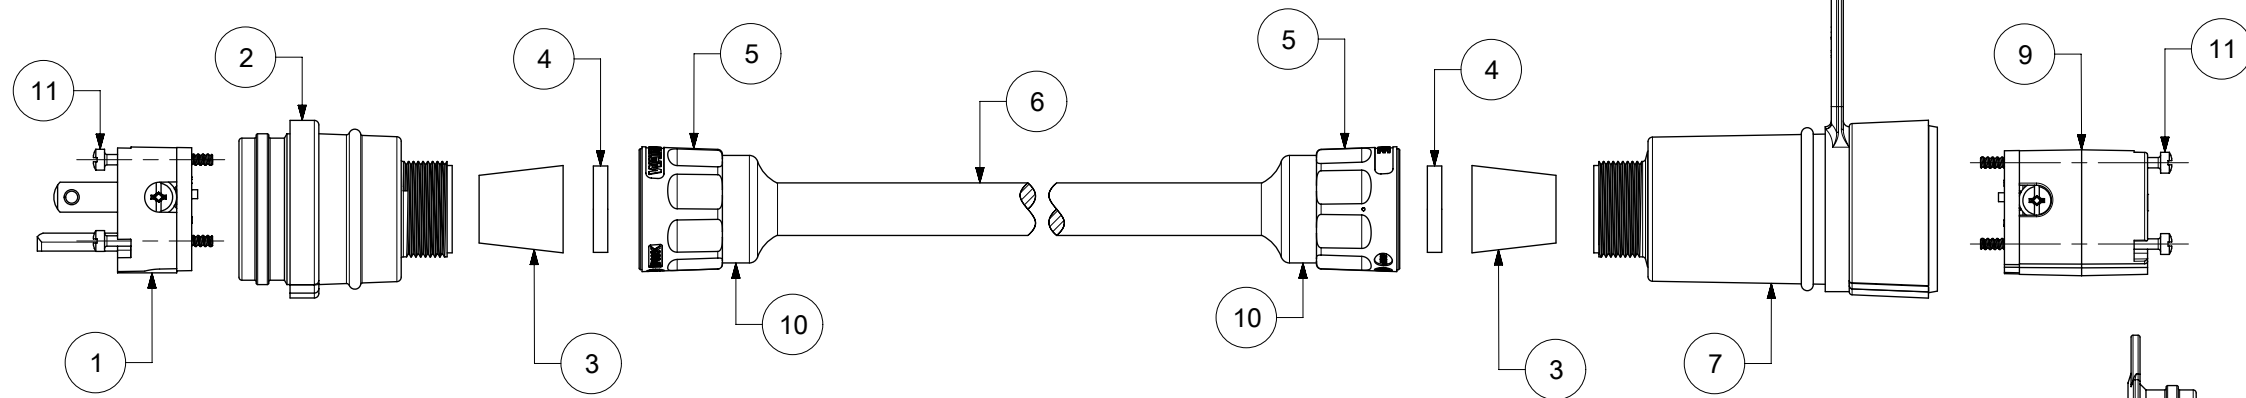

MATERIAL NO.	ENGINEERING NO.	DESCRIPTION	PRODUCT LENGTH
1301430134	14W47A143	14W47 W25FT 14-3SO 15W47	25 FT +12.0/-0.0 IN
1301430137	14W47A163	14W47 W25FT 16-3SO 15W47	25 FT +12.0/-0.0 IN
1301430138	14W47B123	14W47 W50FT 12-3SO 15W47	50 FT +24.0/-0.0 IN
1301430140	14W47B143	14W47 W50FT 14-3SO 15W47	50 FT +24.0/-0.0 IN
1301430143	14W47B163	14W47 W50FT 16-3SO 15W47	50 FT +24.0/-0.0 IN
1301430148	14W47D123	14W47 W100FT 12-3SO 15W47	100 FT +24.0/-0.0 IN
1301430150	14W47D143	14W47 W100FT 14-3SO 15W47	100 FT +24.0/-0.0 IN
1301430153	14W47D163	14W47 W100FT 16-3SO 15W47	100 FT +24.0/-0.0 IN
1301430154	14W47L143	14W47 W6FT 14-3SO 15W47	6 FT +9.0/-0.0 IN

NEMA 5-15; 15A 125V; 2-POLE/3-WIRE

ITEM NO.	DESCRIPTION	MATERIAL	QTY.
1	MALE INSERT ASSY.	NYLON, POLYCARBONATE, BRASS PLATING - NICKEL OR ZINC	1
2	WATERTITE - MALE HUSK	SILICONE	1
3	GROMMET	RUBBER	2
4	FRICTION RING	NYLON	2
5	COMPRESSION NUT YELLOW	NYLON	2
6	YELLOW SOOW CORD	COPPER WIRE	1
7	WATERTITE - FEMALE HUSK	SILICONE	1
8	CLOSURE CAP YELLOW	SILICONE	1
9	FEMALE INSERT ASSY.	NYLON, POLYCARBONATE, BRASS PLATING - NICKEL OR ZINC	1
10	CABLE GLOVE	SILICONE	2
11	RETAINING SCREW	STAINLESS STEEL	6

THIS DRAWING CONTAINS INFORMATION THAT IS PROPRIETARY TO MOLEX ELECTRONIC TECHNOLOGIES, LLC AND SHOULD NOT BE USED WITHOUT WRITTEN PERMISSION

DIMENSION UNITS	SCALE	CURRENT REV	DESC: REMOVED OBSOLETE PART NUMBER AS PER PCN#511695.
INCH	NTS	730178	
GENERAL TOLERANCES (UNLESS SPECIFIED)		DRWN: SANTHN	2022/11/30
ANGULAR TOL ± °		CHKD: GGA	2023/01/04
4 PLACES ±		APPR: GGA	2023/01/04
3 PLACES ±		INITIAL REVISION:	
2 PLACES ±		DRWN: PPURSUTANDEL	2019/06/21
1 PLACE ±		APPR: HKNEELAND	2020/05/19
0 PLACES ±		DOCUMENT NUMBER	
DRAFT WHERE APPLICABLE MUST REMAIN WITHIN DIMENSIONS		THIRD ANGLE PROJECTION	DRAWING
		SERIES	MATERIAL NUMBER
		B-SIZE	130143
		CUSTOMER	SEE TABLE
		DOC TYPE	PSD
		DOC PART	000
		REVISION	A1
		SHEET NUMBER	1 OF 1

**molex**

WATERTITE CORDSET  
PLUG AND CONNECTOR WITH CORD

PRODUCT CUSTOMER DRAWING

1301430140

GENERAL MARKET