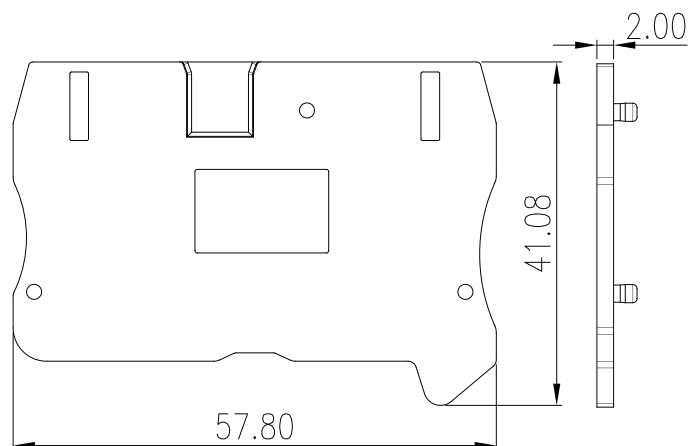

DP6C

DIN Rail Terminal Blocks > Accessories

Specification

Product description	End cover
Color	Grey(default)
Material	PA
Inflammability class	UL94-V0
Compatible products	DP6
Package	50 pcs / box