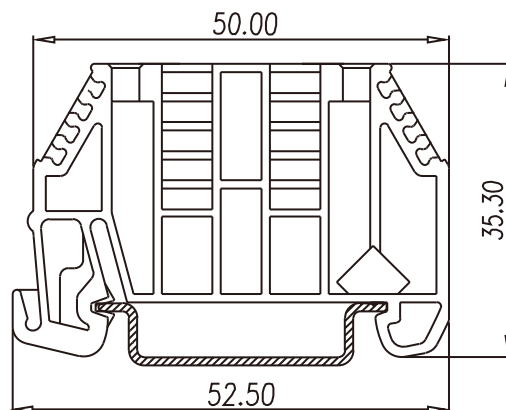

SS5

DIN Rail Terminal Blocks > Accessories > End bracket

Specification

Product description	End Bracket
Color	Grey
Material	PA
Inflammability class	UL94-V0
Compatible rail	TS-35, TS-35/15
Marking label	TM49W
Package	50 pcs / box