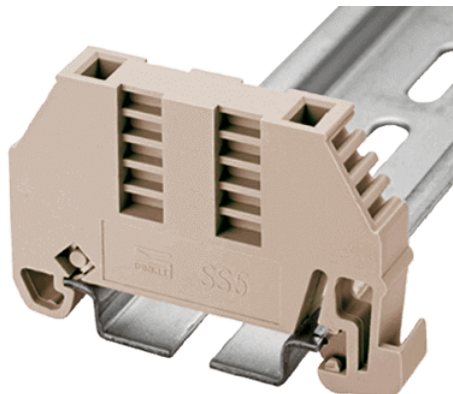

SS5

DIN Rail Terminal Blocks > Accessories > End bracket

Specification

Product description	End Bracket
Color	Grey
Material	PA
Inflammability class	UL94-V0
Compatible rail	TS-35, TS-35/15
Marking label	TM49W
Package	50 pcs / box