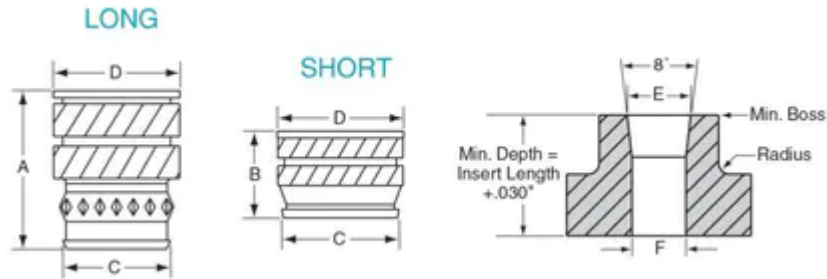

M35X150H

B	0.15 in
Boss Size	0.412 in
Brand	RAF
C	0.203 in
D	0.219 in
F	0.199 in
Finish	None
Length E	0.206 in
Material	Brass
Series	H
Thread Size	M3.5 x 0.6

PRODUCT OPTIONS

Finish
None
Black Oxide (25)
Bright Dip (13)
Bright Tin over Copper Flash (14)
Cad Plate - Clear Chromate (2)
Cad Plate - Clear Chromate - Commercial