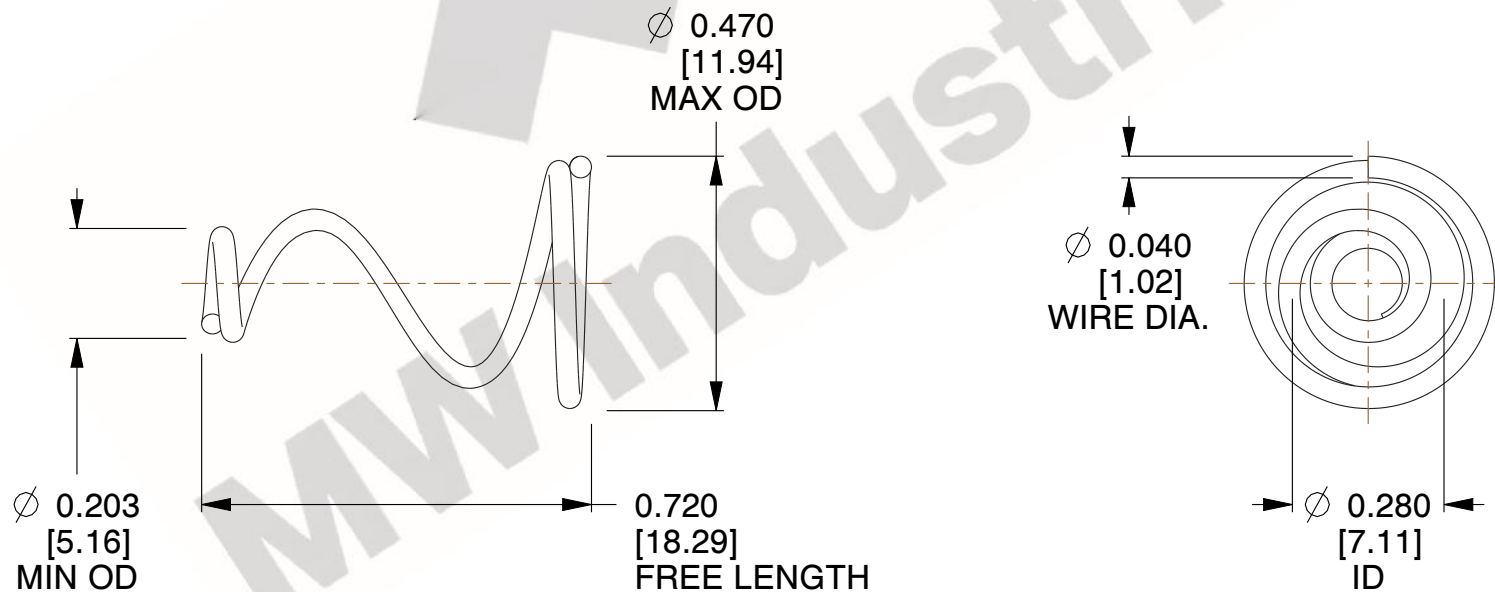

NOTES:

1. Material : Music Wire
2. Total Coils : 3.000
3. Solid Height : 0.450 (in)
4. Finish : ZINC
5. Ends : Closed
6. All Drawing Dimensions are in Inches [mm]

COMPONENT		TAPERED SPRINGS	
TA-2204CS		UNIT	
		INCH [mm]	
		SHEET	
TAPERED SPRINGS		1 of 1	

SCALE 2.820