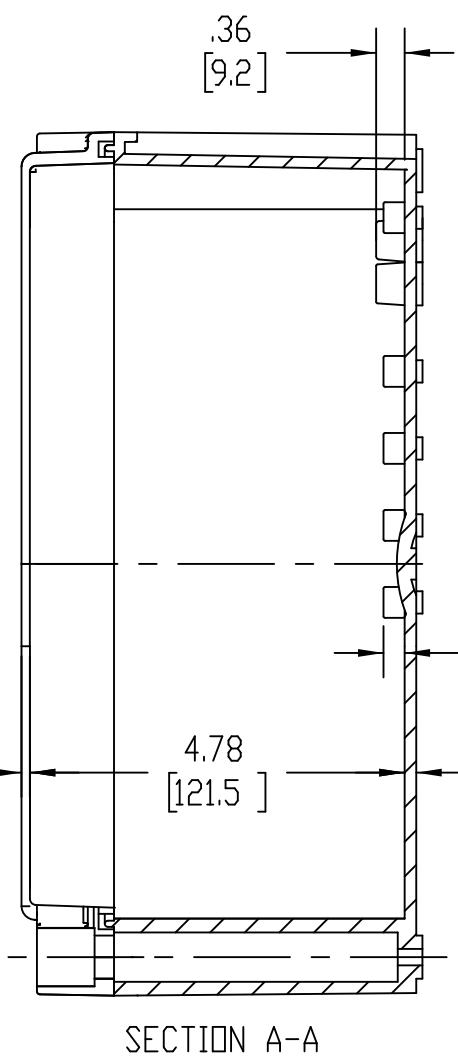

PART NAME

NEMA 4X PLASTIC BOX (PTS SERIES)

PART No.

PTS-25340 & PTS-25340-C

REVISION DATE

2-17-22

DRAWING FOR REFERENCE
 WE RESERVE THE RIGHT TO MAKE CHANGES TO OUR
 STANDARD PRODUCTS. PLEASE CONSULT WITH BUD INDUSTRIES
 PRIOR TO USING THIS DRAWING FOR DESIGN PURPOSE.

- NOTES:
- 1- MATERIAL: BODY - POLYCARBONATE WITH 10% FIBERGLASS
COVER - POLYCARBONATE
 - 2- COLOR: NO SUFFIX - GRAY BODY & GRAY COVER
(-C) SUFFIX - GRAY BODY & CLEAR COVER
 - 3- COVER ATTACHES WITH NON-METALLIC CAPTIVE SCREWS
(ITEMS NOT SHOWN)
 - 4- SUPPLIED WITH FOUR M4 x 10mm LG. PAN HEAD SCREWS
(ITEMS NOT SHOWN)
 - 5- DIMENSIONS ARE INCH [MM]
- OPTIONAL ACCESSORIES:
 STEEL INTERNAL PANEL #PTX-25340
 PLASTIC INTERNAL PANEL #PTX-25340-P
 STEEL EXTERNAL BRACKET #NBX-10922
 PLASTIC EXTERNAL BRACKET #PIX-4117