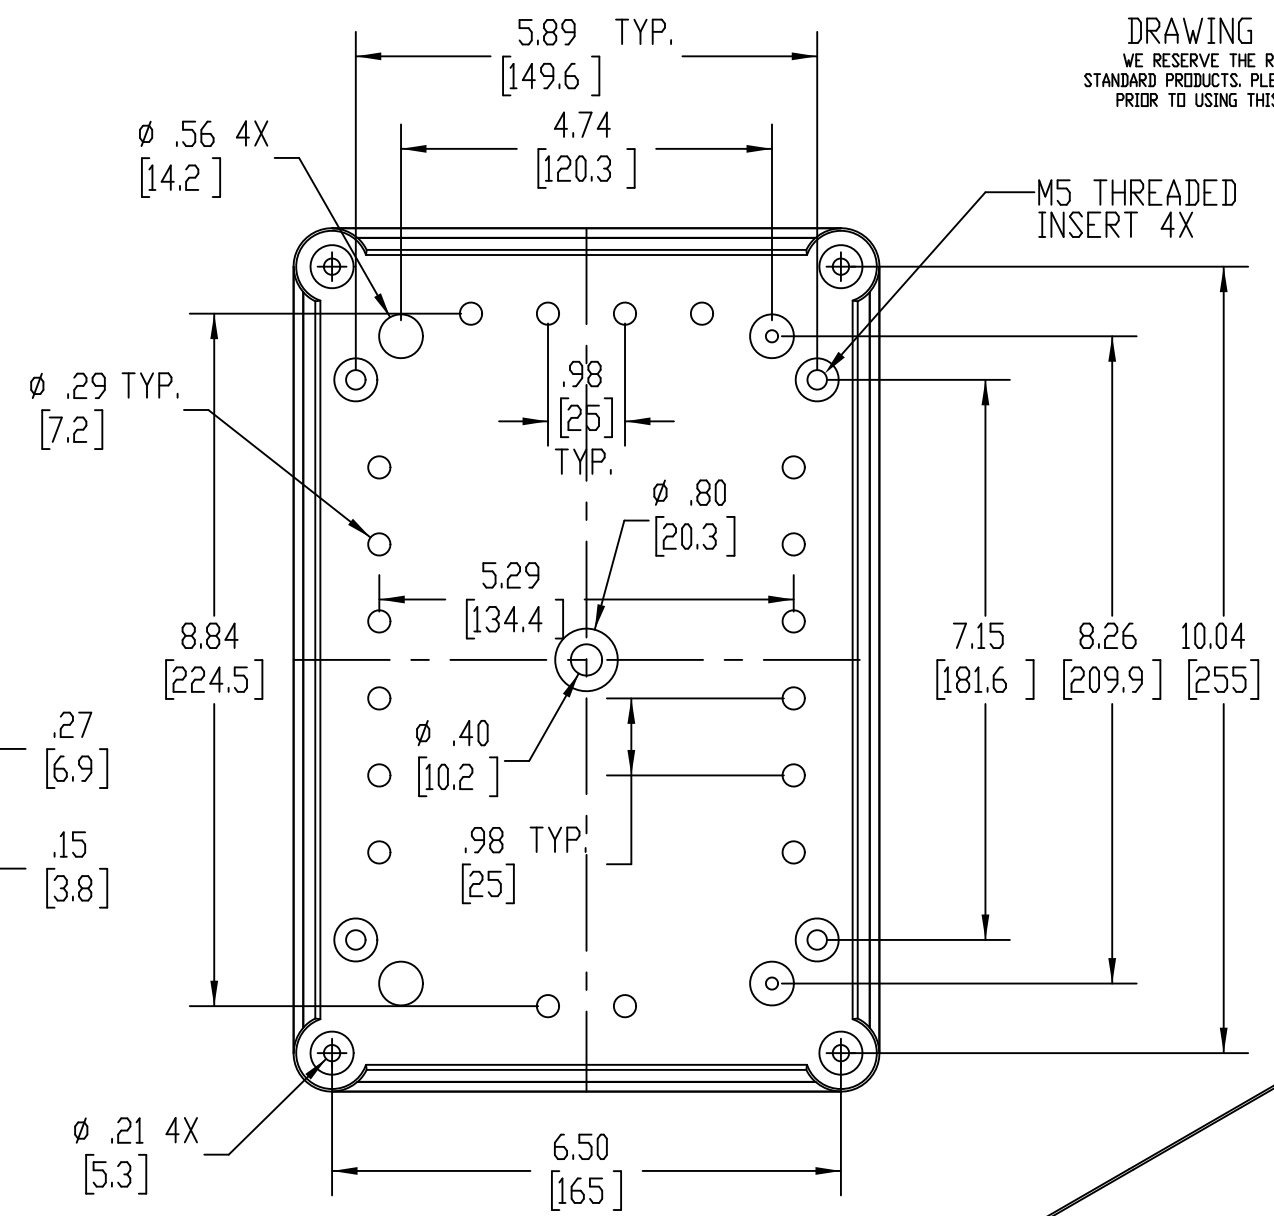

PART NAME

NEMA 4X PLASTIC BOX (PTS SERIES)

PART No.

PTS-25340 & PTS-25340-C

REVISION DATE

2-17-22

DRAWING FOR REFERENCE
 WE RESERVE THE RIGHT TO MAKE CHANGES TO OUR
 STANDARD PRODUCTS. PLEASE CONSULT WITH BUD INDUSTRIES
 PRIOR TO USING THIS DRAWING FOR DESIGN PURPOSE.

- NOTES:
- 1- MATERIAL: BODY - POLYCARBONATE WITH 10% FIBERGLASS
COVER - POLYCARBONATE
 - 2- COLOR: NO SUFFIX - GRAY BODY & GRAY COVER
(-C) SUFFIX - GRAY BODY & CLEAR COVER
 - 3- COVER ATTACHES WITH NON-METALLIC CAPTIVE SCREWS
(ITEMS NOT SHOWN)
 - 4- SUPPLIED WITH FOUR M4 x 10mm LG. PAN HEAD SCREWS
(ITEMS NOT SHOWN)
 - 5- DIMENSIONS ARE INCH [MM]
- OPTIONAL ACCESSORIES:
 STEEL INTERNAL PANEL #PTX-25340
 PLASTIC INTERNAL PANEL #PTX-25340-P
 STEEL EXTERNAL BRACKET #NBX-10922
 PLASTIC EXTERNAL BRACKET #PIX-4117