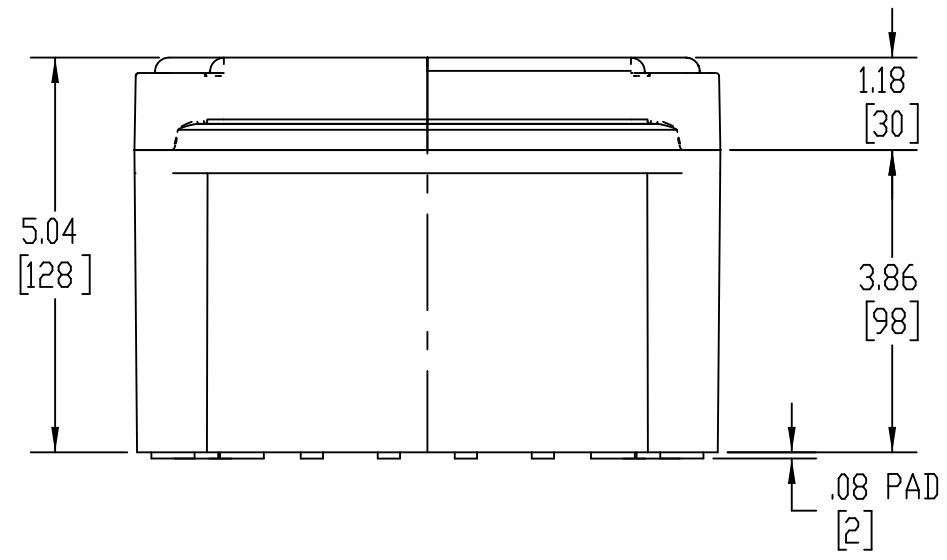

PART NAME

NEMA 4X PLASTIC BOX (PTS SERIES)

PART No.

PTS-25340 & PTS-25340-C

REVISION DATE

2-17-22

DRAWING FOR REFERENCE
 WE RESERVE THE RIGHT TO MAKE CHANGES TO OUR
 STANDARD PRODUCTS. PLEASE CONSULT WITH BUD INDUSTRIES
 PRIOR TO USING THIS DRAWING FOR DESIGN PURPOSE.

- NOTES:
- 1- MATERIAL: BODY - POLYCARBONATE WITH 10% FIBERGLASS
COVER - POLYCARBONATE
 - 2- COLOR: NO SUFFIX - GRAY BODY & GRAY COVER
(-C) SUFFIX - GRAY BODY & CLEAR COVER
 - 3- COVER ATTACHES WITH NON-METALLIC CAPTIVE SCREWS
(ITEMS NOT SHOWN)
 - 4- SUPPLIED WITH FOUR M4 x 10mm LG. PAN HEAD SCREWS
(ITEMS NOT SHOWN)
 - 5- DIMENSIONS ARE INCH [MM]
- OPTIONAL ACCESSORIES:
 STEEL INTERNAL PANEL #PTX-25340
 PLASTIC INTERNAL PANEL #PTX-25340-P
 STEEL EXTERNAL BRACKET #NBX-10922
 PLASTIC EXTERNAL BRACKET #PIX-4117