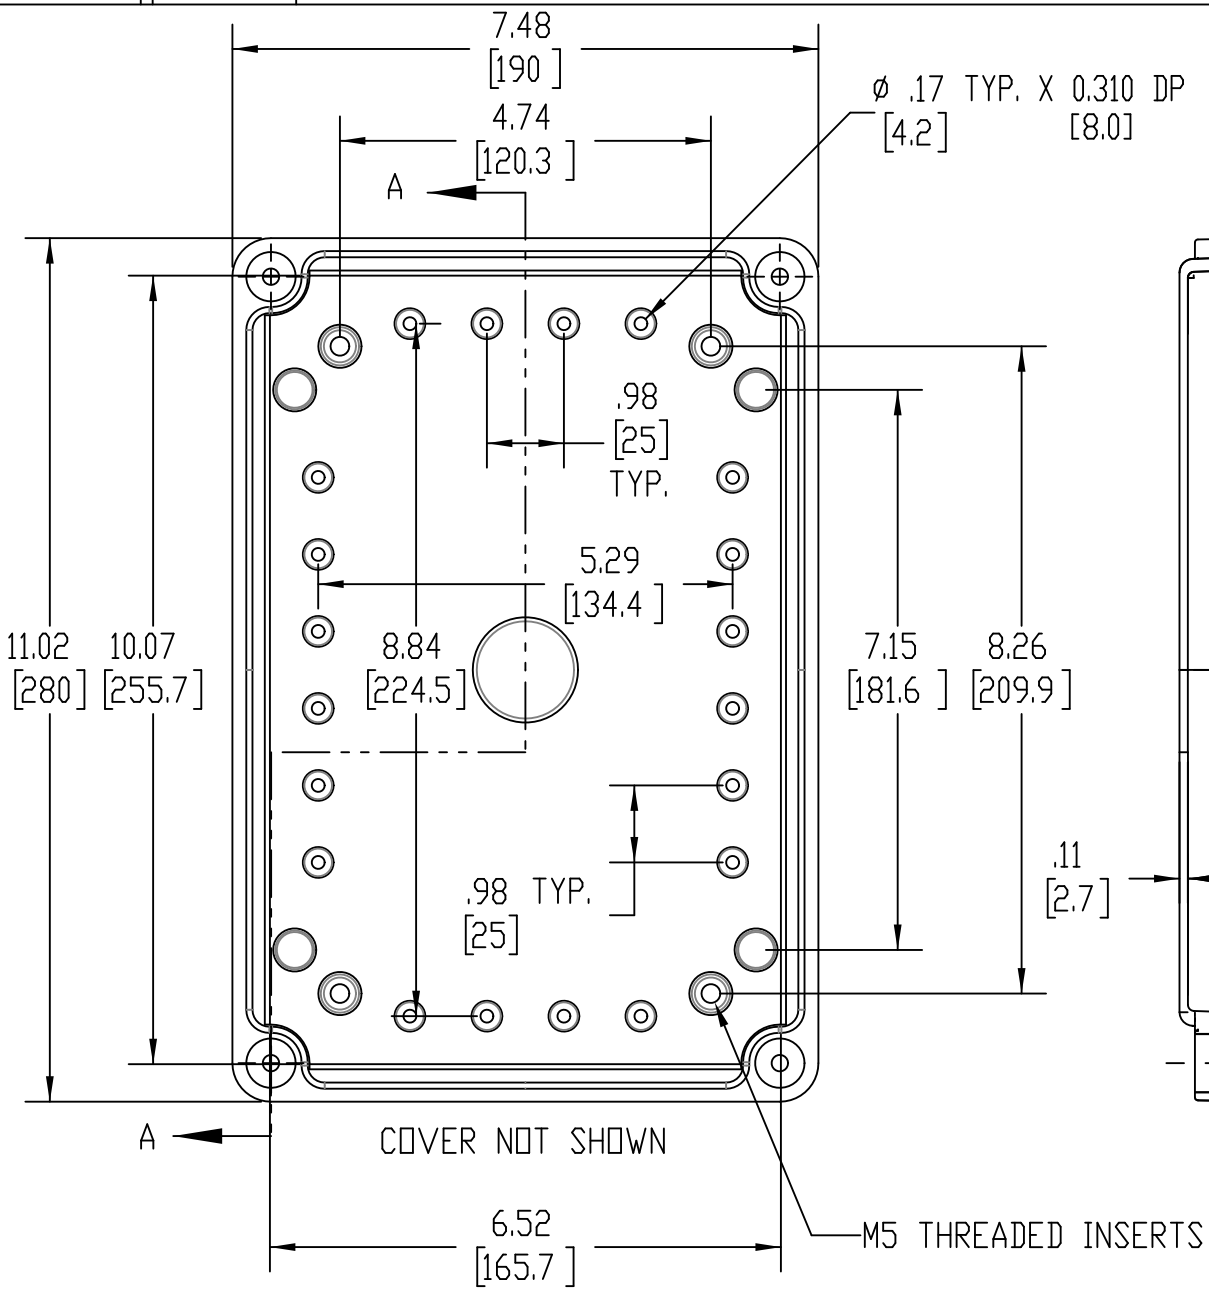

PART NAME

NEMA 4X PLASTIC BOX (PTS SERIES)

PART No.

PTS-25340 & PTS-25340-C

REVISION DATE

2-17-22

DRAWING FOR REFERENCE
 WE RESERVE THE RIGHT TO MAKE CHANGES TO OUR
 STANDARD PRODUCTS. PLEASE CONSULT WITH BUD INDUSTRIES
 PRIOR TO USING THIS DRAWING FOR DESIGN PURPOSE.

- NOTES:
- 1- MATERIAL: BODY - POLYCARBONATE WITH 10% FIBERGLASS
COVER - POLYCARBONATE
 - 2- COLOR: NO SUFFIX - GRAY BODY & GRAY COVER
(-C) SUFFIX - GRAY BODY & CLEAR COVER
 - 3- COVER ATTACHES WITH NON-METALLIC CAPTIVE SCREWS
(ITEMS NOT SHOWN)
 - 4- SUPPLIED WITH FOUR M4 x 10mm LG. PAN HEAD SCREWS
(ITEMS NOT SHOWN)
 - 5- DIMENSIONS ARE INCH [MM]
- OPTIONAL ACCESSORIES:
 STEEL INTERNAL PANEL #PTX-25340
 PLASTIC INTERNAL PANEL #PTX-25340-P
 STEEL EXTERNAL BRACKET #NBX-10922
 PLASTIC EXTERNAL BRACKET #PIX-4117