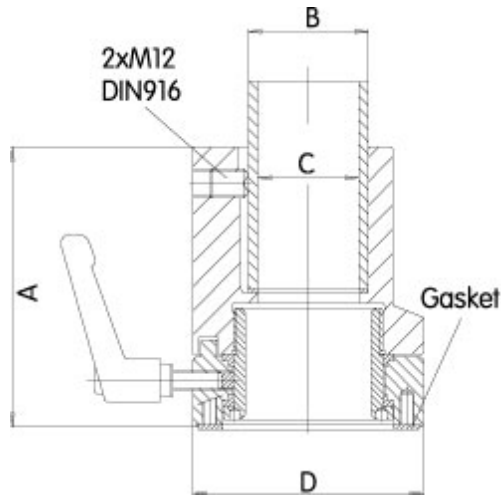

Quality Products. Service Excellence.

Heavy Duty Enclosure Coupling *HDSSEC Series*

RoHS

- Cast aluminum.
- Large thrust flange.
- Fastens with 4 hex socket screws.
- Adjustable torque resistance.
- Features a rotation range of 300°.

Part No.	System	A	B	C	D	E	F
R147-025-000R	50	115	50	42	96	58	52
R147-025-200R	80	145	80	72	139	87	85

Data subject to change without notice