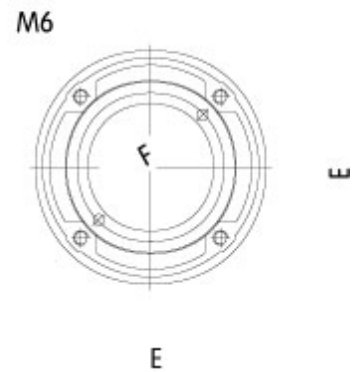

Quality Products. Service Excellence.

Heavy Duty Enclosure Coupling *HDSSEC Series*

RoHS

- Cast aluminum.
- Large thrust flange.
- Fastens with 4 hex socket screws.
- Adjustable torque resistance.
- Features a rotation range of 300°.

Part No.	System	A	B	C	D	E	F
R147-025-000R	50	115	50	42	96	58	52
R147-025-200R	80	145	80	72	139	87	85

Data subject to change without notice