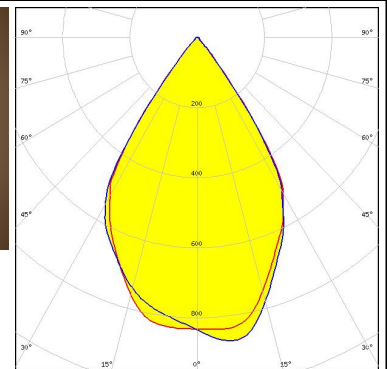

CITIZEN

LED CLU720/721/723
FWHM / FWTM 66.0° / 81.0°
Efficiency 81 %
Peak intensity 0.9 cd/lm
LEDs/each optic 1
Light colour White
Required components: