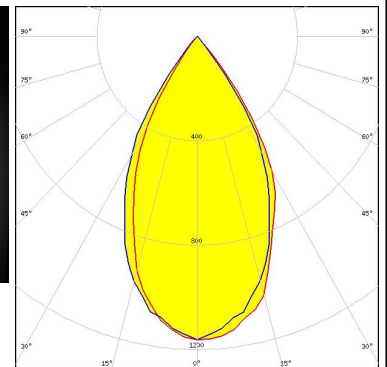

BARBARA-WW

~60° wide beam

SPECIFICATION:

Dimensions	Ø 70.0 mm
Height	44.7 mm
Fastening	glue
ROHS compliant	yes ⓘ

MATERIALS:

Component	Type	Material	Colour	Finish	Coating
BARBARA-WW	Reflector	PC	metal		lacquer

ORDERING INFORMATION:

Component

C13032_BARBARA-WW

» Box size: 476 x 273 x 247 mm

Qty in box	MOQ	MPQ	Box weight (kg)
288	90	18	5.7

See also our general installation guide: www.ledil.com/installation_guide

OPTICAL RESULTS (MEASURED):

LED BXRA ES Rectangle
 FWHM / FWTM 60.0° / 78.0°
 Efficiency 89 %
 Peak intensity 1 cd/lm
 LEDs/each optic 1
 Light colour White
 Required components:

CITIZEN

LED CL-L330
 FWHM / FWTM 55.0° / 78.0°
 Efficiency 88 %
 Peak intensity 1.2 cd/lm
 LEDs/each optic 1
 Light colour White
 Required components:

GENERAL INFORMATION:

NOTE: The typical beam angle will be changed by different color, chip size and chip position tolerance. The typical total beam angle is the full angle measured where the luminous intensity is half of the peak value.