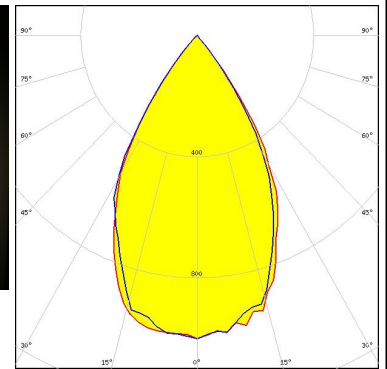

BARBARA-WW

~60° wide beam

SPECIFICATION:

Dimensions	Ø 70.0 mm
Height	44.7 mm
Fastening	glue
ROHS compliant	yes ⓘ

MATERIALS:

Component	Type	Material	Colour	Finish	Coating
BARBARA-WW	Reflector	PC	metal		lacquer

ORDERING INFORMATION:

Component

C13032_BARBARA-WW

» Box size: 476 x 273 x 247 mm

Qty in box	MOQ	MPQ	Box weight (kg)
288	90	18	5.7

See also our general installation guide: www.ledil.com/installation_guide

OPTICAL RESULTS (MEASURED):

LED BXRA ES Rectangle
 FWHM / FWTM 60.0° / 78.0°
 Efficiency 89 %
 Peak intensity 1 cd/lm
 LEDs/each optic 1
 Light colour White
 Required components:

CITIZEN

LED CL-L330
 FWHM / FWTM 55.0° / 78.0°
 Efficiency 88 %
 Peak intensity 1.2 cd/lm
 LEDs/each optic 1
 Light colour White
 Required components:

GENERAL INFORMATION:

NOTE: The typical beam angle will be changed by different color, chip size and chip position tolerance. The typical total beam angle is the full angle measured where the luminous intensity is half of the peak value.