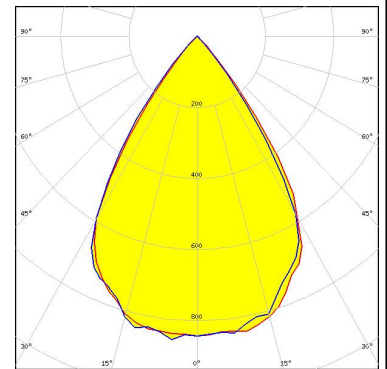

CITIZEN

LED CLL03x/CLU03x
FWHM / FWTM 70.0° / 86.0°
Efficiency 88 %
Peak intensity 0.8 cd/lm
LEDs/each optic 1
Light colour White
Required components: