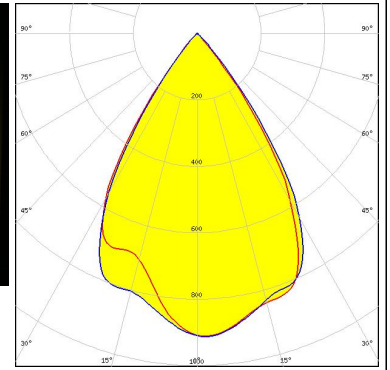

BARBARA-WW

~60° wide beam

SPECIFICATION:

Dimensions	Ø 70.0 mm
Height	44.7 mm
Fastening	glue
ROHS compliant	yes ⓘ

MATERIALS:

Component	Type	Material	Colour	Finish	Coating
BARBARA-WW	Reflector	PC	metal		lacquer

CITIZEN

LED CLL03x/CLU03x
 FWHM / FWTM 70.0° / 86.0°
 Efficiency 88 %
 Peak intensity 0.8 cd/lm
 LEDs/each optic 1
 Light colour White
 Required components:

CITIZEN

LED CLU720/721/723
 FWHM / FWTM 66.0° / 81.0°
 Efficiency 81 %
 Peak intensity 0.9 cd/lm
 LEDs/each optic 1
 Light colour White
 Required components:

OPTICAL RESULTS (MEASURED):

LED CXA2011
 FWHM / FWTM 60.0° / 60.0°
 Efficiency 90 %
 Peak intensity 1 cd/lm
 LEDs/each optic 1
 Light colour White
 Required components:

LED CxM-14 (19x19)
 FWHM / FWTM 68.0° / 84.0°
 Efficiency 80 %
 Peak intensity 0.8 cd/lm
 LEDs/each optic 1
 Light colour White
 Required components:

GENERAL INFORMATION:

NOTE: The typical beam angle will be changed by different color, chip size and chip position tolerance. The typical total beam angle is the full angle measured where the luminous intensity is half of the peak value.