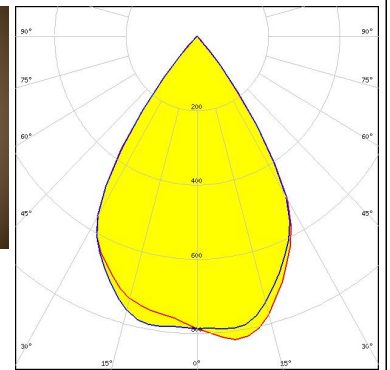

BARBARA-WW

~60° wide beam

SPECIFICATION:

Dimensions	Ø 70.0 mm
Height	44.7 mm
Fastening	glue
ROHS compliant	yes ⓘ

MATERIALS:

Component	Type	Material	Colour	Finish	Coating
BARBARA-WW	Reflector	PC	metal		lacquer

LED BXRA ES Rectangle
 FWHM / FWTM 60.0° / 78.0°
 Efficiency 89 %
 Peak intensity 1 cd/lm
 LEDs/each optic 1
 Light colour White
 Required components:

CITIZEN

LED CL-L330
 FWHM / FWTM 55.0° / 78.0°
 Efficiency 88 %
 Peak intensity 1.2 cd/lm
 LEDs/each optic 1
 Light colour White
 Required components:

OPTICAL RESULTS (MEASURED):

LED CXA2011
 FWHM / FWTM 60.0° / 60.0°
 Efficiency 90 %
 Peak intensity 1 cd/lm
 LEDs/each optic 1
 Light colour White
 Required components:

LED CxM-14 (19x19)
 FWHM / FWTM 68.0° / 84.0°
 Efficiency 80 %
 Peak intensity 0.8 cd/lm
 LEDs/each optic 1
 Light colour White
 Required components:

GENERAL INFORMATION:

NOTE: The typical beam angle will be changed by different color, chip size and chip position tolerance. The typical total beam angle is the full angle measured where the luminous intensity is half of the peak value.