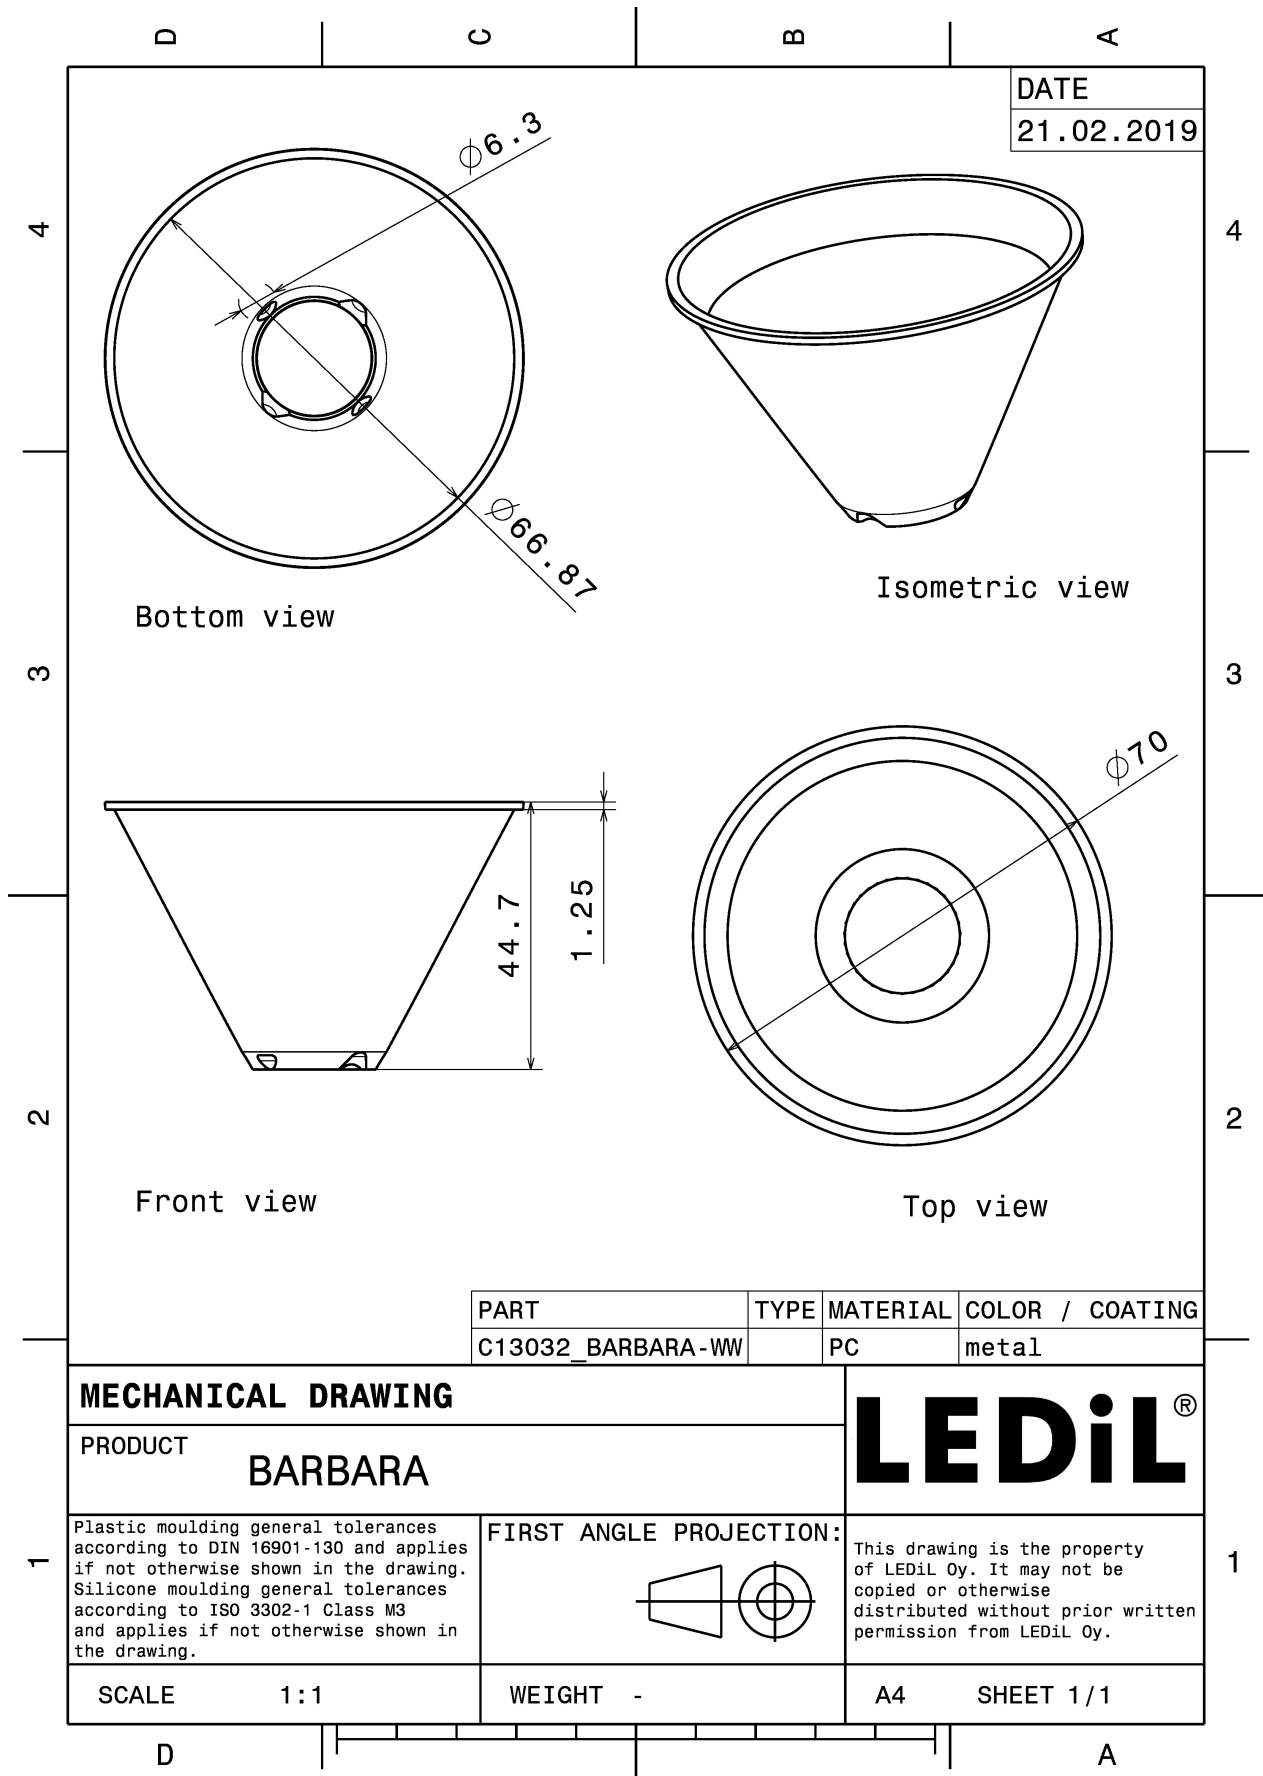

BARBARA-WW

~60° wide beam

SPECIFICATION:

Dimensions	Ø 70.0 mm
Height	44.7 mm
Fastening	glue
ROHS compliant	yes ⓘ

MATERIALS:

Component	Type	Material	Colour	Finish	Coating
BARBARA-WW	Reflector	PC	metal		lacquer

ORDERING INFORMATION:

Component

C13032_BARBARA-WW

» Box size: 476 x 273 x 247 mm

Qty in box	MOQ	MPQ	Box weight (kg)
288	90	18	5.7

See also our general installation guide: www.ledil.com/installation_guide

OPTICAL RESULTS (MEASURED):