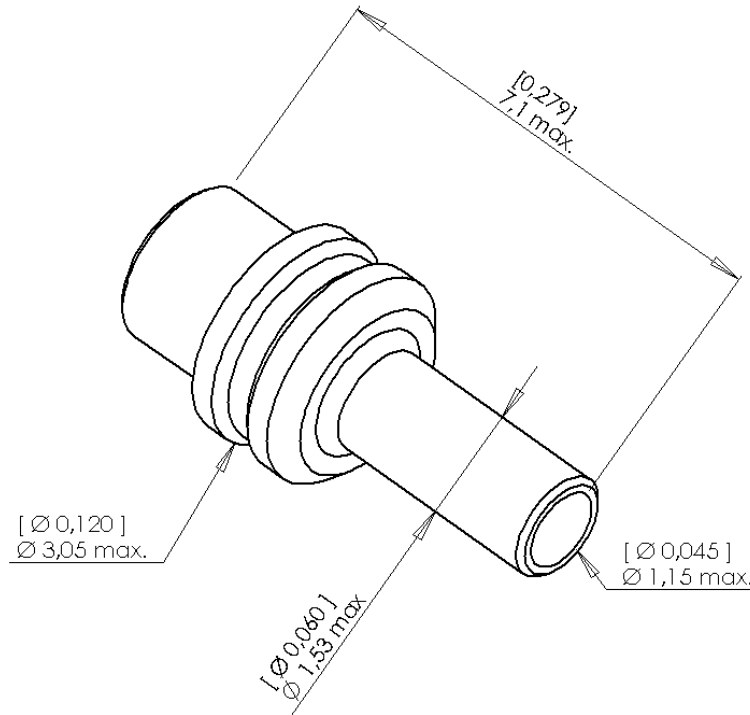

INNER FERRULE FOR Ø 2 MM CABLE

Packaging  
100

Series  
LC

Issue  
05 02 02

Page  
1 / 1

Original dimensions in mm [inch]

**GENERAL**

- Compatible with LC connectors
- Suitable for use with cable size Ø 2 mm
- Compatible with Bellcore GR 326 specification
- Brass, nickel plated