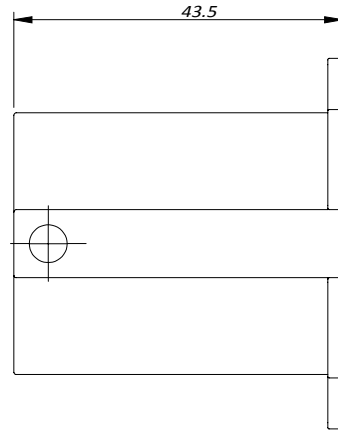

1 2 3 4 5 6 7 8

REVISIONS					
REV#	ECN#	REVISION ACTION	REV.BY:	APPR.BY:	DATE
A	--	INITIAL RELEASE	Star	James	07/06/2021

**CUSTOMER DRAWING**

A

B

C

D

		Amphenol Technical Products International Asia.					<b>PART NAME:</b> 500A,Dust cover for Plug
		第三角投影 THIRD ANGLE PROJECTION	页面 SHEET	幅面 SIZE	版次 REV.	比例 SCALE	
	1 OF 1	A4	A	--			
<b>签名 SIGNATURE</b> 制图 DRAWN	<b>日期 DATE</b> Star	<b>UNLESS OTHERWISE SPECIFIED</b> 1) All dimensions are in metric(mm). 2) Tolerances are as follows: 1.PL DEC ± 1.00 2.PL DEC ± 0.50 3.PL DEC ± 0.20			Angles ±1°		
<b>审核 CHECKED</b> 批准 APPROVAL							