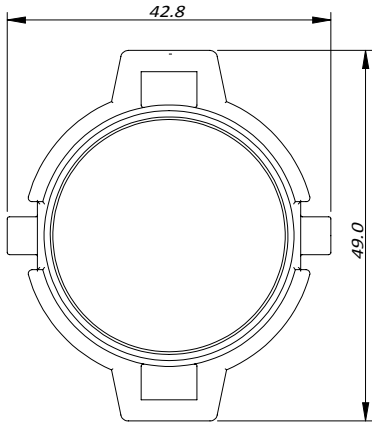

THIS DRAWING IS SUPPLIED FOR INFORMATION ONLY. DESIGN FEATURES, SPECIFICATIONS AND PERFORMANCE DATA SHOWN HEREON ARE THE PROPERTY OF THE AMPHENOL CORPORATION. NO RIGHTS OF REPRODUCTION ARE IMPLIED. ALL DIMENSIONS ARE SUBJECT TO NORMAL MANUFACTURING VARIATIONS.

1 2 3 4 5 6 7 8

REVISIONS					
REV#	ECN#	REVISION ACTION	REV.BY:	APPR.BY:	DATE
A	--	INITIAL RELEASE	Star	James	07/06/2021

**CUSTOMER DRAWING**

A

B

C

D

		Amphenol Technical Products International Asia.					<b>PART NAME:</b> 500A,Dust cover for Plug
		第三角投影 THIRD ANGLE PROJECTION	页面 SHEET	幅面 SIZE	版次 REV.	比例 SCALE	
	1 OF 1	A4	A	--			
<b>签名 SIGNATURE</b> 制图 DRAWN	<b>日期 DATE</b> Star	<b>UNLESS OTHERWISE SPECIFIED</b> 1) All dimensions are in metric(mm). 2) Tolerances are as follows: 1.PL DEC ± 1.00 2.PL DEC ± 0.50 3.PL DEC ± 0.20			Angles ±1°		
<b>审核 CHECKED</b> 批准 APPROVAL							