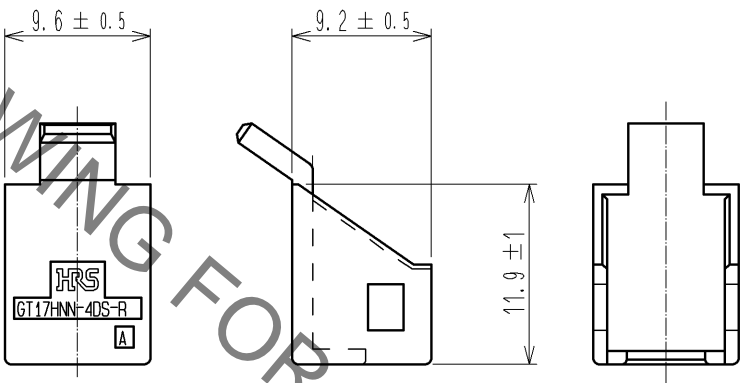

ELV, RoHS COMPLIANT

1	PBT	DARK GRAY						
NO.	MATERIAL	FINISH	REMARKS	NO.	MATERIAL	FINISH	REMARKS	
UNITS mm		SCALE 2 : 1	COUNT 	DESCRIPTION OF REVISIONS		DESIGNED	CHECKED	DATE
HIROSE ELECTRIC CO., LTD.	APPROVED	: KS. SATOH	09.01.07	DRAWING NO.	EDC4-167160-00			
	CHECKED	: KS. SATOH	09.01.07	PART NO.	GT17HNN-4DS-R			
	DESIGNED	: NA. HARUBAYASHI	09.01.07	CODE NO.	CL767-0188-1-00			
	DRAWN	: NA. HARUBAYASHI	09.01.07		1/1			

HRS DRAWING FOR REFERENCE