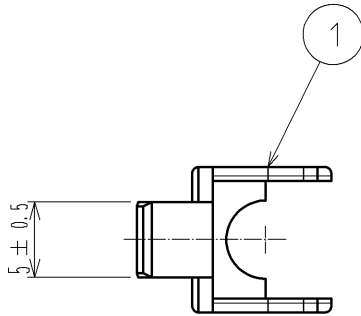

ELV, RoHS COMPLIANT

1	PBT	DARK GRAY						
NO.	MATERIAL	FINISH	REMARKS	NO.	MATERIAL	FINISH	REMARKS	
UNITS mm		SCALE 2 : 1	COUNT 	DESCRIPTION OF REVISIONS		DESIGNED	CHECKED	DATE
HIROSE ELECTRIC CO., LTD.	APPROVED	: KS. SATOH	09.01.07	DRAWING NO.	EDC4-167160-00			
	CHECKED	: KS. SATOH	09.01.07	PART NO.	GT17HNN-4DS-R			
	DESIGNED	: NA. HARUBAYASHI	09.01.07	CODE NO.	CL767-0188-1-00			
	DRAWN	: NA. HARUBAYASHI	09.01.07		1/1			